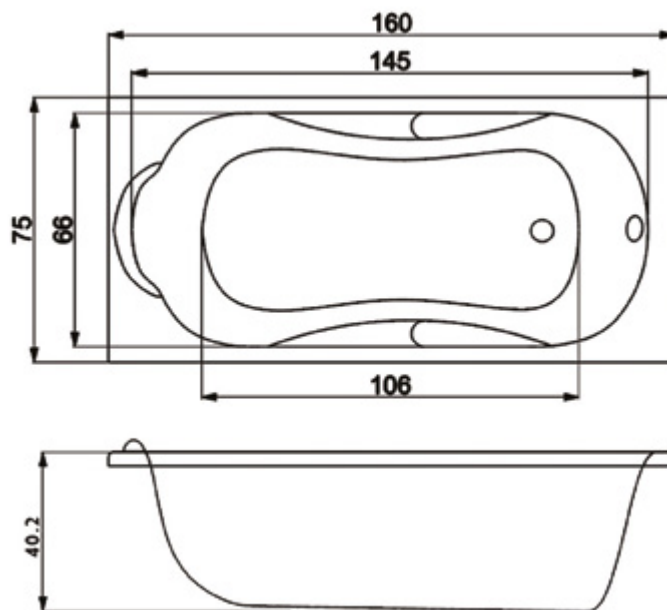

CUBIC FAMILY

Available Sizes:
 140, 150, 160, 170/70, 170/75 & 160, 170, 180/80cm.
 Anti slip optional

CLARISSA BIG

Available Sizes:
170/75, & 180 / 80 cm.

CLARISSA

Available Sizes:

110/70, 120/70, 130/70, 140/70, 160/70 & 170/70 cm.

SYMMETRIC

Available Sizes:
150/70, 160/70, 170/70, 170/80 & 180/80 cm.

MAX

Available Sizes:
140, 150, 160, 170/70 cm.
Anti slip optional

NEW ODEM

Available Sizes:
160, 170/70 & 160, 170/75 & 170/80 cm.
Anti slip optional

80x80 R550 L= 90 cm
 80x80 R500 L= 92 cm
 90x90 R550 L= 104 cm
 90x90 R500 L= 106 cm

EXTRA FLAT CORNER SHOWER TRAYS

Available Sizes:

75/75, 80/80, 90/90, 100/100 & 110/110 cm.

80/80, 90/90 & 100/100 available in radius 550 mm.

CLARISSA SHOWER TRAYS

Available Sizes:
 Square: 80/80 & 90/90 cm. Corner: 80/80 & 90/90 cm. R=500 mm. Rectuangular: 100/80 cm.
 Drainage hole: Ø 90 mm.

STREAMLINE RECTANGULAR

Available Sizes:

100/70, 120/70, 90/75, 100/80, 120/90, 140/90 & 160/90 cm.