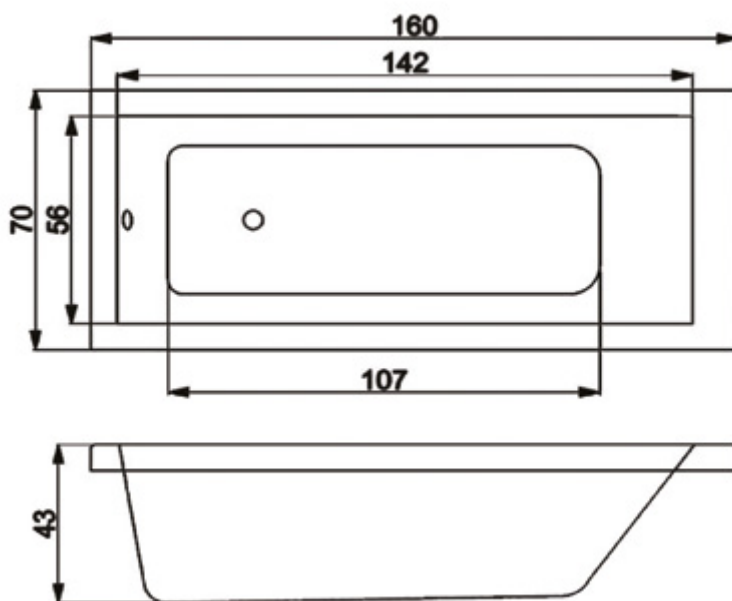

[cm]

Model	A	B	C	D	E	F	G	H
180 x 80	180	80	50	7,5	7,5	112	21	48
190 x 90	188	88	60	7,9	7,9	120	24	46

OVAL

Available Sizes:
180 / 80 & 190 / 90 cm.

CUBIC SYMMETRIC FAMILY

Available Sizes:
160/75, 170/75, 180/80, 180/90 & 190 / 90 cm.
Anti slip optional

80x80 R550 L= 90 cm
 80x80 R500 L= 92 cm
 90x90 R550 L= 104 cm
 90x90 R500 L= 106 cm

EXTRA FLAT CORNER SHOWER TRAYS

Available Sizes:

75/75, 80/80, 90/90, 100/100 & 110/110 cm.

80/80, 90/90 & 100/100 available in radius 550 mm.

EXTRA FLAT SQUARE SHOWER TRAYS

Available Sizes:
70/70, 75/75, 80/80, 90/90, 100/100 & 110X110 cm.

Available Sizes:

- 70 cm with by: 80, 90, 100, 110, 120, 130, 140, 150, 160 & 170 cm.
- 72 cm with by: 110 cm.
- 75 cm with by: 80, 90, 100, 110, 120, 140, 150, 160 & 170 cm.
- 80 cm with by: 90, 100, 110, 120, 130, 140, 150, 160, 170 & 180 cm.
- 90 cm with by: 100, 110, 120, 130, 140, 150, 160, 170, 180 & 190 cm.
- 100 cm with by: 110, 120, 130, 140, 150 & 160 cm.

CLARISSA SHOWER TRAYS

Available Sizes:
 Square: 80/80 & 90/90 cm. Corner: 80/80 & 90/90 cm. R=500 mm. Rectuangular: 100/80 cm.
 Drainage hole: Ø 90 mm.

STREAMLINE RECTANGULAR

Available Sizes:

100/70, 120/70, 90/75, 100/80, 120/90, 140/90 & 160/90 cm.