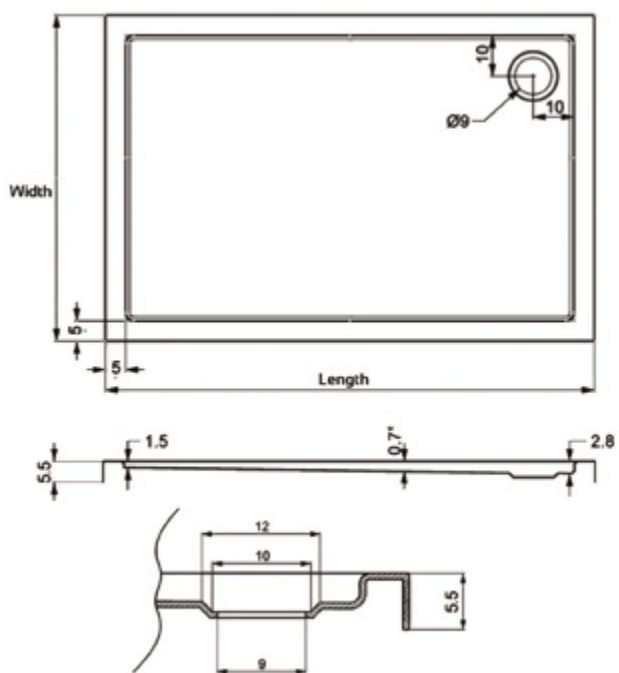

80x80 R550 L= 90 cm
 80x80 R500 L= 92 cm
 90x90 R550 L= 104 cm
 90x90 R500 L= 106 cm

EXTRA FLAT CORNER SHOWER TRAYS

Available Sizes:

75/75, 80/80, 90/90, 100/100 & 110/110 cm.

80/80, 90/90 & 100/100 available in radius 550 mm.

EXTRA FLAT SQUARE SHOWER TRAYS

Available Sizes:
70/70, 75/75, 80/80, 90/90, 100/100 & 110X110 cm.

Available Sizes:

- 70 cm with by: 80, 90, 100, 110, 120, 130, 140, 150, 160 & 170 cm.
- 72 cm with by: 110 cm.
- 75 cm with by: 80, 90, 100, 110, 120, 140, 150, 160 & 170 cm.
- 80 cm with by: 90, 100, 110, 120, 130, 140, 150, 160, 170 & 180 cm.
- 90 cm with by: 100, 110, 120, 130, 140, 150, 160, 170, 180 & 190 cm.
- 100 cm with by: 110, 120, 130, 140, 150 & 160 cm.

CLARISSA SHOWER TRAYS

Available Sizes:
 Square: 80/80 & 90/90 cm. Corner: 80/80 & 90/90 cm. R=500 mm. Rectuangular: 100/80 cm.
 Drainage hole: Ø 90 mm.

STREAMLINE RECTANGULAR

Available Sizes:

100/70, 120/70, 90/75, 100/80, 120/90, 140/90 & 160/90 cm.

STREAMLINE SQUARE CORNER

Available Sizes:
80/80, 90/90 & 100/100 cm.

ADI CLASSIC LINE CORNER

Available Sizes:

80/80 & 90/90 cm. Radius 500 & 550 mm.

ADI CLASSIC LINE

Available Sizes:

80/80, 90/90, 90/75, 100/100, 100/70, 120/70, 140/70, 100/80, 120/80 & 140/80 cm.