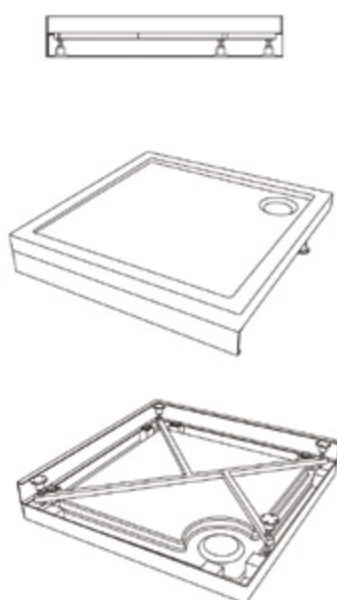

EXTRA FLAT SQUARE SHOWER TRAYS

Available Sizes:
70/70, 75/75, 80/80, 90/90, 100/100 & 110X110 cm.

Available Sizes:

- 70 cm with by: 80, 90, 100, 110, 120, 130, 140, 150, 160 & 170 cm.
- 72 cm with by: 110 cm.
- 75 cm with by: 80, 90, 100, 110, 120, 140, 150, 160 & 170 cm.
- 80 cm with by: 90, 100, 110, 120, 130, 140, 150, 160, 170 & 180 cm.
- 90 cm with by: 100, 110, 120, 130, 140, 150, 160, 170, 180 & 190 cm.
- 100 cm with by: 110, 120, 130, 140, 150 & 160 cm.

CLARISSA SHOWER TRAYS

Available Sizes:
 Square: 80/80 & 90/90 cm. Corner: 80/80 & 90/90 cm. R=500 mm. Rectuangular: 100/80 cm.
 Drainage hole: Ø 90 mm.

STREAMLINE RECTANGULAR

Available Sizes:

100/70, 120/70, 90/75, 100/80, 120/90, 140/90 & 160/90 cm.

STREAMLINE SQUARE CORNER

Available Sizes:
80/80, 90/90 & 100/100 cm.

ADI CLASSIC LINE CORNER

Available Sizes:

80/80 & 90/90 cm. Radius 500 & 550 mm.

ADI CLASSIC LINE

Available Sizes:

80/80, 90/90, 90/75, 100/100, 100/70, 120/70, 140/70, 100/80, 120/80 & 140/80 cm.

Available Sizes:

All Extraflat trays Square,
Corner & Rectangular

Kit composed by Tray cut to 55
mm. + Frame + Panel

Kit comes installed and packed in a
carton box.

One piece panel on Square &
Corner trays up to 100x100 cm. and
Rectangular up to 120x80 cm.
Front & Side panels on bigger trays.