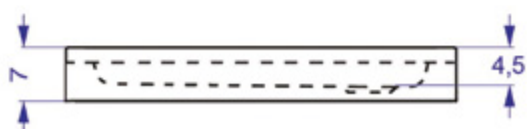

EXTRA FLAT SQUARE SHOWER TRAYS

Available Sizes:
70/70, 75/75, 80/80, 90/90, 100/100 & 110X110 cm.

Available Sizes:

- 70 cm with by: 80, 90, 100, 110, 120, 130, 140, 150, 160 & 170 cm.
- 72 cm with by: 110 cm.
- 75 cm with by: 80, 90, 100, 110, 120, 140, 150, 160 & 170 cm.
- 80 cm with by: 90, 100, 110, 120, 130, 140, 150, 160, 170 & 180 cm.
- 90 cm with by: 100, 110, 120, 130, 140, 150, 160, 170, 180 & 190 cm.
- 100 cm with by: 110, 120, 130, 140, 150 & 160 cm.

CLARISSA SHOWER TRAYS

Available Sizes:
 Square: 80/80 & 90/90 cm. Corner: 80/80 & 90/90 cm. R=500 mm. Rectuangular: 100/80 cm.
 Drainage hole: Ø 90 mm.

STREAMLINE RECTANGULAR

Available Sizes:

100/70, 120/70, 90/75, 100/80, 120/90, 140/90 & 160/90 cm.

STREAMLINE SQUARE CORNER

Available Sizes:
80/80, 90/90 & 100/100 cm.

ADI CLASSIC LINE CORNER

Available Sizes:

80/80 & 90/90 cm. Radius 500 & 550 mm.

ADI CLASSIC LINE

Available Sizes:

80/80, 90/90, 90/75, 100/100, 100/70, 120/70, 140/70, 100/80, 120/80 & 140/80 cm.