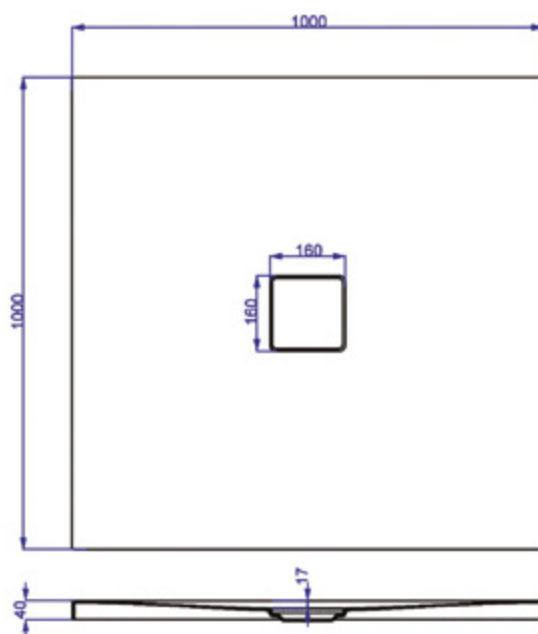

PURE

Available Sizes:

TAU

Available Sizes:

75/90, 80/80, 80/100, 80/120, 80/140, 80/160, 80/170, 80/180, 85/180, 90/90, 90/100, 90/120, 90/140, 90/150, 90/160, 100/100 & 100/150 cm. Available with Acrylic cover or Stainless Steel cover.

ZEN

Available Sizes:
100/100 & 90/90 cm.

Zen	L
1000X800	300
1200X800 1200X900	360
1400X800 1400X900	420
1600X800 1600X900	480

ZEN RECTANGULAR

Available Sizes:
100/80, 120/80, 140/80, 160/80, 120/90, 140/90 & 160/90 cm.

80x80 R550 L= 90 cm
 80x80 R500 L= 92 cm
 90x90 R550 L= 104 cm
 90x90 R500 L= 106 cm

EXTRA FLAT CORNER SHOWER TRAYS

Available Sizes:

75/75, 80/80, 90/90, 100/100 & 110/110 cm.

80/80, 90/90 & 100/100 available in radius 550 mm.

CLARISSA SHOWER TRAYS

Available Sizes:
 Square: 80/80 & 90/90 cm. Corner: 80/80 & 90/90 cm. R=500 mm. Rectuangular: 100/80 cm.
 Drainage hole: Ø 90 mm.

STREAMLINE RECTANGULAR

Available Sizes:

100/70, 120/70, 90/75, 100/80, 120/90, 140/90 & 160/90 cm.