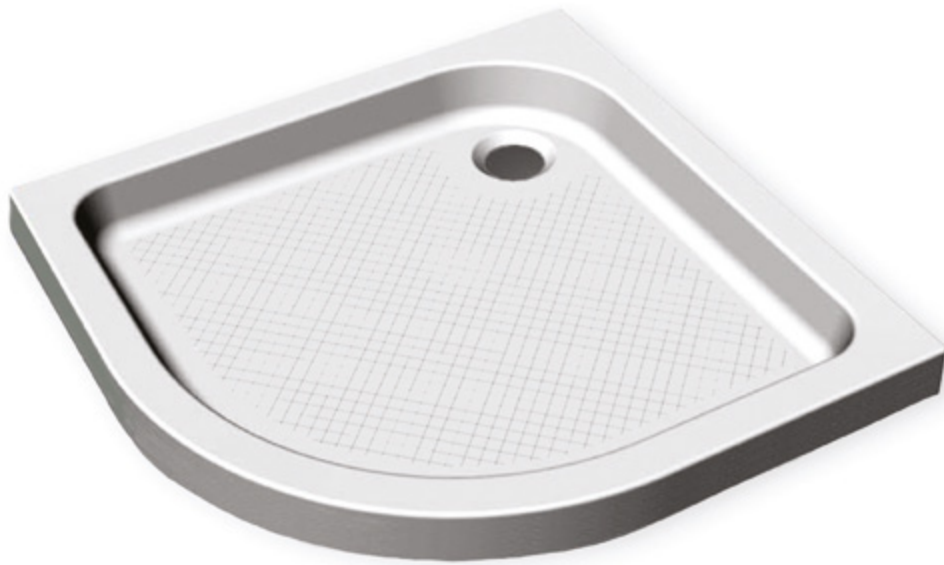

80x80 R550 L= 90 cm
 80x80 R500 L= 92 cm
 90x90 R550 L= 104 cm
 90x90 R500 L= 106 cm

EXTRA FLAT CORNER SHOWER TRAYS

Available Sizes:

75/75, 80/80, 90/90, 100/100 & 110/110 cm.

80/80, 90/90 & 100/100 available in radius 550 mm.

EXTRA FLAT SQUARE SHOWER TRAYS

Available Sizes:
70/70, 75/75, 80/80, 90/90, 100/100 & 110X110 cm.

Available Sizes:

- 70 cm with by: 80, 90, 100, 110, 120, 130, 140, 150, 160 & 170 cm.
- 72 cm with by: 110 cm.
- 75 cm with by: 80, 90, 100, 110, 120, 140, 150, 160 & 170 cm.
- 80 cm with by: 90, 100, 110, 120, 130, 140, 150, 160, 170 & 180 cm.
- 90 cm with by: 100, 110, 120, 130, 140, 150, 160, 170, 180 & 190 cm.
- 100 cm with by: 110, 120, 130, 140, 150 & 160 cm.

CLARISSA SHOWER TRAYS

Available Sizes:
 Square: 80/80 & 90/90 cm. Corner: 80/80 & 90/90 cm. R=500 mm. Rectuangular: 100/80 cm.
 Drainage hole: Ø 90 mm.

STREAMLINE RECTANGULAR

Available Sizes:

100/70, 120/70, 90/75, 100/80, 120/90, 140/90 & 160/90 cm.

STREAMLINE SQUARE CORNER

Available Sizes:
80/80, 90/90 & 100/100 cm.

ADI CLASSIC LINE CORNER

Available Sizes:

80/80 & 90/90 cm. Radius 500 & 550 mm.

ADI CLASSIC LINE

Available Sizes:

80/80, 90/90, 90/75, 100/100, 100/70, 120/70, 140/70, 100/80, 120/80 & 140/80 cm.