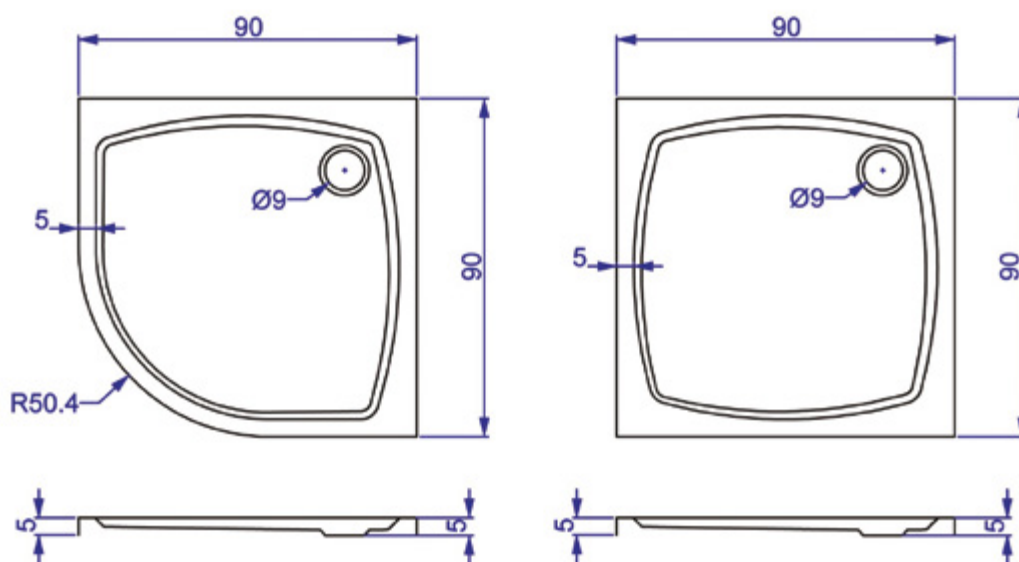

80x80 R550 L= 90 cm
 80x80 R500 L= 92 cm
 90x90 R550 L= 104 cm
 90x90 R500 L= 106 cm

EXTRA FLAT CORNER SHOWER TRAYS

Available Sizes:

75/75, 80/80, 90/90, 100/100 & 110/110 cm.

80/80, 90/90 & 100/100 available in radius 550 mm.

EXTRA FLAT SQUARE SHOWER TRAYS

Available Sizes:
70/70, 75/75, 80/80, 90/90, 100/100 & 110X110 cm.

Available Sizes:

- 70 cm with by: 80, 90, 100, 110, 120, 130, 140, 150, 160 & 170 cm.
- 72 cm with by: 110 cm.
- 75 cm with by: 80, 90, 100, 110, 120, 140, 150, 160 & 170 cm.
- 80 cm with by: 90, 100, 110, 120, 130, 140, 150, 160, 170 & 180 cm.
- 90 cm with by: 100, 110, 120, 130, 140, 150, 160, 170, 180 & 190 cm.
- 100 cm with by: 110, 120, 130, 140, 150 & 160 cm.

CLARISSA SHOWER TRAYS

Available Sizes:
 Square: 80/80 & 90/90 cm. Corner: 80/80 & 90/90 cm. R=500 mm. Rectuangular: 100/80 cm.
 Drainage hole: Ø 90 mm.

STREAMLINE RECTANGULAR

Available Sizes:

100/70, 120/70, 90/75, 100/80, 120/90, 140/90 & 160/90 cm.

STREAMLINE SQUARE CORNER

Available Sizes:
80/80, 90/90 & 100/100 cm.

ADI CLASSIC LINE CORNER

Available Sizes:

80/80 & 90/90 cm. Radius 500 & 550 mm.

ADI CLASSIC LINE

Available Sizes:

80/80, 90/90, 90/75, 100/100, 100/70, 120/70, 140/70, 100/80, 120/80 & 140/80 cm.