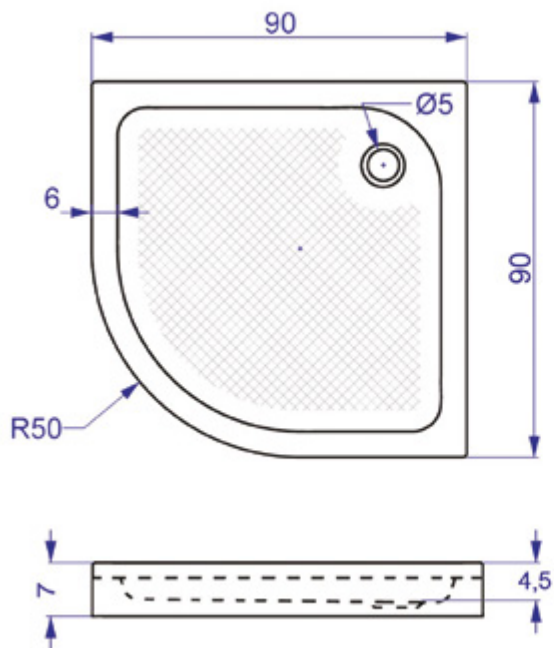

80x80 R550 L= 90 cm
 80x80 R500 L= 92 cm
 90x90 R550 L= 104 cm
 90x90 R500 L= 106 cm

EXTRA FLAT CORNER SHOWER TRAYS

Available Sizes:

75/75, 80/80, 90/90, 100/100 & 110/110 cm.

80/80, 90/90 & 100/100 available in radius 550 mm.

EXTRA FLAT SQUARE SHOWER TRAYS

Available Sizes:
70/70, 75/75, 80/80, 90/90, 100/100 & 110X110 cm.

Available Sizes:

- 70 cm with by: 80, 90, 100, 110, 120, 130, 140, 150, 160 & 170 cm.
- 72 cm with by: 110 cm.
- 75 cm with by: 80, 90, 100, 110, 120, 140, 150, 160 & 170 cm.
- 80 cm with by: 90, 100, 110, 120, 130, 140, 150, 160, 170 & 180 cm.
- 90 cm with by: 100, 110, 120, 130, 140, 150, 160, 170, 180 & 190 cm.
- 100 cm with by: 110, 120, 130, 140, 150 & 160 cm.

CLARISSA SHOWER TRAYS

Available Sizes:
 Square: 80/80 & 90/90 cm. Corner: 80/80 & 90/90 cm. R=500 mm. Rectuangular: 100/80 cm.
 Drainage hole: Ø 90 mm.

STREAMLINE RECTANGULAR

Available Sizes:

100/70, 120/70, 90/75, 100/80, 120/90, 140/90 & 160/90 cm.

STREAMLINE SQUARE CORNER

Available Sizes:
80/80, 90/90 & 100/100 cm.

ADI CLASSIC LINE CORNER

Available Sizes:

80/80 & 90/90 cm. Radius 500 & 550 mm.

ADI CLASSIC LINE

Available Sizes:

80/80, 90/90, 90/75, 100/100, 100/70, 120/70, 140/70, 100/80, 120/80 & 140/80 cm.