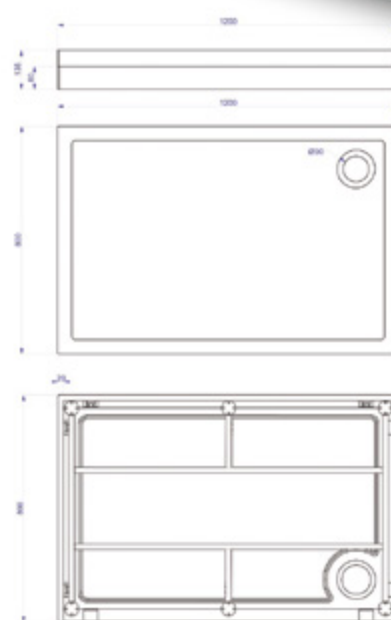

80x80 R550 L= 90 cm
 80x80 R500 L= 92 cm
 90x90 R550 L= 104 cm
 90x90 R500 L= 106 cm

EXTRA FLAT CORNER SHOWER TRAYS

Available Sizes:

75/75, 80/80, 90/90, 100/100 & 110/110 cm.

80/80, 90/90 & 100/100 available in radius 550 mm.

CLARISSA SHOWER TRAYS

Available Sizes:
 Square: 80/80 & 90/90 cm. Corner: 80/80 & 90/90 cm. R=500 mm. Rectuangular: 100/80 cm.
 Drainage hole: Ø 90 mm.

STREAMLINE RECTANGULAR

Available Sizes:

100/70, 120/70, 90/75, 100/80, 120/90, 140/90 & 160/90 cm.

STREAMLINE SQUARE CORNER

Available Sizes:
80/80, 90/90 & 100/100 cm.

ADI CLASSIC LINE CORNER

Available Sizes:

80/80 & 90/90 cm. Radius 500 & 550 mm.

ADI CLASSIC LINE

Available Sizes:

80/80, 90/90, 90/75, 100/100, 100/70, 120/70, 140/70, 100/80, 120/80 & 140/80 cm.

Available Sizes:

All Extraflat trays Square,
Corner & Rectangular

Kit composed by Tray cut to 55
mm. + Frame + Panel

Kit comes installed and packed in a
carton box.

One piece panel on Square &
Corner trays up to 100x100 cm. and
Rectangular up to 120x80 cm.
Front & Side panels on bigger trays.