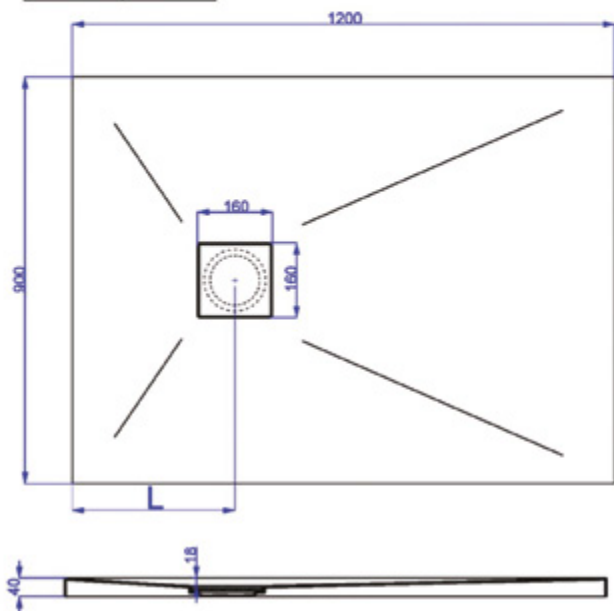

PURE

Available Sizes:

TAU

Available Sizes:

75/90, 80/80, 80/100, 80/120, 80/140, 80/160, 80/170, 80/180, 85/180, 90/90, 90/100, 90/120, 90/140, 90/150, 90/160, 100/100 & 100/150 cm. Available with Acrylic cover or Stainless Steel cover.

ZEN

Available Sizes:
100/100 & 90/90 cm.

Zen	L
1000X800	300
1200X800 1200X900	360
1400X800 1400X900	420
1600X800 1600X900	480

ZEN RECTANGULAR

Available Sizes:
100/80, 120/80, 140/80, 160/80, 120/90, 140/90 & 160/90 cm.

80x80 R550 L= 90 cm
 80x80 R500 L= 92 cm
 90x90 R550 L= 104 cm
 90x90 R500 L= 106 cm

EXTRA FLAT CORNER SHOWER TRAYS

Available Sizes:

75/75, 80/80, 90/90, 100/100 & 110/110 cm.

80/80, 90/90 & 100/100 available in radius 550 mm.

CLARISSA SHOWER TRAYS

Available Sizes:
 Square: 80/80 & 90/90 cm. Corner: 80/80 & 90/90 cm. R=500 mm. Rectuangular: 100/80 cm.
 Drainage hole: Ø 90 mm.

STREAMLINE RECTANGULAR

Available Sizes:

100/70, 120/70, 90/75, 100/80, 120/90, 140/90 & 160/90 cm.