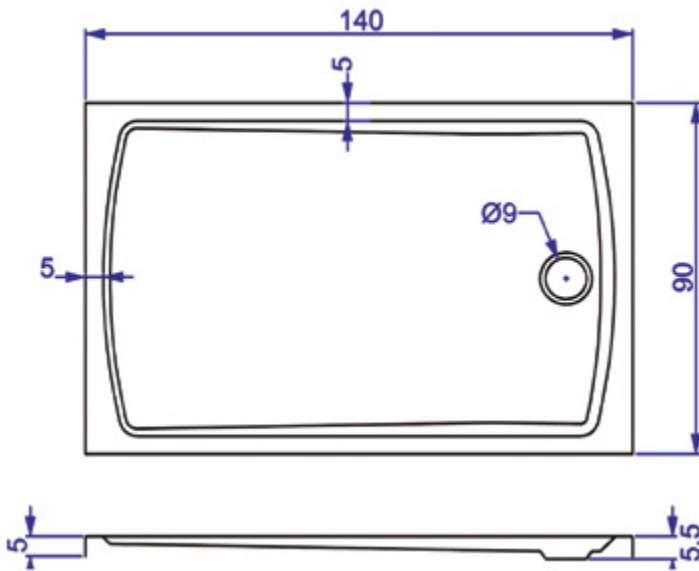

80x80 R550 L= 90 cm
 80x80 R500 L= 92 cm
 90x90 R550 L= 104 cm
 90x90 R500 L= 106 cm

EXTRA FLAT CORNER SHOWER TRAYS

Available Sizes:

75/75, 80/80, 90/90, 100/100 & 110/110 cm.

80/80, 90/90 & 100/100 available in radius 550 mm.

EXTRA FLAT SQUARE SHOWER TRAYS

Available Sizes:
70/70, 75/75, 80/80, 90/90, 100/100 & 110X110 cm.

Available Sizes:

- 70 cm with by: 80, 90, 100, 110, 120, 130, 140, 150, 160 & 170 cm.
- 72 cm with by: 110 cm.
- 75 cm with by: 80, 90, 100, 110, 120, 140, 150, 160 & 170 cm.
- 80 cm with by: 90, 100, 110, 120, 130, 140, 150, 160, 170 & 180 cm.
- 90 cm with by: 100, 110, 120, 130, 140, 150, 160, 170, 180 & 190 cm.
- 100 cm with by: 110, 120, 130, 140, 150 & 160 cm.

CLARISSA SHOWER TRAYS

Available Sizes:
 Square: 80/80 & 90/90 cm. Corner: 80/80 & 90/90 cm. R=500 mm. Rectuangular: 100/80 cm.
 Drainage hole: Ø 90 mm.

STREAMLINE RECTANGULAR

Available Sizes:

100/70, 120/70, 90/75, 100/80, 120/90, 140/90 & 160/90 cm.

STREAMLINE SQUARE CORNER

Available Sizes:
80/80, 90/90 & 100/100 cm.

ADI CLASSIC LINE CORNER

Available Sizes:

80/80 & 90/90 cm. Radius 500 & 550 mm.

ADI CLASSIC LINE

Available Sizes:

80/80, 90/90, 90/75, 100/100, 100/70, 120/70, 140/70, 100/80, 120/80 & 140/80 cm.