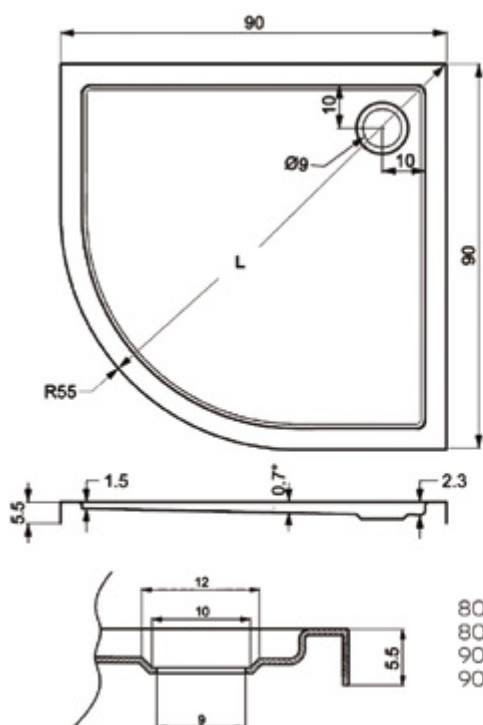

ZEN

Available Sizes:
100/100 & 90/90 cm.

Zen	L
1000X800	300
1200X800 1200X900	360
1400X800 1400X900	420
1600X800 1600X900	480

ZEN RECTANGULAR

Available Sizes:
100/80, 120/80, 140/80, 160/80, 120/90, 140/90 & 160/90 cm.

80x80 R550 L= 90 cm
 80x80 R500 L= 92 cm
 90x90 R550 L= 104 cm
 90x90 R500 L= 106 cm

EXTRA FLAT CORNER SHOWER TRAYS

Available Sizes:

75/75, 80/80, 90/90, 100/100 & 110/110 cm.

80/80, 90/90 & 100/100 available in radius 550 mm.

EXTRA FLAT SQUARE SHOWER TRAYS

Available Sizes:
70/70, 75/75, 80/80, 90/90, 100/100 & 110X110 cm.

Available Sizes:

- 70 cm with by: 80, 90, 100, 110, 120, 130, 140, 150, 160 & 170 cm.
- 72 cm with by: 110 cm.
- 75 cm with by: 80, 90, 100, 110, 120, 140, 150, 160 & 170 cm.
- 80 cm with by: 90, 100, 110, 120, 130, 140, 150, 160, 170 & 180 cm.
- 90 cm with by: 100, 110, 120, 130, 140, 150, 160, 170, 180 & 190 cm.
- 100 cm with by: 110, 120, 130, 140, 150 & 160 cm.

CLARISSA SHOWER TRAYS

Available Sizes:
 Square: 80/80 & 90/90 cm. Corner: 80/80 & 90/90 cm. R=500 mm. Rectuangular: 100/80 cm.
 Drainage hole: Ø 90 mm.

STREAMLINE RECTANGULAR

Available Sizes:

100/70, 120/70, 90/75, 100/80, 120/90, 140/90 & 160/90 cm.