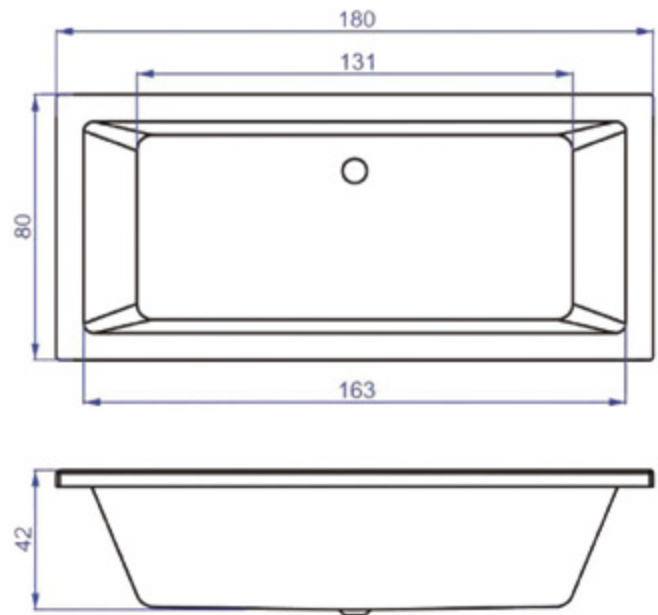

[cm]

Model	A	B	C	D	E	F	G	H
180 x 80	180	80	50	7,5	7,5	112	21	48
190 x 90	188	88	60	7,9	7,9	120	24	46

OVAL

Available Sizes:
180 / 80 & 190 / 90 cm.

CUBIC SYMMETRIC FAMILY

Available Sizes:
160/75, 170/75, 180/80, 180/90 & 190 / 90 cm.
Anti slip optional

80x80 R550 L= 90 cm
 80x80 R500 L= 92 cm
 90x90 R550 L= 104 cm
 90x90 R500 L= 106 cm

EXTRA FLAT CORNER SHOWER TRAYS

Available Sizes:

75/75, 80/80, 90/90, 100/100 & 110/110 cm.

80/80, 90/90 & 100/100 available in radius 550 mm.

EXTRA FLAT SQUARE SHOWER TRAYS

Available Sizes:
70/70, 75/75, 80/80, 90/90, 100/100 & 110X110 cm.

Available Sizes:

- 70 cm with by: 80, 90, 100, 110, 120, 130, 140, 150, 160 & 170 cm.
- 72 cm with by: 110 cm.
- 75 cm with by: 80, 90, 100, 110, 120, 140, 150, 160 & 170 cm.
- 80 cm with by: 90, 100, 110, 120, 130, 140, 150, 160, 170 & 180 cm.
- 90 cm with by: 100, 110, 120, 130, 140, 150, 160, 170, 180 & 190 cm.
- 100 cm with by: 110, 120, 130, 140, 150 & 160 cm.

CLARISSA SHOWER TRAYS

Available Sizes:
 Square: 80/80 & 90/90 cm. Corner: 80/80 & 90/90 cm. R=500 mm. Rectuangular: 100/80 cm.
 Drainage hole: Ø 90 mm.

STREAMLINE RECTANGULAR

Available Sizes:

100/70, 120/70, 90/75, 100/80, 120/90, 140/90 & 160/90 cm.