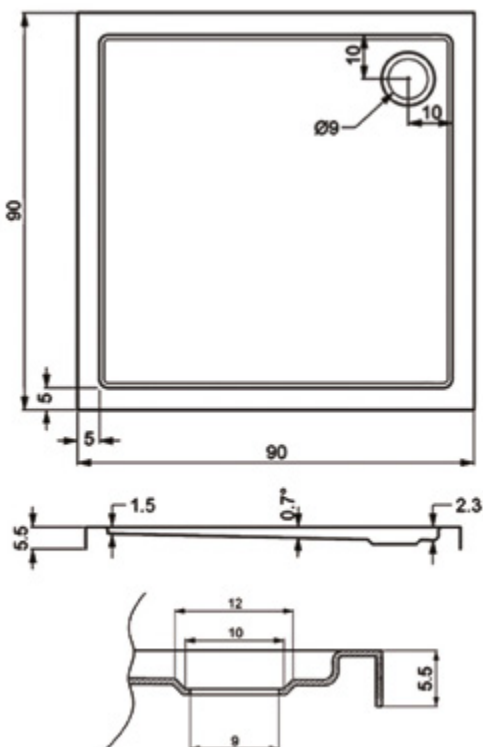

ZEN

Available Sizes:
100/100 & 90/90 cm.

Zen	L
1000X800	300
1200X800 1200X900	360
1400X800 1400X900	420
1600X800 1600X900	480

ZEN RECTANGULAR

Available Sizes:
100/80, 120/80, 140/80, 160/80, 120/90, 140/90 & 160/90 cm.

80x80 R550 L= 90 cm
 80x80 R500 L= 92 cm
 90x90 R550 L= 104 cm
 90x90 R500 L= 106 cm

EXTRA FLAT CORNER SHOWER TRAYS

Available Sizes:

75/75, 80/80, 90/90, 100/100 & 110/110 cm.

80/80, 90/90 & 100/100 available in radius 550 mm.

EXTRA FLAT SQUARE SHOWER TRAYS

Available Sizes:
70/70, 75/75, 80/80, 90/90, 100/100 & 110X110 cm.

Available Sizes:

- 70 cm with by: 80, 90, 100, 110, 120, 130, 140, 150, 160 & 170 cm.
- 72 cm with by: 110 cm.
- 75 cm with by: 80, 90, 100, 110, 120, 140, 150, 160 & 170 cm.
- 80 cm with by: 90, 100, 110, 120, 130, 140, 150, 160, 170 & 180 cm.
- 90 cm with by: 100, 110, 120, 130, 140, 150, 160, 170, 180 & 190 cm.
- 100 cm with by: 110, 120, 130, 140, 150 & 160 cm.

CLARISSA SHOWER TRAYS

Available Sizes:
 Square: 80/80 & 90/90 cm. Corner: 80/80 & 90/90 cm. R=500 mm. Rectuangular: 100/80 cm.
 Drainage hole: Ø 90 mm.

STREAMLINE RECTANGULAR

Available Sizes:

100/70, 120/70, 90/75, 100/80, 120/90, 140/90 & 160/90 cm.