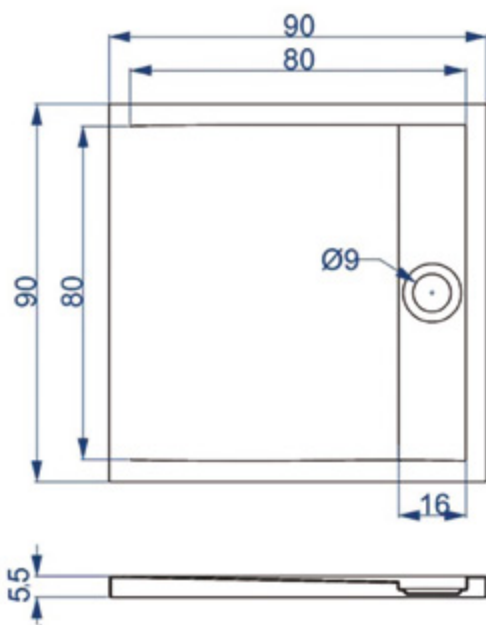

TAU

Available Sizes:

75/90, 80/80, 80/100, 80/120, 80/140, 80/160, 80/170, 80/180, 85/180, 90/90, 90/100, 90/120, 90/140, 90/150, 90/160, 100/100 & 100/150 cm. Available with Acrylic cover or Stainless Steel cover.