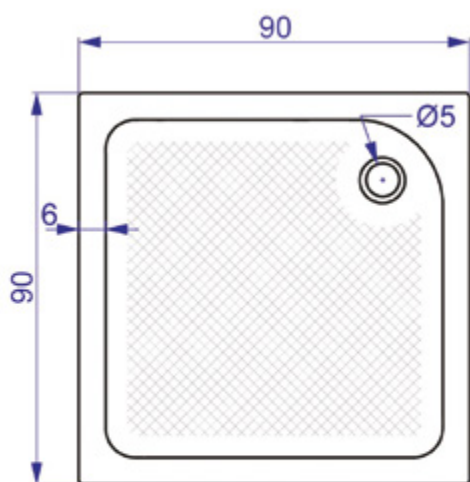

EXTRA FLAT SQUARE SHOWER TRAYS

Available Sizes:
70/70, 75/75, 80/80, 90/90, 100/100 & 110X110 cm.

Available Sizes:

- 70 cm with by: 80, 90, 100, 110, 120, 130, 140, 150, 160 & 170 cm.
- 72 cm with by: 110 cm.
- 75 cm with by: 80, 90, 100, 110, 120, 140, 150, 160 & 170 cm.
- 80 cm with by: 90, 100, 110, 120, 130, 140, 150, 160, 170 & 180 cm.
- 90 cm with by: 100, 110, 120, 130, 140, 150, 160, 170, 180 & 190 cm.
- 100 cm with by: 110, 120, 130, 140, 150 & 160 cm.

CLARISSA SHOWER TRAYS

Available Sizes:
 Square: 80/80 & 90/90 cm. Corner: 80/80 & 90/90 cm. R=500 mm. Rectuangular: 100/80 cm.
 Drainage hole: Ø 90 mm.

STREAMLINE RECTANGULAR

Available Sizes:

100/70, 120/70, 90/75, 100/80, 120/90, 140/90 & 160/90 cm.

STREAMLINE SQUARE CORNER

Available Sizes:
80/80, 90/90 & 100/100 cm.

ADI CLASSIC LINE CORNER

Available Sizes:

80/80 & 90/90 cm. Radius 500 & 550 mm.

ADI CLASSIC LINE

Available Sizes:

80/80, 90/90, 90/75, 100/100, 100/70, 120/70, 140/70, 100/80, 120/80 & 140/80 cm.

Available Sizes:

All Extraflat trays Square,
Corner & Rectangular

Kit composed by Tray cut to 55
mm. + Frame + Panel

Kit comes installed and packed in a
carton box.

One piece panel on Square &
Corner trays up to 100x100 cm. and
Rectangular up to 120x80 cm.
Front & Side panels on bigger trays.