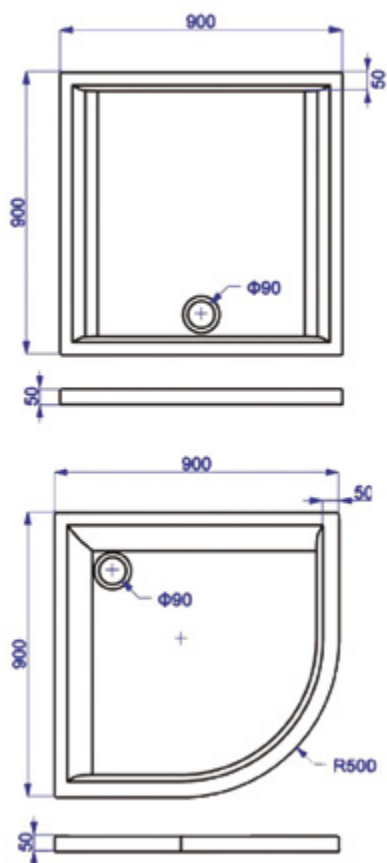

ZEN

Available Sizes:
100/100 & 90/90 cm.

Zen	L
1000X800	300
1200X800 1200X900	360
1400X800 1400X900	420
1600X800 1600X900	480

ZEN RECTANGULAR

Available Sizes:
100/80, 120/80, 140/80, 160/80, 120/90, 140/90 & 160/90 cm.

80x80 R550 L= 90 cm
 80x80 R500 L= 92 cm
 90x90 R550 L= 104 cm
 90x90 R500 L= 106 cm

EXTRA FLAT CORNER SHOWER TRAYS

Available Sizes:

75/75, 80/80, 90/90, 100/100 & 110/110 cm.

80/80, 90/90 & 100/100 available in radius 550 mm.

EXTRA FLAT SQUARE SHOWER TRAYS

Available Sizes:
70/70, 75/75, 80/80, 90/90, 100/100 & 110X110 cm.

Available Sizes:

- 70 cm with by: 80, 90, 100, 110, 120, 130, 140, 150, 160 & 170 cm.
- 72 cm with by: 110 cm.
- 75 cm with by: 80, 90, 100, 110, 120, 140, 150, 160 & 170 cm.
- 80 cm with by: 90, 100, 110, 120, 130, 140, 150, 160, 170 & 180 cm.
- 90 cm with by: 100, 110, 120, 130, 140, 150, 160, 170, 180 & 190 cm.
- 100 cm with by: 110, 120, 130, 140, 150 & 160 cm.

CLARISSA SHOWER TRAYS

Available Sizes:
 Square: 80/80 & 90/90 cm. Corner: 80/80 & 90/90 cm. R=500 mm. Rectuangular: 100/80 cm.
 Drainage hole: Ø 90 mm.

STREAMLINE RECTANGULAR

Available Sizes:

100/70, 120/70, 90/75, 100/80, 120/90, 140/90 & 160/90 cm.