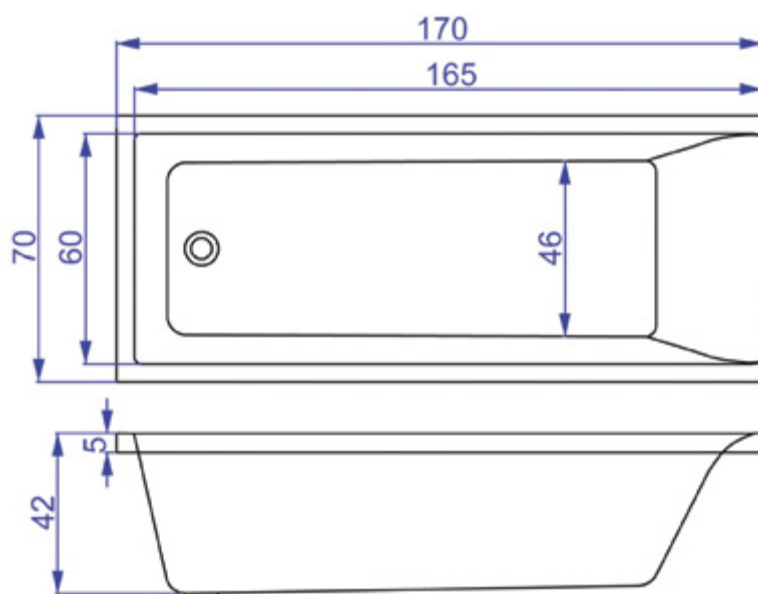

CLARISSA

Available Sizes:

110/70, 120/70, 130/70, 140/70, 160/70 & 170/70 cm.