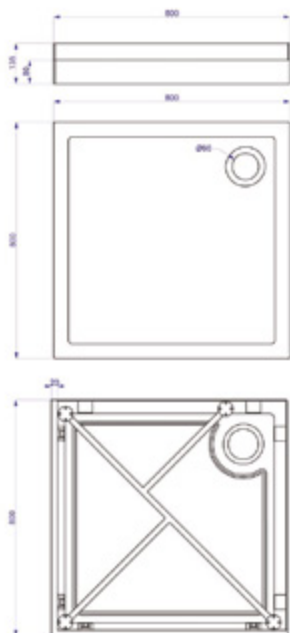

80x80 R550 L= 90 cm
 80x80 R500 L= 92 cm
 90x90 R550 L= 104 cm
 90x90 R500 L= 106 cm

EXTRA FLAT CORNER SHOWER TRAYS

Available Sizes:

75/75, 80/80, 90/90, 100/100 & 110/110 cm.

80/80, 90/90 & 100/100 available in radius 550 mm.

CLARISSA SHOWER TRAYS

Available Sizes:
 Square: 80/80 & 90/90 cm. Corner: 80/80 & 90/90 cm. R=500 mm. Rectuangular: 100/80 cm.
 Drainage hole: Ø 90 mm.

STREAMLINE RECTANGULAR

Available Sizes:

100/70, 120/70, 90/75, 100/80, 120/90, 140/90 & 160/90 cm.

STREAMLINE SQUARE CORNER

Available Sizes:
80/80, 90/90 & 100/100 cm.

ADI CLASSIC LINE CORNER

Available Sizes:

80/80 & 90/90 cm. Radius 500 & 550 mm.

ADI CLASSIC LINE

Available Sizes:

80/80, 90/90, 90/75, 100/100, 100/70, 120/70, 140/70, 100/80, 120/80 & 140/80 cm.

Available Sizes:

All Extraflat trays Square,
Corner & Rectangular

Kit composed by Tray cut to 55
mm. + Frame + Panel

Kit comes installed and packed in a
carton box.

One piece panel on Square &
Corner trays up to 100x100 cm. and
Rectangular up to 120x80 cm.
Front & Side panels on bigger trays.