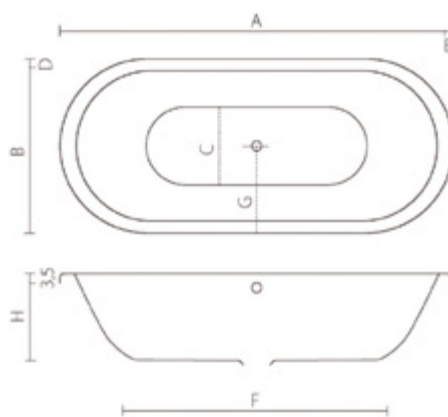

[cm]

Model	A	B	C	D	E	F	G	H
180 x 80	180	80	50	7,5	7,5	112	21	48
190 x 90	188	88	60	7,9	7,9	120	24	46

OVAL

Available Sizes:
180 / 80 & 190 / 90 cm.