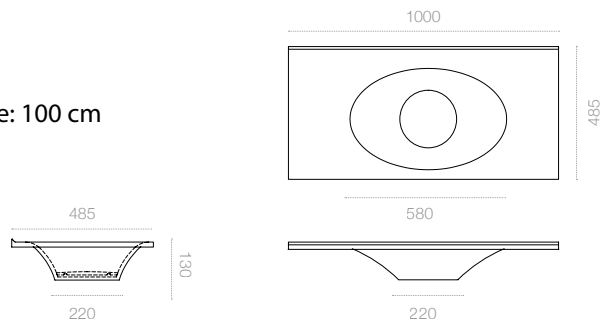

Malzeme Tipi : Mdf lak / Mdf lam  
 Montaj Tipi : Minifix  
 Ayaklar : Yok

Integrated sink with concealed siphon

Medium: 80 cm

Large: 100 cm

X Large: 120 cm

A Large: 100 cm

Akrivit bathroom furniture and accessories are designed to provide maximum storage space in all areas. Acrylic sinks and all Akrivit products are produced and tested in accordance with global quality standards.