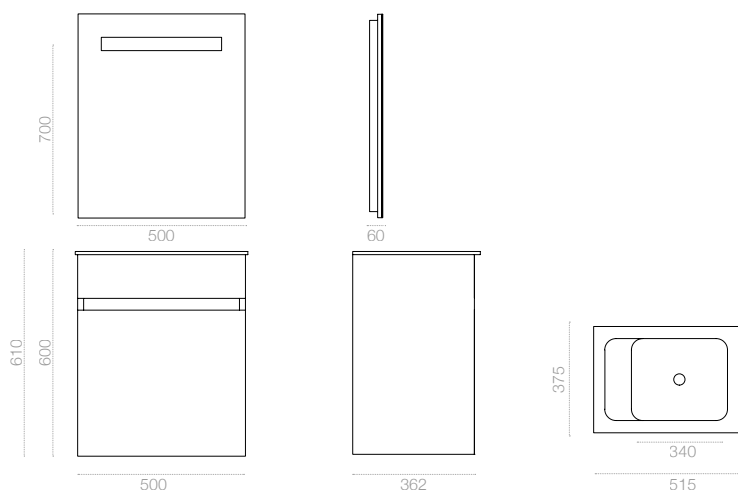

With all its color options, Lidya is designed to offer chic solutions for limited spaces in offices, hospitals, schools and dormitories.

Please contact us for other color requests.

Akrivit bathroom furniture and accessories are designed to provide maximum storage space in all areas. Acrylic sinks and all Akrivit products are produced and tested in accordance with global quality standards.