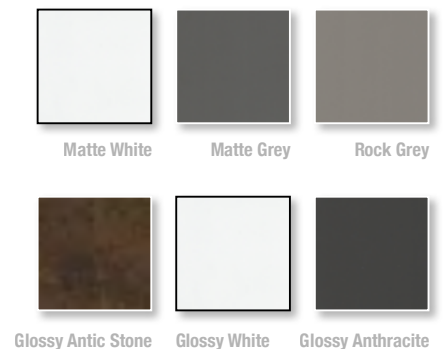

Special Colors