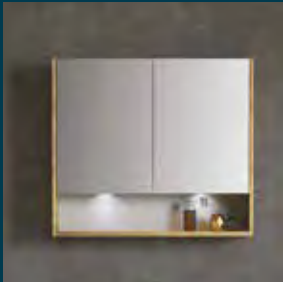

Furniture

Vanity Units / Mirrors / Cabinets

Products that you can use with Akrivit sinks