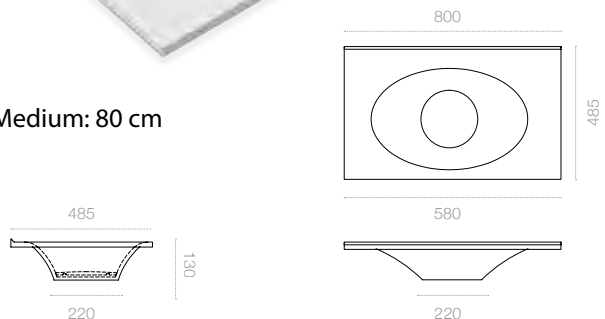

Malzeme Tipi : Mdf lak / Mdf lam  
 Montaj Tipi : Minifix  
 Ayaklar : Yok

Integrated sink with concealed siphon

Medium: 80 cm

Large: 100 cm

X Large: 120 cm

A Large: 100 cm

Akrivit bathroom furniture and accessories are designed to provide maximum storage space in all areas. Acrylic sinks and all Akrivit products are produced and tested in accordance with global quality standards.