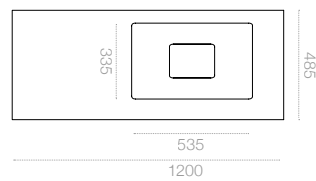

Material Type : Mdf Lacquer  
Assembly Type: Minifix  
Legs : 2 - Front

Integrated sink with concealed siphon and counter

Small: 65 cm

Medium: 80 cm

A Large: 100 cm

Large: 100 cm

AX Large: 120 cm

X Large: 120 cm