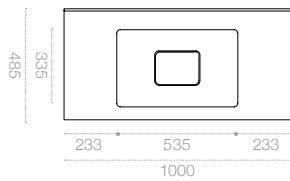

Material Type : Mdf Lacquer  
Assembly Type: Minifix  
Legs : 2 - Front

Integrated sink with concealed siphon and counter

Small: 65 cm

Medium: 80 cm

A Large: 100 cm

Large: 100 cm

AX Large: 120 cm

X Large: 120 cm