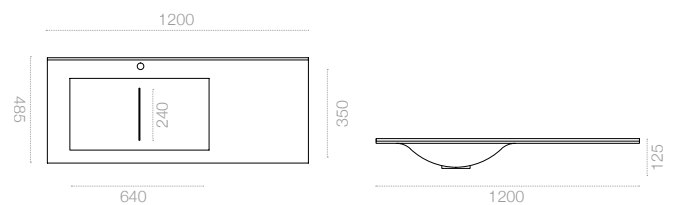

**Small: 65 cm**

**Large: 100 cm**

**Medium: 80 cm**

**X Large: 120 cm**

**A Large : 100 cm**

**A X Large : 120 cm**

Forms and edges matching with Venüs came to life with the innovative design of Akrivit sink series. Chic and limitless freedom for extensive and personalized bathrooms.