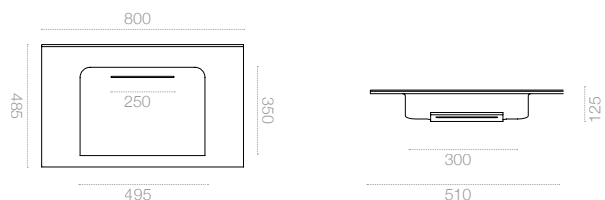

Material : Mdf lac / MdfLam  
 Assembly Type : Minifix  
 Legs : None

Integrated sink with concealed siphon

**Small: 65 cm**

**Large: 100 cm**

**Medium: 80 cm**

**X Large: 120 cm**

**A Large : 100 cm**

**A X Large : 120 cm**