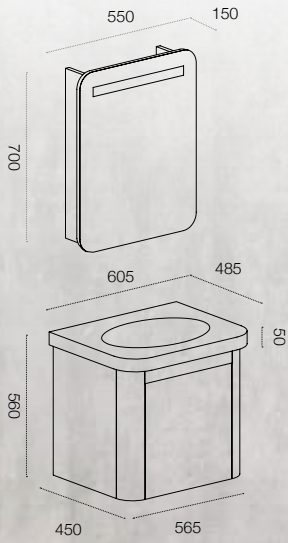

Milet

Furniture Color Options

The materials used in the production of Milet series are chosen amongst the most durable ones against liquid, steam and moisture. Unit doors have safety brake systems. They are wallmounted.

Material : Mdf / Lacquer
Assembly Type: Minifix
Legs : None