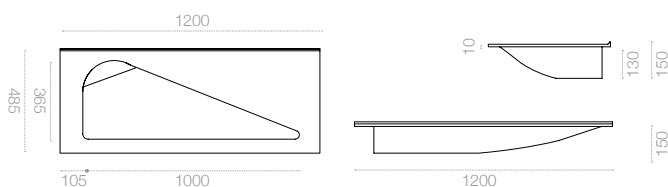

Integrated sink with concealed siphon

**Medium: 80 cm**

**Large: 100 cm**

**X Large: 120 cm**

Akrivit bathroom furniture and accessories are designed to provide maximum storage space in all areas. Acrylic sinks and all Akrivit products are produced and tested in accordance with global quality standards.