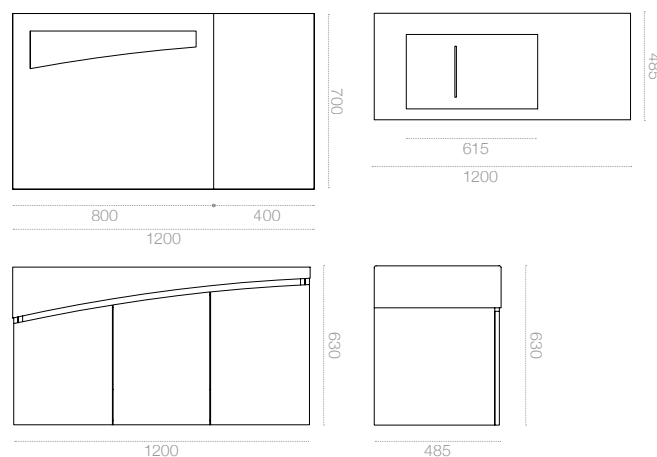

## Smyrna XL

Integrated sink with concealed siphon and counter

Large: 100 cm

X Large: 120 cm

Akrivit bathroom furniture and accessories are designed to provide maximum storage space in all areas. Acrylic sinks and all Akrivit products are produced and tested in accordance with global quality standards.