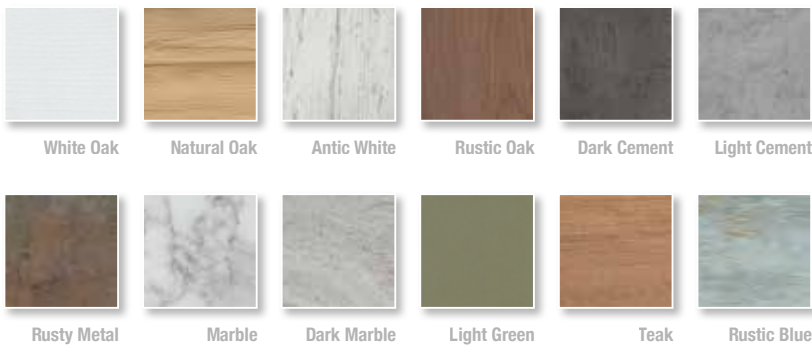

Agora Twin

Twins series, furniture and accessories can be matched with many colors and designs in tens of ways to offer you personalized bathrooms. There are many size alternatives with 2 or more washbasins.

Furniture Color Options

Natural Colors

Special Colors

Matching Colors

Door

Body

Please visit page 90 to mix and match.

The materials used in the production of Twin series are chosen amongst the most durable ones against liquid, steam and moisture. Unit doors have safety brake systems. They are wall-mounted.

Material : Mdf lac / Mdf Lam
Assembly Type : Minifix
Legs : None