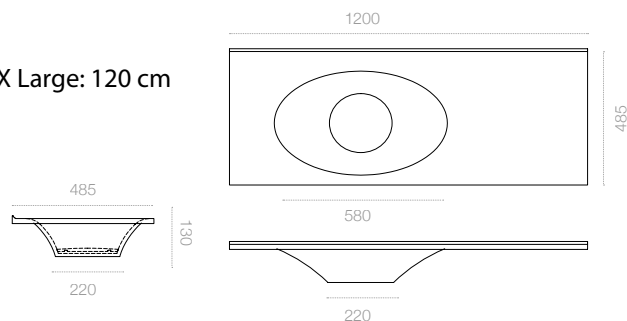

Akrivit bathroom furniture and accessories are designed to provide maximum storage space in all areas. Acrylic sinks and all Akrivit products are produced and tested in accordance with global quality standards.

A X Large: 120 cm