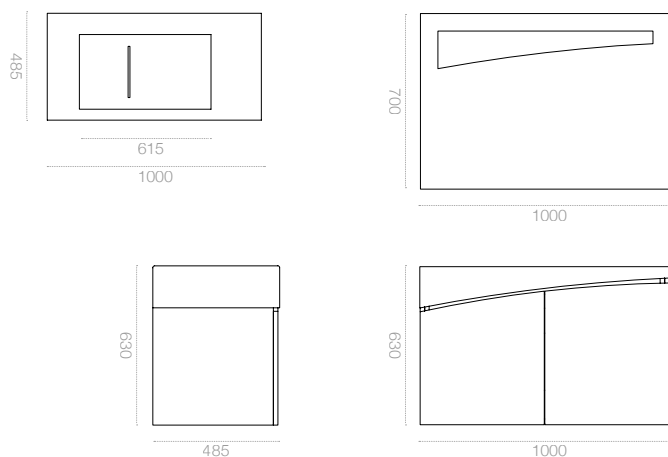

## Smyrna XL

Integrated sink with concealed siphon and counter

Large: 100 cm

X Large: 120 cm

Akrivit bathroom furniture and accessories are designed to provide maximum storage space in all areas. Acrylic sinks and all Akrivit products are produced and tested in accordance with global quality standards.