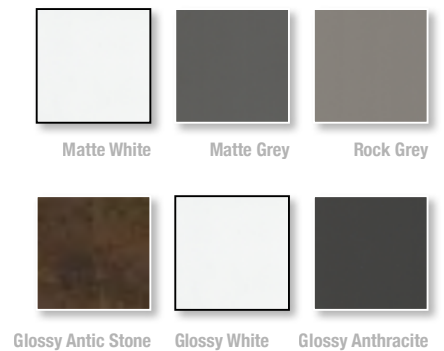

Special Colors

Matching Colors

Door

Body

Please visit page 90 to mix and match.

Teos sinks, furniture and accessories can be matched with many colors and designs in tens of ways to offer you personalized bathrooms

The materials used in the production of Teos series are chosen amongst the most durable ones against liquid, steam and moisture. Unit doors have soft-close systems. They are wall-mounted.

Material : Mdf / Lacquer
Assembly Type : Minifix
Legs : None