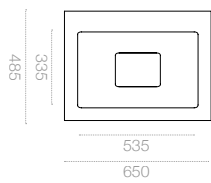

Material Type : Mdf Lacquer  
Assembly Type: Minifix  
Legs : 2 - Front

Integrated sink with concealed siphon and counter

Small: 65 cm

Medium: 80 cm

A Large: 100 cm

Large: 100 cm

AX Large: 120 cm

X Large: 120 cm