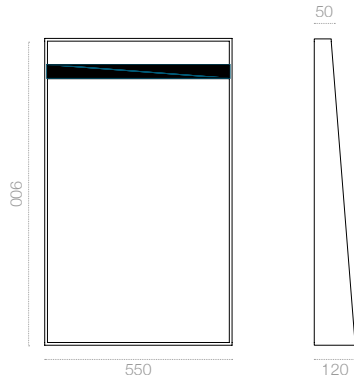

Technical Details

Panel Mirror - Rounded

MDF / HPL Sheet
LED Lighting.