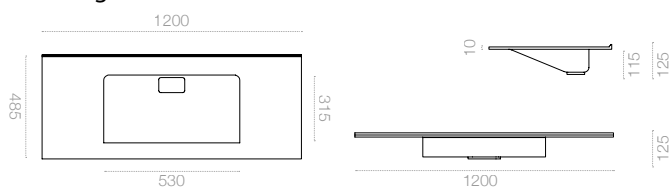

Material : Mdf lac / Mdf lam  
 Assembly Type : Minifix  
 Legs : None

Integrated sink with concealed siphon

**Medium: 80 cm**

**Large: 100 cm**

**X Large: 120 cm**

Akrivit bathroom furniture and accessories are designed to provide maximum storage space in all areas. Acrylic sinks and all Akrivit products are produced and tested in accordance with global quality standards.