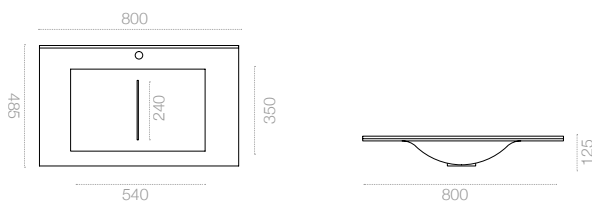

**Small: 65 cm**

**Large: 100 cm**

**Medium: 80 cm**

**X Large: 120 cm**

**A Large : 100 cm**

**A X Large : 120 cm**

Forms and edges matching with Venüs came to life with the innovative design of Akrivit sink series. Chic and limitless freedom for extensive and personalized bathrooms.