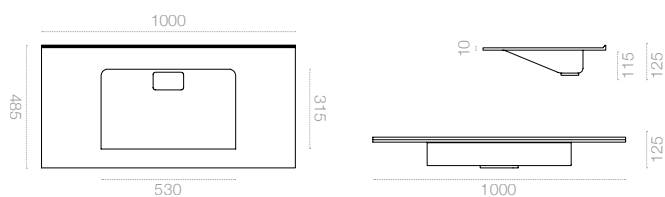

Material : Mdf lac / Mdf lam  
 Assembly Type : Minifix  
 Legs : None

Integrated sink with concealed siphon

**Medium: 80 cm**

**Large: 100 cm**

**X Large: 120 cm**

Akrivit bathroom furniture and accessories are designed to provide maximum storage space in all areas. Acrylic sinks and all Akrivit products are produced and tested in accordance with global quality standards.