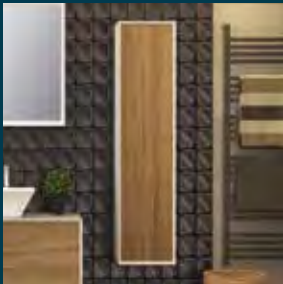

Furniture

Vanity Units / Mirrors / Cabinets

Products that you can use with Akrivit sinks