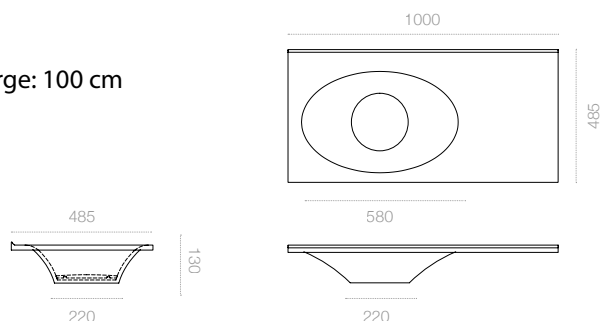

Malzeme Tipi : Mdf lak / Mdf lam  
 Montaj Tipi : Minifix  
 Ayaklar : Yok

Integrated sink with concealed siphon

Medium: 80 cm

Large: 100 cm

X Large: 120 cm

A Large: 100 cm

Akrivit bathroom furniture and accessories are designed to provide maximum storage space in all areas. Acrylic sinks and all Akrivit products are produced and tested in accordance with global quality standards.