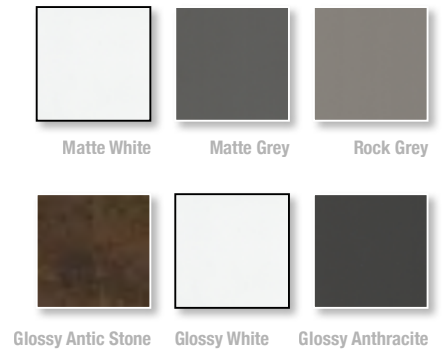

Special Colors

Matching Colors

Door

Body

Please visit page 90 to mix and match.

The materials used in the production of Twin series are chosen amongst the most durable ones against liquid, steam and moisture. Unit doors have safety brake systems. They are wall-mounted.

Material : Mdf lac / Mdf Lam
Assembly Type : Minifix
Legs : None