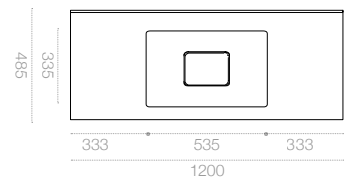

Material Type : Mdf Lacquer  
Assembly Type: Minifix  
Legs : 2 - Front

Integrated sink with concealed siphon and counter

Small: 65 cm

Medium: 80 cm

A Large: 100 cm

Large: 100 cm

AX Large: 120 cm

X Large: 120 cm