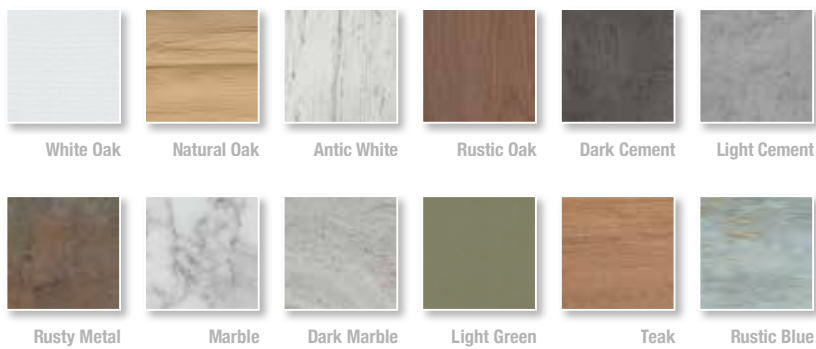

Furniture Color Options

Natural Colors

Agora sinks, furniture and accessories can be matched with many colors and designs in tens of ways to offer you personalized bathrooms