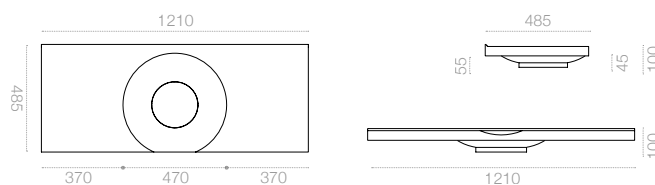

Material : Mdf lac/ Mdf lam  
 Assembly Type : Minifix  
 Legs : None

Integrated sink with concealed siphon

**Medium: 80 cm**

**Large: 100 cm**

**X Large: 120 cm**

Akrivit bathroom furniture and accessories are designed to provide maximum storage space in all areas. Acrylic sinks and all Akrivit products are produced and tested in accordance with global quality standards.