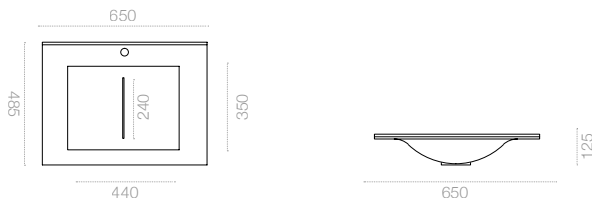

**Small: 65 cm**

**Large: 100 cm**

**Medium: 80 cm**

**X Large: 120 cm**

**A Large : 100 cm**

**A X Large : 120 cm**

Forms and edges matching with Venüs came to life with the innovative design of Akrivit sink series. Chic and limitless freedom for extensive and personalized bathrooms.