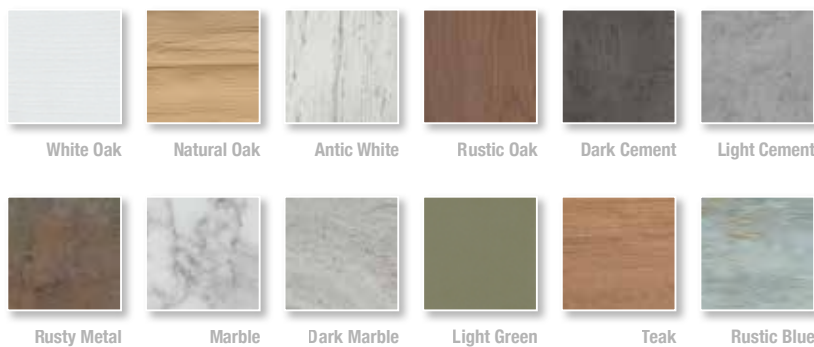

MIX & MATCH

You can match your sinks of all sizes with compatible vanity units and can design your dream bathroom with all the color and design options.

WASHBASINS		VANITY UNITS									
MODEL	TYPE	VANITY UNIT DOOR	VANITY UNIT DRAWER	VANITY UNIT 2 DRAWERS	VANITY UNIT 2 DRAWERS HANDLE	VANITY UNIT COMFORT	VANITY UNIT DRAWER COUNTERTOP	VANITY UNIT DOOR COUNTERTOP	VANITY UNIT NICE	VANITY UNIT 2 DRAWERS SHELF	
SMYRNA	Integrated										
PERGE	Integrated	●	●	●	●	●			●	●	
NYSA	Integrated	●	●	●	●	●			●	●	
LIDYA	Integrated										
SESTOS	Wall-mounted										
HERMA	Wall-mounted										
BERGAMA	Monobloc										
SYEDRA	Washbowl						●	●	●	●	
NYSA	Washbowl						●	●	●	●	
MISIS	Washbowl						●	●	●	●	
PERGE	Washbowl						●	●	●	●	
TEOS TWIN	Integrated	Can be produced in larger sizes upon request.									
AGORA TWIN	Integrated	Can be produced in larger sizes upon request.									
TROYA	Integrated	●	●	●	●	●					
EFES	Integrated	●	●								
TEOS	Integrated	●	●	●	●	●			●	●	
AGORA	Integrated	●	●	●	●	●			●	●	
VENÜS	Integrated	●	●	●	●	●			●	●	
MİLET	Monobloc										

Natural Colors