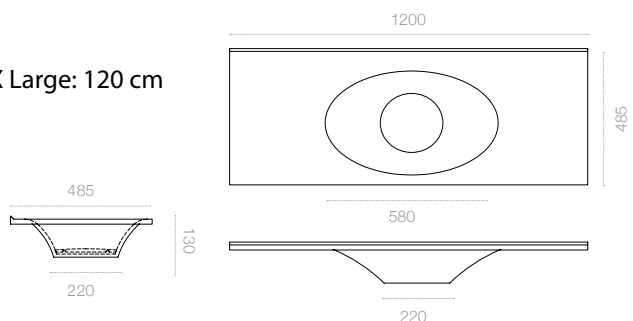

Malzeme Tipi : Mdf lak / Mdf lam  
 Montaj Tipi : Minifix  
 Ayaklar : Yok

Integrated sink with concealed siphon

Medium: 80 cm

Large: 100 cm

X Large: 120 cm

A Large: 100 cm

Akrivit bathroom furniture and accessories are designed to provide maximum storage space in all areas. Acrylic sinks and all Akrivit products are produced and tested in accordance with global quality standards.