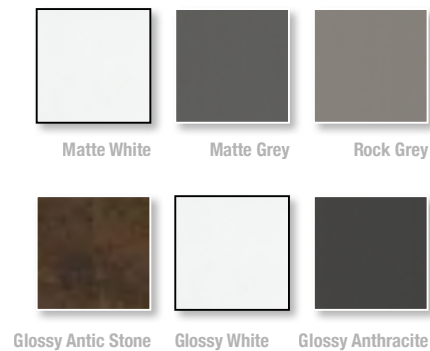

Special Colors

Matching Colors

Door

Body

M&M

Please visit page 90 to mix and match.

The materials used in the production of Agora series are chosen amongst the most durable ones against liquid, steam and moisture. Unit doors have soft-close systems. They are wall-mounted.

Material : Mdf lac / MdfLam
Assembly Type : Minifix
Legs : None