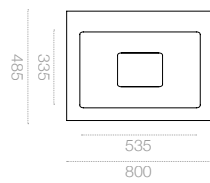

Material Type : Mdf Lacquer  
Assembly Type: Minifix  
Legs : 2 - Front

Integrated sink with concealed siphon and counter

Small: 65 cm

Medium: 80 cm

A Large: 100 cm

Large: 100 cm

AX Large: 120 cm

X Large: 120 cm