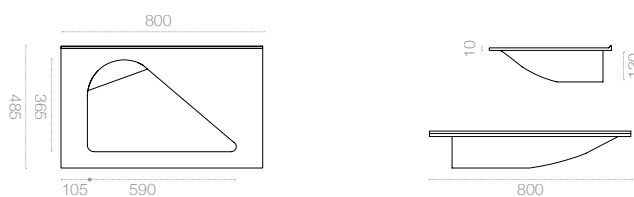

Integrated sink with concealed siphon

**Medium: 80 cm**

**Large: 100 cm**

**X Large: 120 cm**

Akrivit bathroom furniture and accessories are designed to provide maximum storage space in all areas. Acrylic sinks and all Akrivit products are produced and tested in accordance with global quality standards.