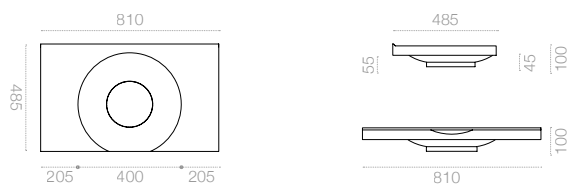

Material : Mdf lac/ Mdf lam  
 Assembly Type : Minifix  
 Legs : None

Integrated sink with concealed siphon

**Medium: 80 cm**

**Large: 100 cm**

**X Large: 120 cm**

Akrivit bathroom furniture and accessories are designed to provide maximum storage space in all areas. Acrylic sinks and all Akrivit products are produced and tested in accordance with global quality standards.