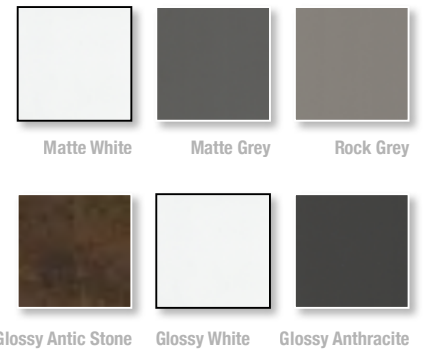

Special Colors

Efes sinks, furniture and accessories can be matched with many colors and designs in tens of ways to offer you personalized bathrooms.

M&M

Please visit page 90 to mix and match.

The materials used in the production of Efes series are chosen amongst the most durable ones against liquid, steam and moisture. Unit doors have soft-close systems. They are wallmounted.

Material : Mdf lac/ Mdf lam
Assembly Type : Minifix
Legs : None