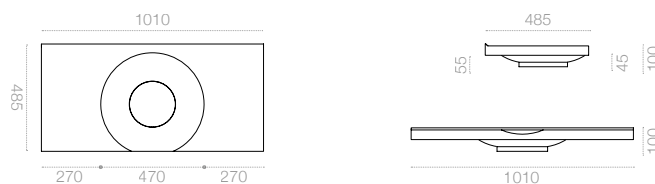

Material : Mdf lac/ Mdf lam  
 Assembly Type : Minifix  
 Legs : None

Integrated sink with concealed siphon

**Medium: 80 cm**

**Large: 100 cm**

**X Large: 120 cm**

Akrivit bathroom furniture and accessories are designed to provide maximum storage space in all areas. Acrylic sinks and all Akrivit products are produced and tested in accordance with global quality standards.