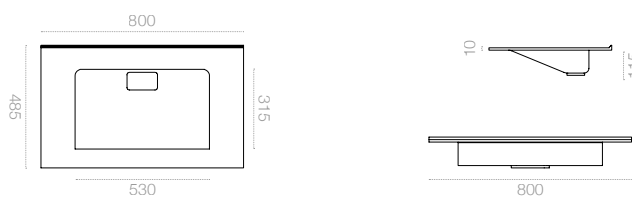

Material : Mdf lac / Mdf lam  
 Assembly Type : Minifix  
 Legs : None

Integrated sink with concealed siphon

**Medium: 80 cm**

**Large: 100 cm**

**X Large: 120 cm**

Akrivit bathroom furniture and accessories are designed to provide maximum storage space in all areas. Acrylic sinks and all Akrivit products are produced and tested in accordance with global quality standards.