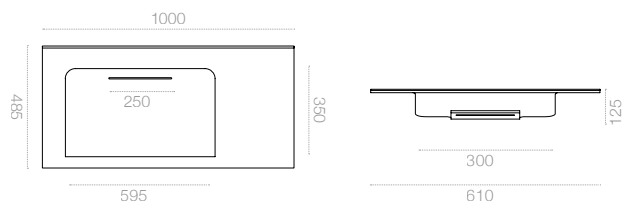

Material : Mdf lac / MdfLam  
 Assembly Type : Minifix  
 Legs : None

Integrated sink with concealed siphon

**Small: 65 cm**

**Large: 100 cm**

**Medium: 80 cm**

**X Large: 120 cm**

**A Large : 100 cm**

**A X Large : 120 cm**