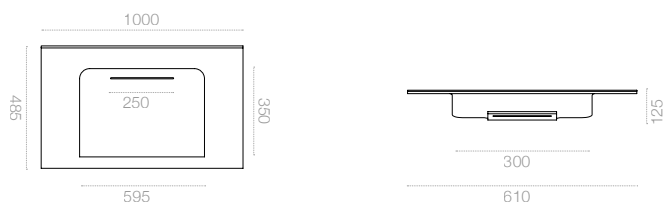

Material : Mdf lac / MdfLam  
 Assembly Type : Minifix  
 Legs : None

Integrated sink with concealed siphon

**Small: 65 cm**

**Large: 100 cm**

**Medium: 80 cm**

**X Large: 120 cm**

**A Large : 100 cm**

**A X Large : 120 cm**