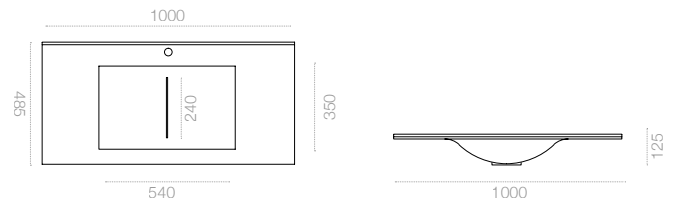

**Small: 65 cm**

**Large: 100 cm**

**Medium: 80 cm**

**X Large: 120 cm**

**A Large : 100 cm**

**A X Large : 120 cm**

Forms and edges matching with Venüs came to life with the innovative design of Akrivit sink series. Chic and limitless freedom for extensive and personalized bathrooms.