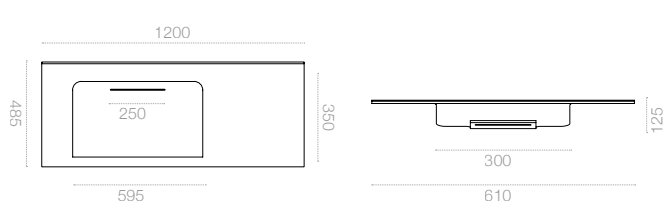

Material : Mdf lac / MdfLam  
 Assembly Type : Minifix  
 Legs : None

Integrated sink with concealed siphon

**Small: 65 cm**

**Large: 100 cm**

**Medium: 80 cm**

**X Large: 120 cm**

**A Large : 100 cm**

**A X Large : 120 cm**