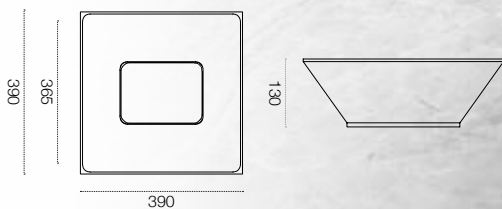

Nysa

Integrated Sink with concealed siphon and countertop