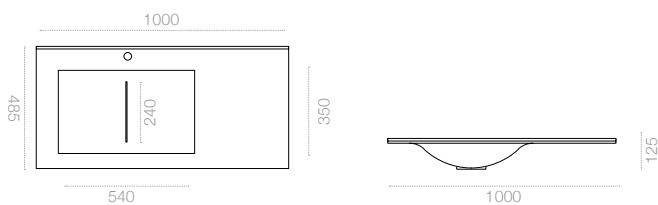

**Small: 65 cm**

**Large: 100 cm**

**Medium: 80 cm**

**X Large: 120 cm**

**A Large : 100 cm**

**A X Large : 120 cm**

Forms and edges matching with Venüs came to life with the innovative design of Akrivit sink series. Chic and limitless freedom for extensive and personalized bathrooms.