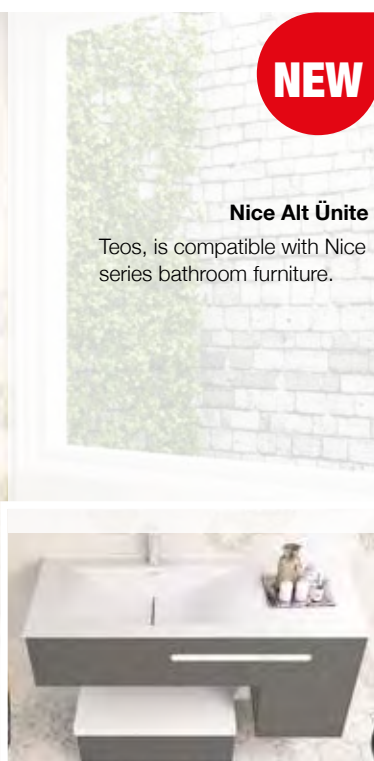

**Small: 65 cm**

**Large: 100 cm**

**Medium: 80 cm**

**X Large: 120 cm**

**A Large : 100 cm**

**A X Large : 120 cm**

Forms and edges matching with Venüs came to life with the innovative design of Akrivit sink series. Chic and limitless freedom for extensive and personalized bathrooms.