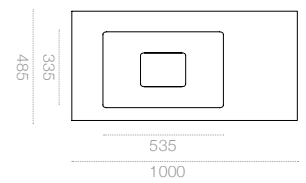

Material Type : Mdf Lacquer  
Assembly Type: Minifix  
Legs : 2 - Front

Integrated sink with concealed siphon and counter

Small: 65 cm

Medium: 80 cm

A Large: 100 cm

Large: 100 cm

AX Large: 120 cm

X Large: 120 cm