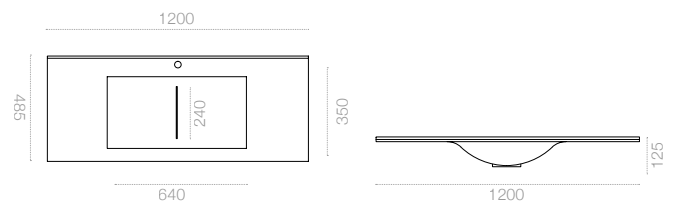

**Small: 65 cm**

**Large: 100 cm**

**Medium: 80 cm**

**X Large: 120 cm**

**A Large : 100 cm**

**A X Large : 120 cm**

Forms and edges matching with Venüs came to life with the innovative design of Akrivit sink series. Chic and limitless freedom for extensive and personalized bathrooms.