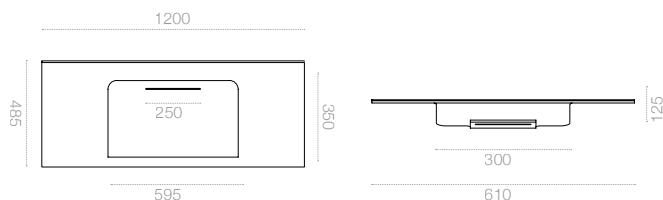

Material : Mdf lac / MdfLam  
 Assembly Type : Minifix  
 Legs : None

Integrated sink with concealed siphon

**Small: 65 cm**

**Large: 100 cm**

**Medium: 80 cm**

**X Large: 120 cm**

**A Large : 100 cm**

**A X Large : 120 cm**