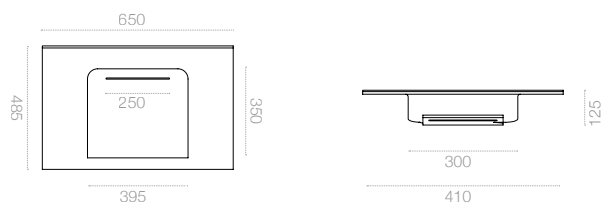

Material : Mdf lac / MdfLam  
 Assembly Type : Minifix  
 Legs : None

Integrated sink with concealed siphon

**Small: 65 cm**

**Large: 100 cm**

**Medium: 80 cm**

**X Large: 120 cm**

**A Large : 100 cm**

**A X Large : 120 cm**