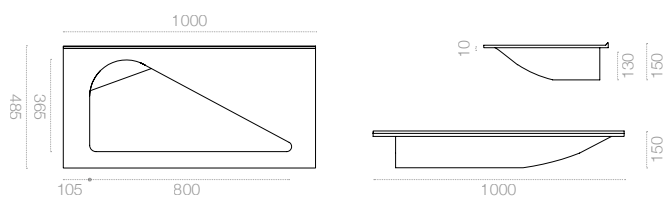

Integrated sink with concealed siphon

**Medium: 80 cm**

**Large: 100 cm**

**X Large: 120 cm**

Akrivit bathroom furniture and accessories are designed to provide maximum storage space in all areas. Acrylic sinks and all Akrivit products are produced and tested in accordance with global quality standards.