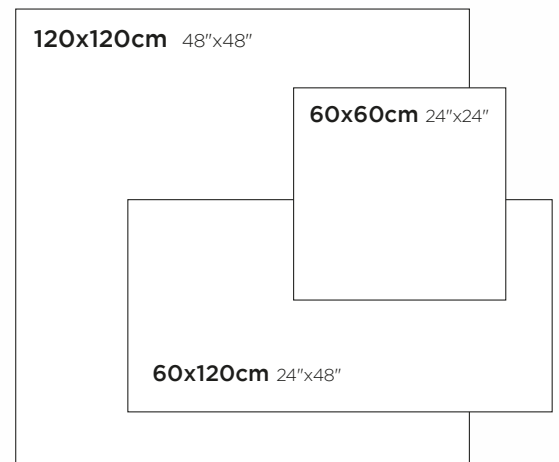

Cement

Porselen Karo / Porcelain Tile "UGL"