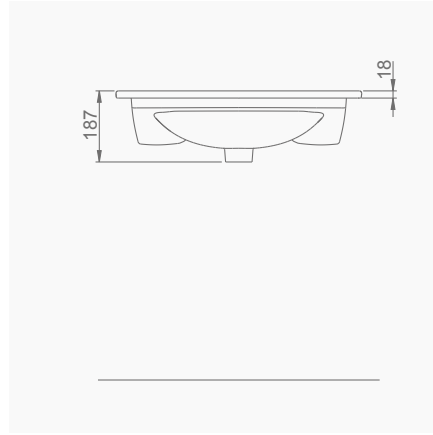

MOBİLYA KULLANIMINA VE DUVARA MONTAJA UYGUN. TEZGAH ÜZERİNE UYUMLU.
SUITABLE FOR USING WITH BATHROOM FURNITURES AND
WALL MOUNTING. CAN BE USED AS COUNTERTOP.