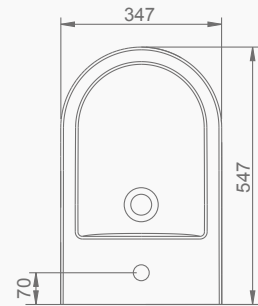

YAVAŞ KAPANIR KAPAK
SLOW CLOSE COVER

OCEAN PLUS

OCEAN PLUS ASMA KLOZET / OCEAN PLUS WALL-HUNG WC PAN

A031111 KLOZET / WC PAN

A030011 YAVAŞ KAPANIR İNCE KAPAK / SLOW CLOSE SLIM SEAT & COVER

A031121 KLOZET SİYAH / WC PAN BLACK

A030021 YAVAŞ KAPANIR İNCE KAPAK SİYAH / SLOW CLOSE SLIM SEAT BLACK & COVER

A031123 KLOZET TURUNCU / WC PAN ORANGE

A030031 YAVAŞ KAPANIR İNCE KAPAK TURUNCU / SLOW CLOSE SLIM SEAT ORANGE & COVER

A031112 WC PAN / WITHOUT BIDET FUNCTION

A037001
OCEAN PLUS YERDEN BİDE
OCEAN PLUS BTW BIDET