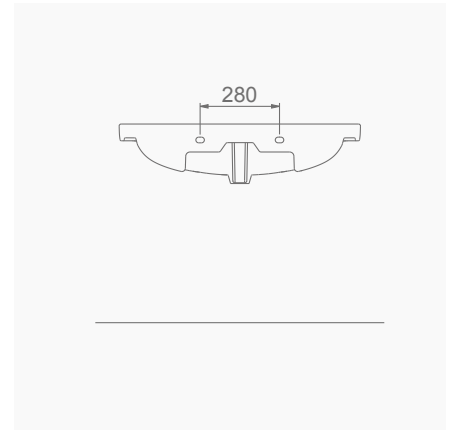

# VOLCANO

**A023050**  
**VOLCANO LAVABO (65cm)**  
VOLCANO WASHBASIN WITH SHELF (65cm)

**MOBİLYA KULLANIMINA VE DUVARA MONTAJA UYGUN.**  
SUITABLE FOR USING WITH BATHROOM FURNITURES AND WALL MOUNTING.

**A024010**  
**VOLCANO LAVABO FFC (85cm)**  
VOLCANO WASHBASIN WITH SHELF (85 cm)