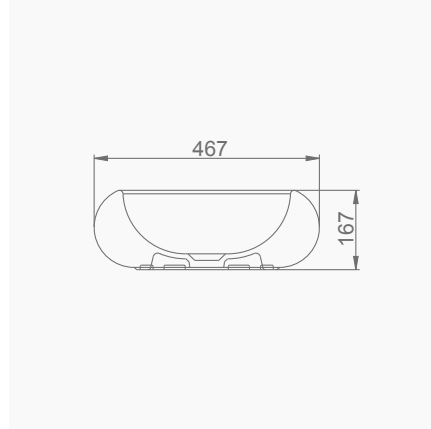

MOBİLYA KULLANIMINA UYGUN. TEZGAH ÜZERİNE UYUMLU.
SUITABLE FOR USING WITH BATHROOM FURNITURES. CAN BE USED AS COUNTERTOP.