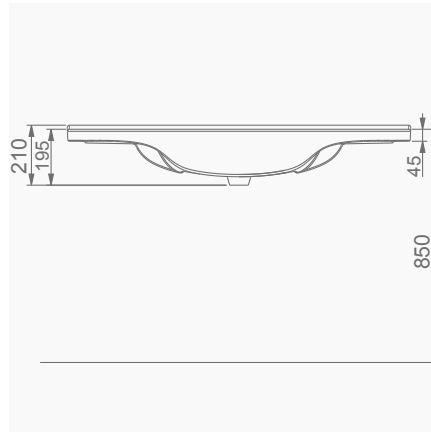

MOBİLYA KULLANIMINA VE DUVARA MONTAJA UYGUN.
SUITABLE FOR USING WITH BATHROOM FURNITURES AND WALL MOUNTING.