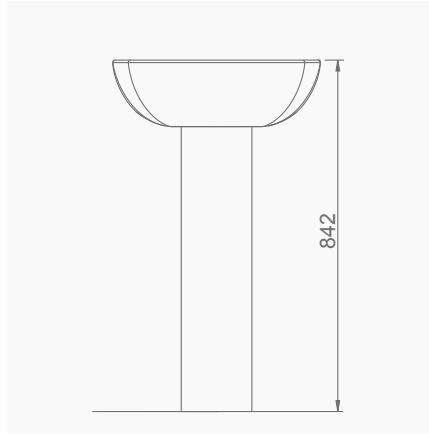

DUVARA MONTAJA UYGUN KOLON VE YARIM AYAK İLE UYUMLU.
SUITABLE FOR WALL MOUNTING AND USING WITH
SEMI PEDESTAL AND FULL PEDESTAL.