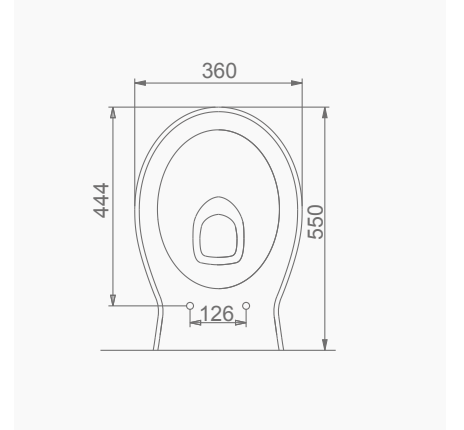

VOLCANO

SU TÜKETİMİ
WATER CONSUMPTION

YAVAŞ KAPANIR KAPAK
SLOW CLOSE COVER

VOLCANO DUVARA TAM DAYALI KLOZET /VOLCANO BTW CLOSE-COUPLED WC

A021001 KLOZET / WC PAN

A025801 REZERVUAR / CISTERN

AG25501 VOLCANO İÇ TAKIM / VOLCANO FLUSH MECHANISM INSIDE

A020011 YAVAŞ KAPANIR İNCE KAPAK / SLOW CLOSE SLIM SEAT & COVER

A021002 WC PAN / WITHOUT BIDET FUNCTION

YAVAŞ KAPANIR KAPAK
SLOW CLOSE COVER

VOLCANO ASMA KLOZET /VOLCANO WALL-HUNG WC PAN

A021101 KLOZET / WC PAN

A020011 YAVAŞ KAPANIR İNCE KAPAK / SLOW CLOSE SLIM SEAT & COVER

A021102 WC PAN / WITHOUT BIDET FUNCTION