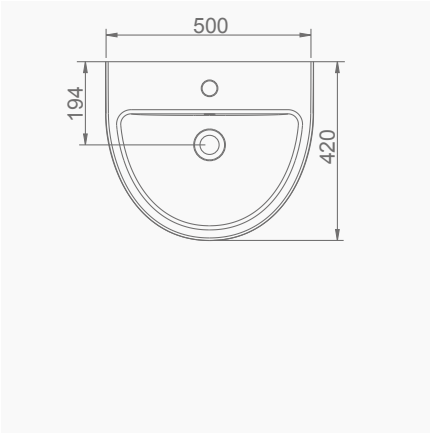

DUVARA MONTAJA UYGUN KOLON VE YARIM AYAK İLE UYUMLU.
SUITABLE FOR WALL MOUNTING AND USING WITH
SEMI PEDESTAL AND FULL PEDESTAL.