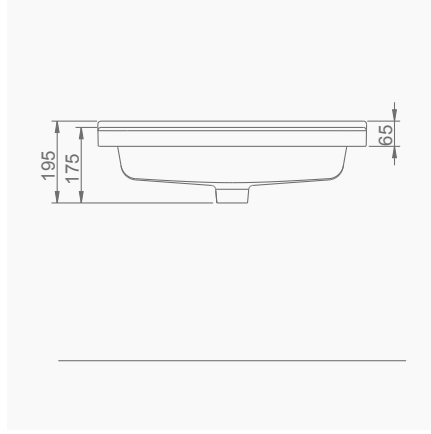

MOBİLYA KULLANIMINA VE DUVARA MONTAJA UYGUN.
SUITABLE FOR USING WITH BATHROOM FURNITURES AND WALL MOUNTING.