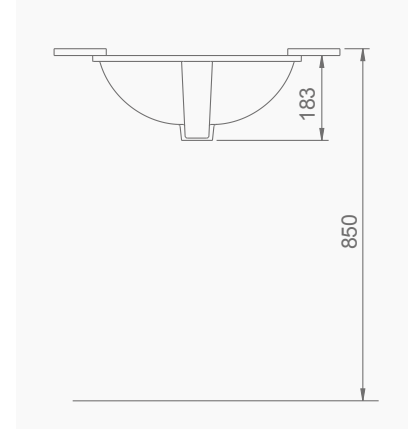

TEK PARÇA ÜRÜNLER STAND-ALONE PRODUCTS

A092001
TEZGAH ALTI OVAL LAVABO (46 cm)
UNDERCOUNTER OVAL WASHBASIN (46 cm)

TEZGAH ALTI KULLANIMINA UYGUN.
CAN BE USED AS UNDERCOUNTER.