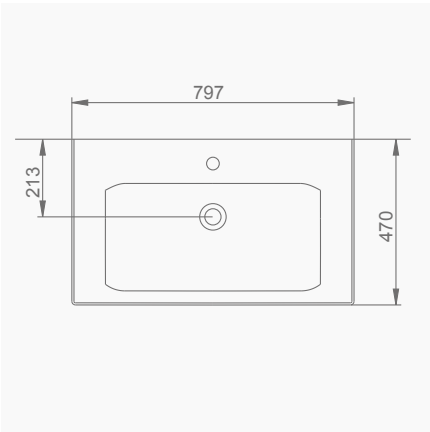

MOBİLYA KULLANIMINA VE DUVARA MONTAJA UYGUN. TEZGAH ÜZERİNE UYUMLU.
SUITABLE FOR USING WITH BATHROOM FURNITURES AND WALL MOUNTING.
CAN BE USED AS COUNTERTOP.