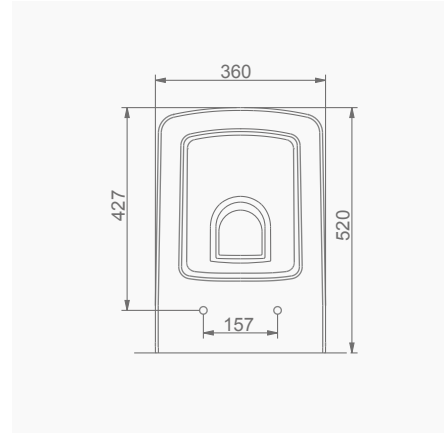

SILVA ASMA BİDE

SILVA WALL-HUNG BIDET

**A043101**  
**SILVA KARE ETAJERLİ TEZGAH LAVABO (65cm)**  
**SILVA WASHBASIN WITH EDGED SHELF (65cm)**

**MOBİLYA KULLANIMINA VE DUVARA MONTAJA UYGUN. TEZGAH ÜZERİNE UYUMLU.**  
**SUITABLE FOR USING WITH BATHROOM FURNITURES AND**  
**WALL MOUNTING. CAN BE USED AS COUNTERTOP.**