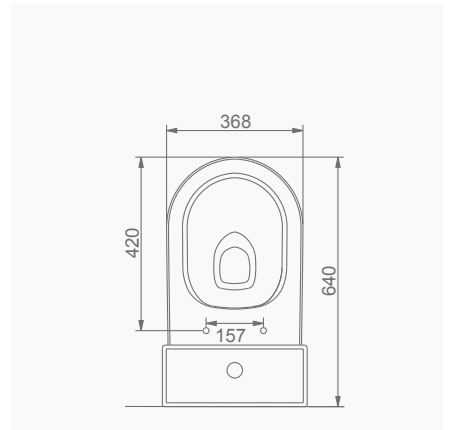

OCEAN PLUS

MOBİLYA KULLANIMINA VE DUVARA MONTAJA UYGUN.
SUITABLE FOR USING WITH BATHROOM FURNITURES AND WALL MOUNTING.

OCEAN PLUS DUVARA TAM DAYALI KLOZET/OCEAN PLUS BTW CLOSE-COUPLED WC
A031001 KLOZET / WC PAN
A035801 REZERVUAR / CISTERN
AG35501 OCEAN PLUS İÇ TAKIM / OCEAN PLUS FLUSH MECHANISM INSIDE
A030011 YAVAŞ KAPANIR İNCE KAPAK / SLOW CLOSE SLIM SEAT & COVER

A031011 KLOZET SİYAH/ WC PAN BLACK
A030021 YAVAŞ KAPANIR İNCE KAPAK SİYAH / SLOW CLOSE SLIM SEAT BLACK & COVER
A035811 REZERVUAR SİYAH / CISTERN BLACK

A031002 WC PAN / WITHOUT BIDET FUNCTION