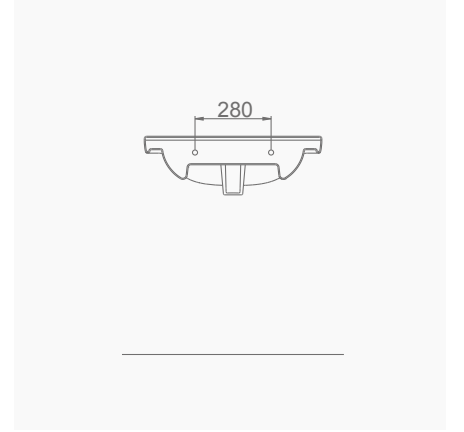

MOBİLYA KULLANIMINA VE DUVARA MONTAJA UYGUN.
SUITABLE FOR USING WITH BATHROOM FURNITURES AND WALL MOUNTING.