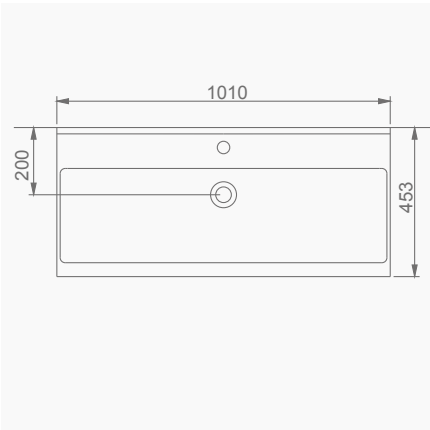

MOBİLYA KULLANIMINA VE DUVARA MONTAJA UYGUN. TEZGAH ÜZERİNE UYUMLU.
SUITABLE FOR USING WITH BATHROOM FURNITURES AND
WALL MOUNTING. CAN BE USED AS COUNTERTOP.