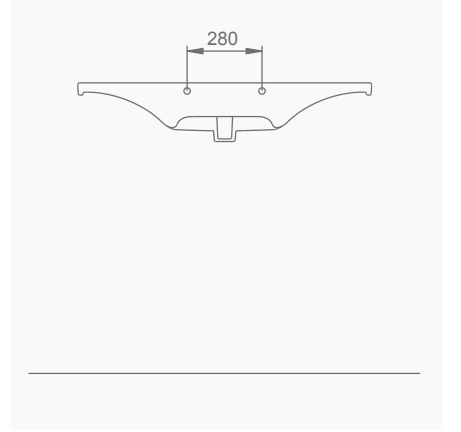

MOBİLYA KULLANIMINA VE DUVARA MONTAJA UYGUN. TEZGAH ÜZERİNE UYUMLU.
SUITABLE FOR USING WITH BATHROOM FURNITURES AND
WALL MOUNTING. CAN BE USED AS COUNTERTOP.