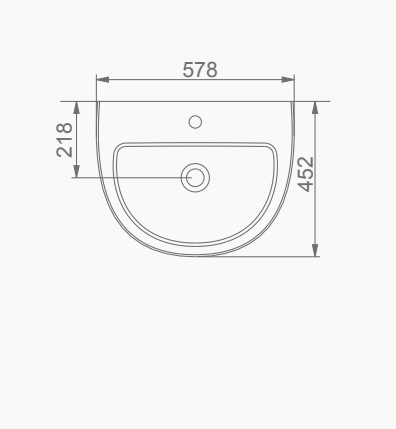

DUVARA MONTAJA UYGUN KOLON VE YARIM AYAK İLE UYUMLU.
SUITABLE FOR WALL MOUNTING AND USING WITH SEMI PEDESTAL AND FULL PEDESTAL.