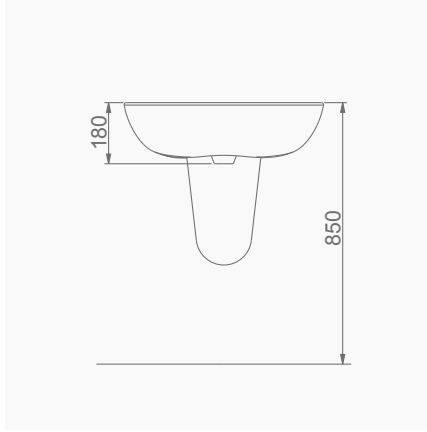

DUVARA MONTAJA UYGUN KOLON VE YARIM AYAK İLE UYUMLU.
SUITABLE FOR WALL MOUNTING AND USING WITH SEMI PEDESTAL AND FULL PEDESTAL.