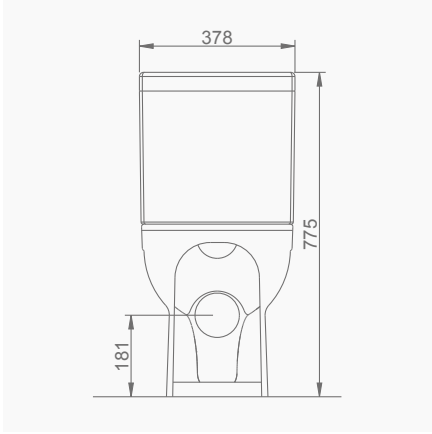

SILVA DUVARA TAM DAYALI KLOZET /BTW CLOSE-COUPLED WC

- A041001 KLOZET / WC PAN
- A015801 REZERVUAR / CISTERN
- AG15501 SILVA İÇ TAKIM / SILVA FLUSH MECHANISM INSIDE
- A040001 YAVAŞ KAPANIR İNCE KAPAK /SLOW CLOSE SLIM SEAT & COVER
- A041002 WC PAN / WITHOUT BIDET FUNCTION