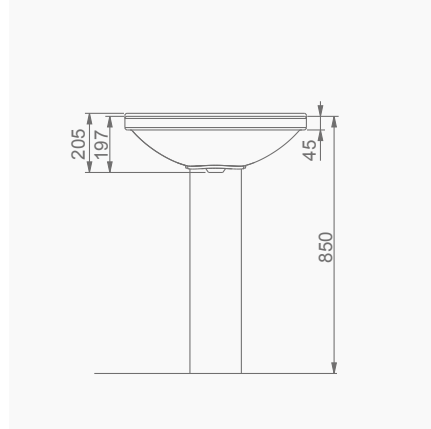

DUVARA MONTAJA UYGUN KOLON VE YARIM AYAK İLE UYUMLU.
SUITABLE FOR WALL MOUNTING AND USING WITH SEMI PEDESTAL AND FULL PEDESTAL.