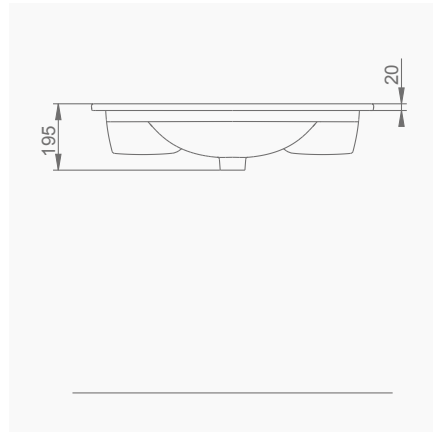

# LUNA

**A063201**  
**LUNA FLAT LAVABO (65cm)**  
LUNA WASHBASIN WITH FLAT SHELF (65cm)

MOBİLYA KULLANIMINA VE DUVARA MONTAJA UYGUN. TEZGAH ÜZERİNE UYUMLU.  
SUITABLE FOR USING WITH BATHROOM FURNITURES AND  
WALL MOUNTING. CAN BE USED AS COUNTERTOP.

**A063202**  
**LUNA FLAT LAVABO (80cm)**  
LUNA WASHBASIN WITH FLAT SHELF (80cm)

MOBİLYA KULLANIMINA VE DUVARA MONTAJA UYGUN. TEZGAH ÜZERİNE UYUMLU.  
SUITABLE FOR USING WITH BATHROOM FURNITURES AND WALL MOUNTING.  
CAN BE USED AS COUNTERTOP.