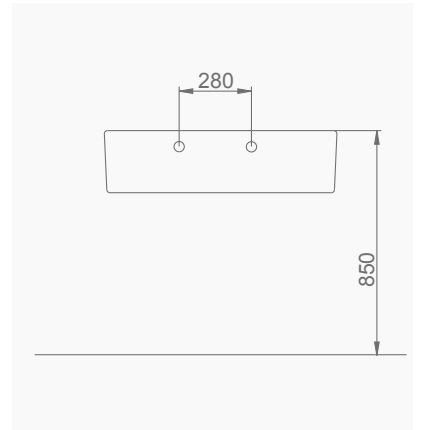

MOBİLYA KULLANIMINA VE DUVARA MONTAJA UYGUN. TEZGAH ÜZERİNE UYUMLU.

SUITABLE FOR USING WITH BATHROOM FURNITURES AND WALL MOUNTING. CAN BE USED AS COUNTERTOP.