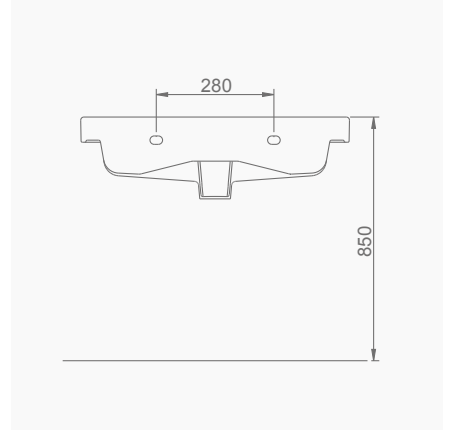

MOBİLYA KULLANIMINA VE DUVARA MONTAJA UYGUN.
SUITABLE FOR USING WITH BATHROOM FURNITURES AND WALL MOUNTING.