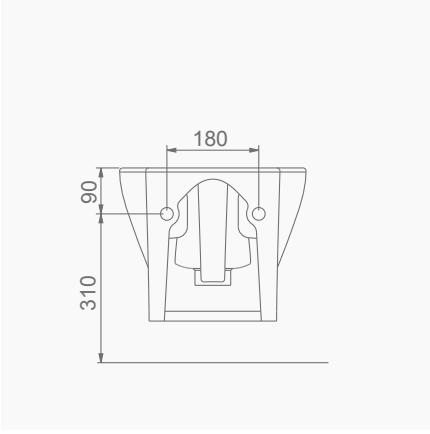

A020911
VOLCANO YAVAŞ KAPANIR İNCE KLOZET KAPAĞI (Bağımsız)
VOLCANO SLOW CLOSE SLIM SEAT&COVER (Spare Part)