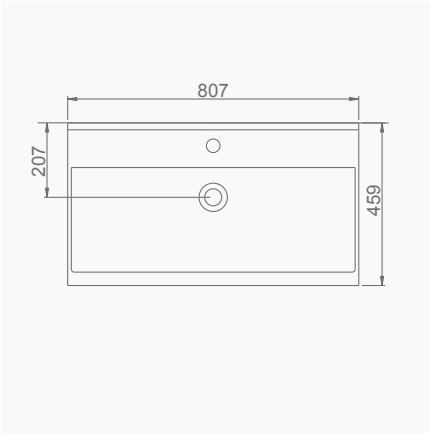

MOBİLYA KULLANIMINA VE DUVARA MONTAJA UYGUN. TEZGAH ÜZERİNE UYUMLU.
SUITABLE FOR USING WITH BATHROOM FURNITURES AND
WALL MOUNTING. CAN BE USED AS COUNTERTOP.