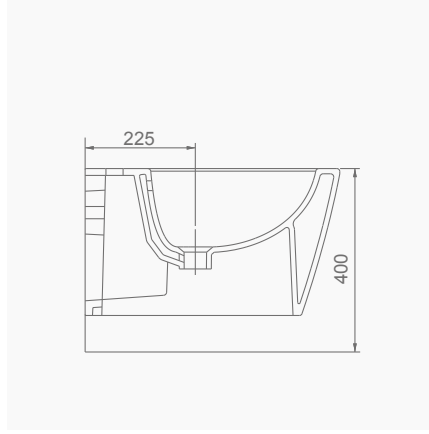

# LUNA

**LUNA ASMA BİDE**  
LUNA WALL-HUNG BIDET

**A063011**  
LUNA YARIM TEZGAH LAVABO (65cm)  
LUNA SEMI-RECESSED WASHBASIN (65cm)

**MOBİLYA KULLANIMINA VE DUVARA MONTAJA UYGUN.**  
SUITABLE FOR USING WITH BATHROOM FURNITURES AND WALL MOUNTING.