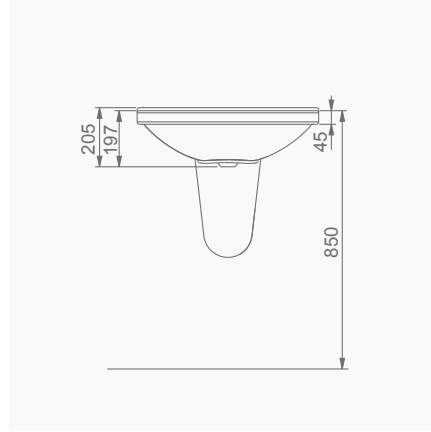

DUVARA MONTAJA UYGUN KOLON VE YARIM AYAK İLE UYUMLU.
SUITABLE FOR WALL MOUNTING AND USING WITH SEMI PEDESTAL AND FULL PEDESTAL.