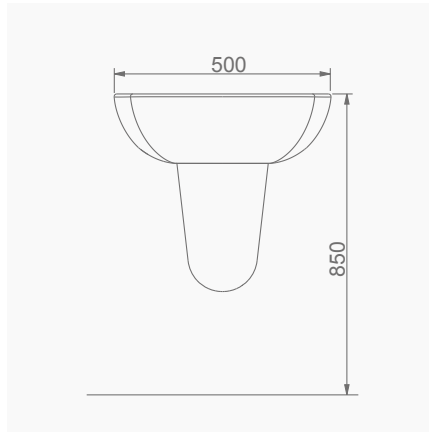

DUVARA MONTAJA UYGUN KOLON VE YARIM AYAK İLE UYUMLU.
SUITABLE FOR WALL MOUNTING AND USING WITH
SEMI PEDESTAL AND FULL PEDESTAL.