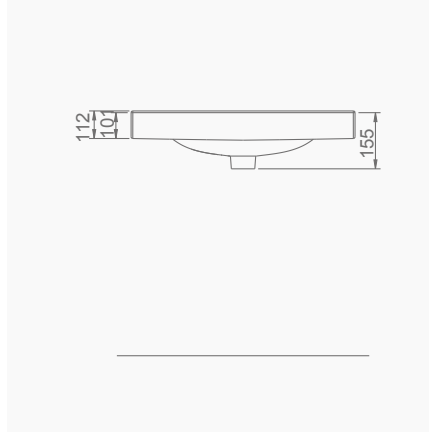

# LUNA

**LUNA ASMA BİDE**  
LUNA WALL-HUNG BIDET

**A063011**  
LUNA YARIM TEZGAH LAVABO (65cm)  
LUNA SEMI-RECESSED WASHBASIN (65cm)

**MOBİLYA KULLANIMINA VE DUVARA MONTAJA UYGUN.**  
SUITABLE FOR USING WITH BATHROOM FURNITURES AND WALL MOUNTING.