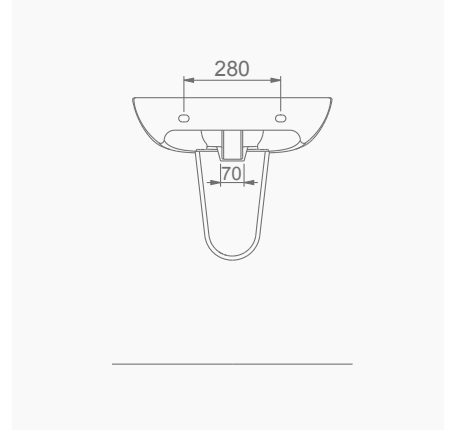

DUVARA MONTAJA UYGUN KOLON VE YARIM AYAK İLE UYUMLU.
SUITABLE FOR WALL MOUNTING AND USING WITH SEMI PEDESTAL AND FULL PEDESTAL.