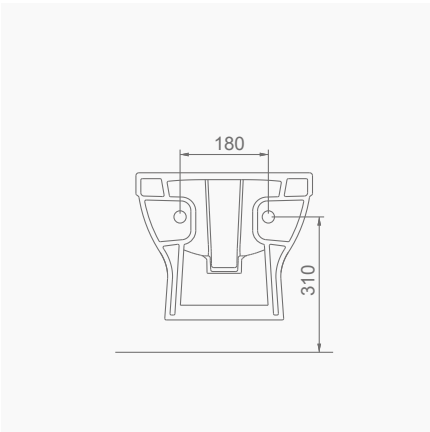

SILVA ASMA BİDE

SILVA WALL-HUNG BIDET

**A043101**  
**SILVA KARE ETAJERLİ TEZGAH LAVABO (65cm)**  
**SILVA WASHBASIN WITH EDGED SHELF (65cm)**

**MOBİLYA KULLANIMINA VE DUVARA MONTAJA UYGUN. TEZGAH ÜZERİNE UYUMLU.**  
**SUITABLE FOR USING WITH BATHROOM FURNITURES AND**  
**WALL MOUNTING. CAN BE USED AS COUNTERTOP.**