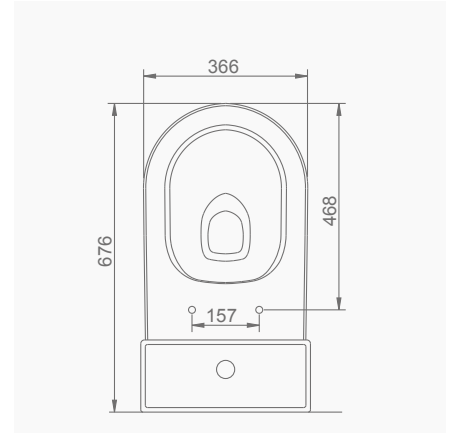

YAVAŞ KAPANIR KAPAK
SLOW CLOSE COVER

TERRA ASMA KLOZET /TERRA WALL-HUNG WC PAN

- A011101 KLOZET / WC PAN
- A010011 YAVAŞ KAPANIR İNCE KAPAK / SLOW CLOSE SLIM SEAT & COVER
- A011102 WC PAN / WITHOUT BIDET FUNCTION