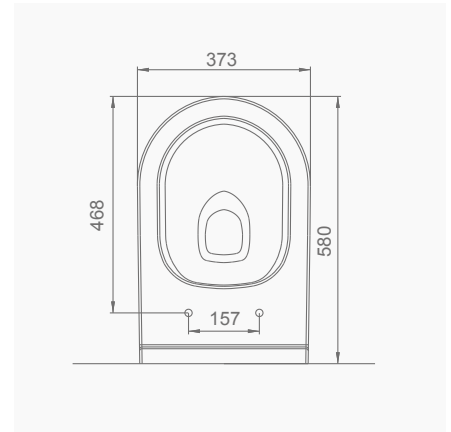

YAVAŞ KAPANIR KAPAK
SLOW CLOSE COVER

TERRA DUVARA TAM DAYALI KLOZET /TERRA BTW CLOSE-COUPLED WC

- A011001 KLOZET / WC PAN
- A015801 REZERVUAR / CISTERN
- AG15501 TERRA İÇ TAKIM / TERRA FLUSH MECHANISM INSIDE
- A010011 YAVAŞ KAPANIR İNCE KAPAK / SLOW CLOSE SLIM SEAT & COVER
- A011002 WC PAN / WITHOUT BIDET FUNCTION

YAVAŞ KAPANIR KAPAK
SLOW CLOSE COVER

TERRA ASMA KLOZET /TERRA WALL-HUNG WC PAN

- A011101 KLOZET / WC PAN
- A010011 YAVAŞ KAPANIR İNCE KAPAK / SLOW CLOSE SLIM SEAT & COVER
- A011102 WC PAN / WITHOUT BIDET FUNCTION