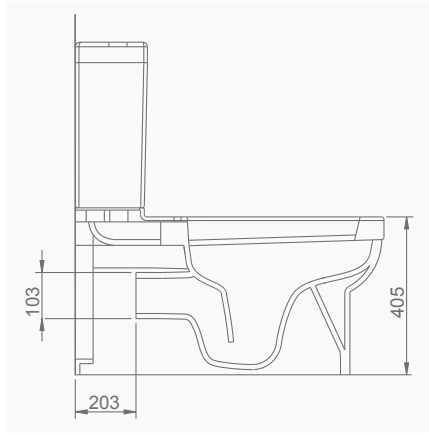

YAVAŞ KAPANIR KAPAK
SLOW CLOSE COVER

TERRA ASMA KLOZET /TERRA WALL-HUNG WC PAN

- A011101 KLOZET / WC PAN
- A010011 YAVAŞ KAPANIR İNCE KAPAK / SLOW CLOSE SLIM SEAT & COVER
- A011102 WC PAN / WITHOUT BIDET FUNCTION