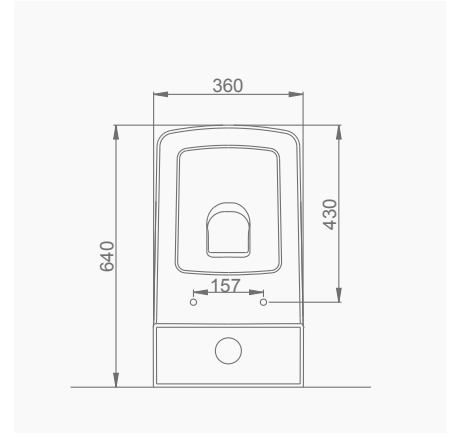

YAVAŞ KAPANIR KAPAK
SLOW CLOSE COVER

LUNA ASMA KLOZET - LUNA WALL-HUNG WC PAN

A061040 KLOZET / WC PAN

A040001 YAVAŞ KAPANIR İNCE KAPAK / SLOW CLOSE SLIM SEAT & COVER

A061041 WC PAN / WITHOUT BIDET FUNCTION