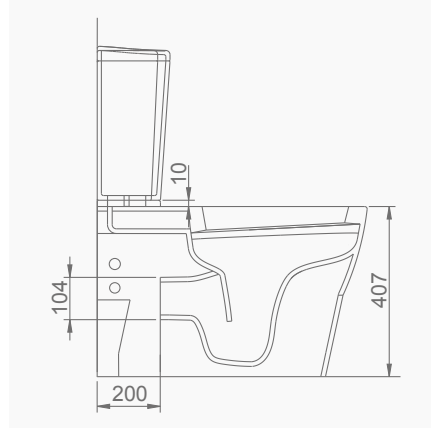

YAVAŞ KAPANIR KAPAK
SLOW CLOSE COVER

VOLCANO ASMA KLOZET /VOLCANO WALL-HUNG WC PAN

A021101 KLOZET / WC PAN

A020011 YAVAŞ KAPANIR İNCE KAPAK / SLOW CLOSE SLIM SEAT & COVER

A021102 WC PAN / WITHOUT BIDET FUNCTION