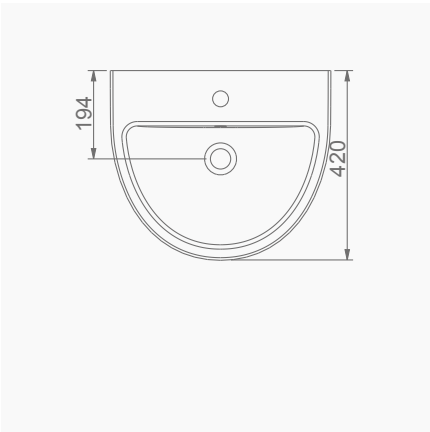

DUVARA MONTAJA UYGUN KOLON VE YARIM AYAK İLE UYUMLU.
SUITABLE FOR WALL MOUNTING AND USING WITH
SEMI PEDESTAL AND FULL PEDESTAL.