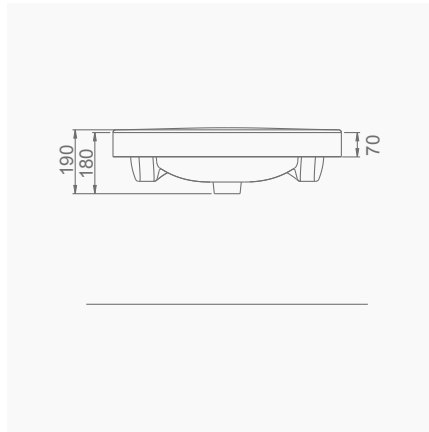

MOBİLYA KULLANIMINA VE DUVARA MONTAJA UYGUN. TEZGAH ÜZERİNE UYUMLU.
SUITABLE FOR USING WITH BATHROOM FURNITURES AND
WALL MOUNTING. CAN BE USED AS COUNTERTOP.