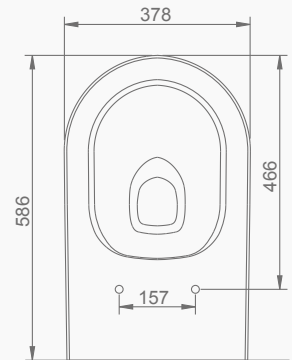

TERRA

%95 DAHA
HIJYENİK
%95 MORE
HYGIENIC

YAVAŞ KAPANIR KAPAK
SLOW CLOSE COVER

TERRA RIM-OUT ASMA KLOZET /TERRA RIM-OUT WALL-HUNG WC PAN

A011111 KLOZET / WC PAN

A010011 YAVAŞ KAPANIR İNCE KAPAK / SLOW CLOSE SLIM SEAT & COVER

A011112 WC PAN / WITHOUT BIDET FUNCTION

YAVAŞ KAPANIR KAPAK
SLOW CLOSE COVER

TERRA YERDEN TEK PARÇA KLOZET /TERRA SINGLE BTW WC PAN

A011031 KLOZET / WC PAN

A010011 YAVAŞ KAPANIR İNCE KAPAK / SLOW CLOSE SLIM SEAT & COVER

A011032 WC PAN / WITHOUT BIDET FUNCTION