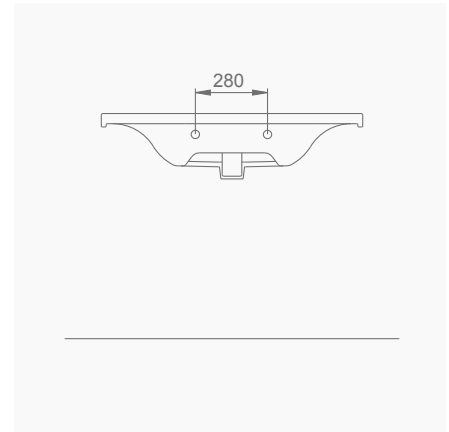

MOBİLYA KULLANIMINA VE DUVARA MONTAJA UYGUN. TEZGAH ÜZERİNE UYUMLU.
SUITABLE FOR USING WITH BATHROOM FURNITURES AND
WALL MOUNTING. CAN BE USED AS COUNTERTOP.