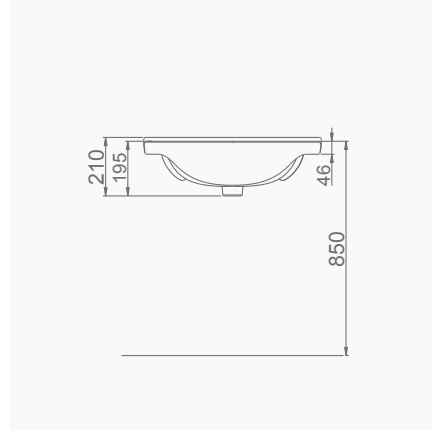

MOBİLYA KULLANIMINA VE DUVARA MONTAJA UYGUN.
SUITABLE FOR USING WITH BATHROOM FURNITURES AND WALL MOUNTING.