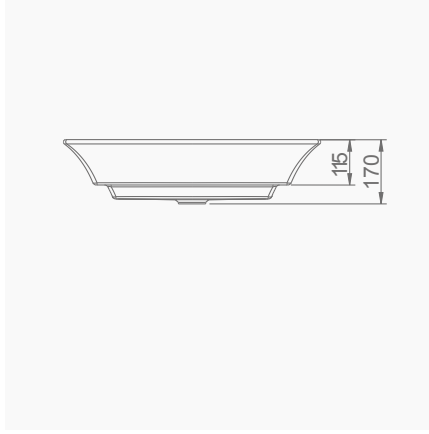

MOBİLYA KULLANIMINA UYGUN. TEZGAH ÜZERİNE UYUMLU.
SUITABLE FOR USING WITH BATHROOM FURNITURES.
CAN BE USED AS COUNTERTOP.