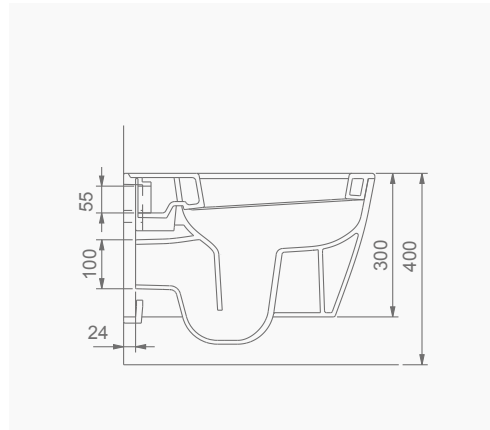

SU TÜKETİMİ
WATER CONSUMPTION

YAVAŞ KAPANIR KAPAK
SLOW CLOSE COVER

LUNA DUVARA TAM DAYALI KLOZET/LUNA BTW CLOSE-COUPLED WC

A061001 KLOZET / WC PAN

A035801 REZERVUAR/ CISTERN

AG35501 LUNA İÇ TAKIM / LUNA FLUSH MECHANISM INSIDE

A040001 YAVAŞ KAPANIR İNCE KAPAK /SLOW CLOSE SLIM SEAT & COVER

A061002 WC PAN / WITHOUT BIDET FUNCTION

YAVAŞ KAPANIR KAPAK
SLOW CLOSE COVER

LUNA ASMA KLOZET - LUNA WALL-HUNG WC PAN

A061040 KLOZET / WC PAN

A040001 YAVAŞ KAPANIR İNCE KAPAK / SLOW CLOSE SLIM SEAT & COVER

A061041 WC PAN / WITHOUT BIDET FUNCTION