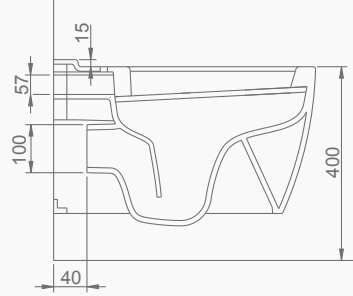

A037001
OCEAN PLUS YERDEN BİDE
OCEAN PLUS BTW BIDET