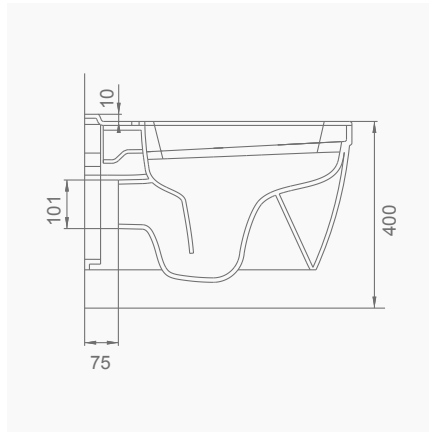

YAVAŞ KAPANIR KAPAK
SLOW CLOSE COVER

TERRA DUVARA TAM DAYALI KLOZET /TERRA BTW CLOSE-COUPLED WC

- A011001 KLOZET / WC PAN
- A015801 REZERVUAR / CISTERN
- AG15501 TERRA İÇ TAKIM / TERRA FLUSH MECHANISM INSIDE
- A010011 YAVAŞ KAPANIR İNCE KAPAK / SLOW CLOSE SLIM SEAT & COVER
- A011002 WC PAN / WITHOUT BIDET FUNCTION

YAVAŞ KAPANIR KAPAK
SLOW CLOSE COVER

TERRA ASMA KLOZET /TERRA WALL-HUNG WC PAN

- A011101 KLOZET / WC PAN
- A010011 YAVAŞ KAPANIR İNCE KAPAK / SLOW CLOSE SLIM SEAT & COVER
- A011102 WC PAN / WITHOUT BIDET FUNCTION