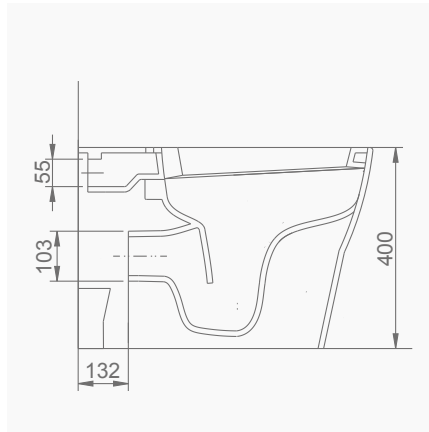

VOLCANO

VOLCANO RIM-OUT ASMA KLOZET / VOLCANO RIM-OUT WALL-HUNG WC PAN
A021111 KLOZET / WC PAN
A020011 YAVAŞ KAPANIR İNCE KAPAK / SLOW CLOSE SLIM SEAT & COVER
A021112 WC PAN / WITHOUT BIDET FUNCTION

VOLCANO YERDEN TEK PARÇA KLOZET / VOLCANO SINGLE BTW WC PAN
A021030 KLOZET / WC PAN
A020011 YAVAŞ KAPANIR İNCE KAPAK / SLOW CLOSE SLIM SEAT & COVER
A021031 WC PAN / WITHOUT BIDET FUNCTION