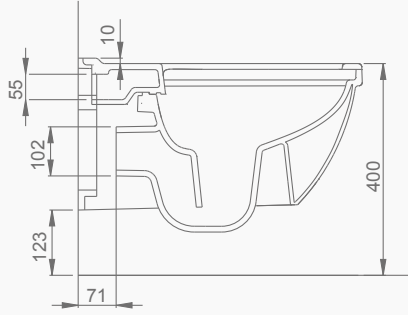

YAVAŞ KAPANIR KAPAK
SLOW CLOSE COVER

TERRA YERDEN TEK PARÇA KLOZET /TERRA SINGLE BTW WC PAN

A011031 KLOZET / WC PAN

A010011 YAVAŞ KAPANIR İNCE KAPAK / SLOW CLOSE SLIM SEAT & COVER

A011032 WC PAN / WITHOUT BIDET FUNCTION