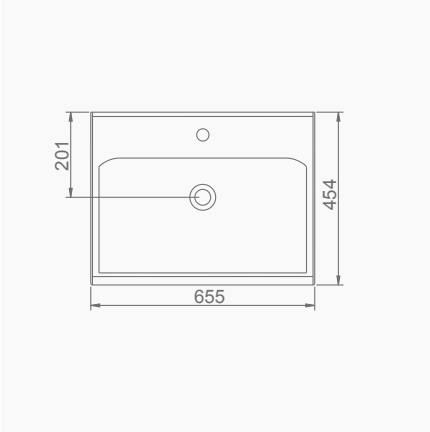

# LUNA

**LUNA ASMA BİDE**  
LUNA WALL-HUNG BIDET

**A063011**  
LUNA YARIM TEZGAH LAVABO (65cm)  
LUNA SEMI-RECESSED WASHBASIN (65cm)

**MOBİLYA KULLANIMINA VE DUVARA MONTAJA UYGUN.**  
SUITABLE FOR USING WITH BATHROOM FURNITURES AND WALL MOUNTING.