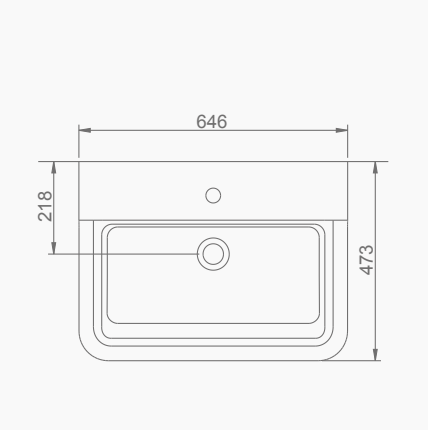

# OCEAN PLUS

**A033001**  
**OCEAN PLUS LAVABO (65cm)**  
**OCEAN PLUS WASHBASIN (65cm)**

**MOBİLYA KULLANIMINA VE DUVARA MONTAJA UYGUN.**  
SUITABLE FOR USING WITH BATHROOM FURNITURES AND WALL MOUNTING.