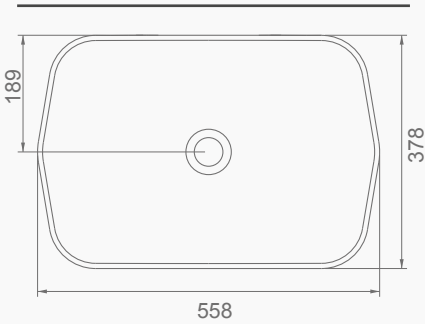

AURA LUCIDA