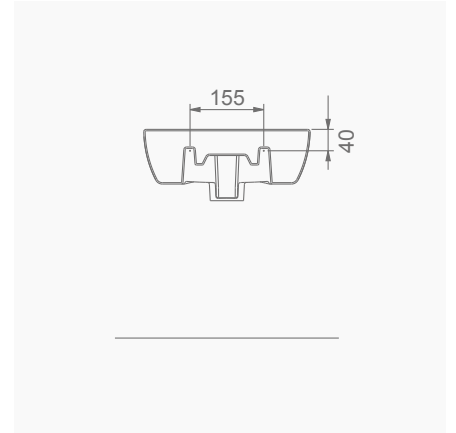

TEK PARÇA ÜRÜNLER STAND-ALONE PRODUCTS

DUVARA MONTAJA UYGUN.
SUITABLE FOR WALL MOUNTING.

DUVARA MONTAJA UYGUN.
SUITABLE FOR WALL MOUNTING.