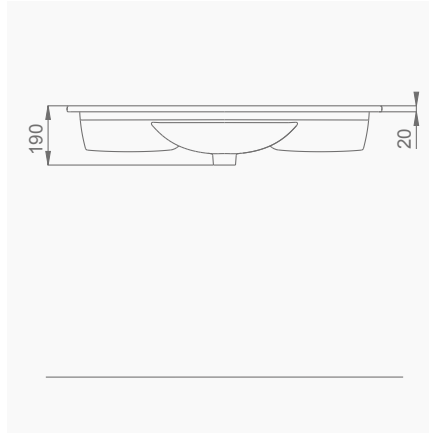

MOBİLYA KULLANIMINA VE DUVARA MONTAJA UYGUN. TEZGAH ÜZERİNE UYUMLU.
SUITABLE FOR USING WITH BATHROOM FURNITURES AND
WALL MOUNTING. CAN BE USED AS COUNTERTOP.