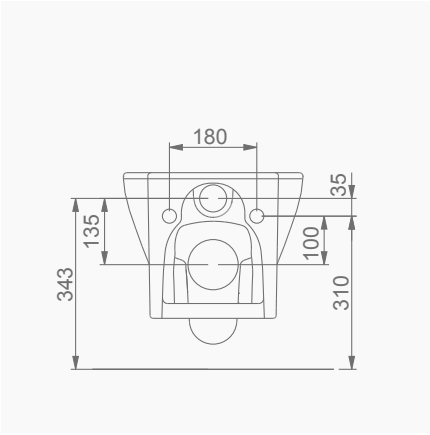

VOLCANO YERDEN TEK PARÇA KLOZET / VOLCANO SINGLE BTW WC PAN
A021030 KLOZET / WC PAN
A020011 YAVAŞ KAPANIR İNCE KAPAK / SLOW CLOSE SLIM SEAT & COVER
A021031 WC PAN / WITHOUT BIDET FUNCTION