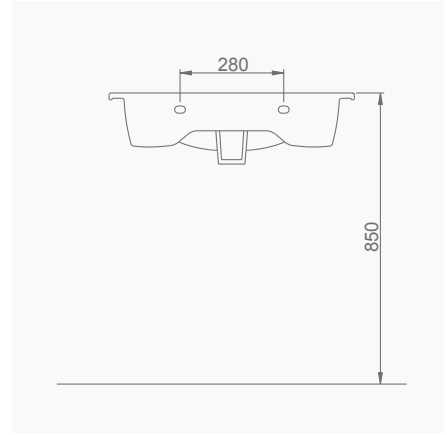

MOBİLYA KULLANIMINA VE DUVARA MONTAJA UYGUN. TEZGAH ÜZERİNE UYUMLU.
SUITABLE FOR USING WITH BATHROOM FURNITURES AND
WALL MOUNTING. CAN BE USED AS COUNTERTOP.