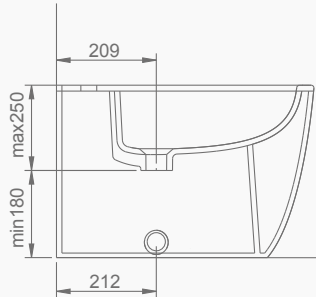

YAVAŞ KAPANIR KAPAK
SLOW CLOSE COVER

OCEAN PLUS

OCEAN PLUS ASMA KLOZET / OCEAN PLUS WALL-HUNG WC PAN

A031111 KLOZET / WC PAN

A030011 YAVAŞ KAPANIR İNCE KAPAK / SLOW CLOSE SLIM SEAT & COVER

A031121 KLOZET SİYAH / WC PAN BLACK

A030021 YAVAŞ KAPANIR İNCE KAPAK SİYAH / SLOW CLOSE SLIM SEAT BLACK & COVER

A031123 KLOZET TURUNCU / WC PAN ORANGE

A030031 YAVAŞ KAPANIR İNCE KAPAK TURUNCU / SLOW CLOSE SLIM SEAT ORANGE & COVER

A031112 WC PAN / WITHOUT BIDET FUNCTION

A037001
OCEAN PLUS YERDEN BİDE
OCEAN PLUS BTW BIDET