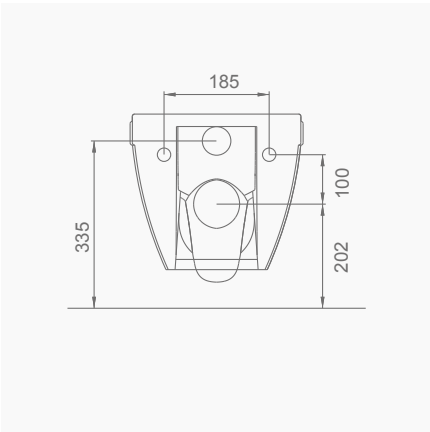

YAVAŞ KAPANIR KAPAK
SLOW CLOSE COVER

TERRA DUVARA TAM DAYALI KLOZET /TERRA BTW CLOSE-COUPLED WC

- A011001 KLOZET / WC PAN
- A015801 REZERVUAR / CISTERN
- AG15501 TERRA İÇ TAKIM / TERRA FLUSH MECHANISM INSIDE
- A010011 YAVAŞ KAPANIR İNCE KAPAK / SLOW CLOSE SLIM SEAT & COVER
- A011002 WC PAN / WITHOUT BIDET FUNCTION

YAVAŞ KAPANIR KAPAK
SLOW CLOSE COVER

TERRA ASMA KLOZET /TERRA WALL-HUNG WC PAN

- A011101 KLOZET / WC PAN
- A010011 YAVAŞ KAPANIR İNCE KAPAK / SLOW CLOSE SLIM SEAT & COVER
- A011102 WC PAN / WITHOUT BIDET FUNCTION