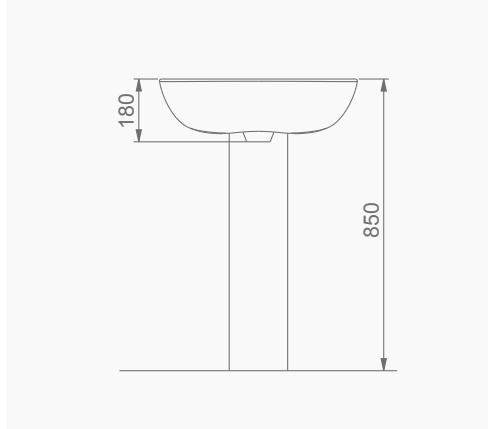

DUVARA MONTAJA UYGUN KOLON VE YARIM AYAK İLE UYUMLU.
SUITABLE FOR WALL MOUNTING AND USING WITH SEMI PEDESTAL AND FULL PEDESTAL.