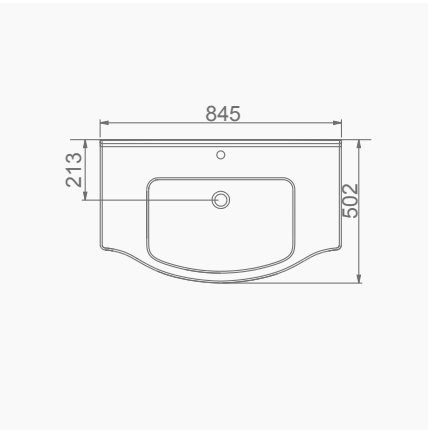

# VOLCANO

**A023050**  
**VOLCANO LAVABO (65cm)**  
VOLCANO WASHBASIN WITH SHELF (65cm)

**MOBİLYA KULLANIMINA VE DUVARA MONTAJA UYGUN.**  
SUITABLE FOR USING WITH BATHROOM FURNITURES AND WALL MOUNTING.

**A024010**  
**VOLCANO LAVABO FFC (85cm)**  
VOLCANO WASHBASIN WITH SHELF (85 cm)