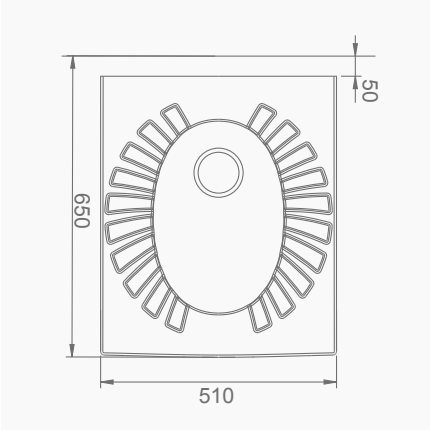

A096002
GÜNEŞ TİPİ HELA TAŞI ÜSTTEN YIKAMA GİRİŞLİ
TOP FLUSH INLET SUN SQUATTING PAN