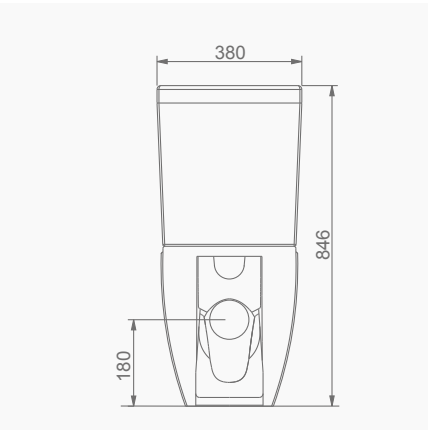

OCEAN PLUS

MOBİLYA KULLANIMINA VE DUVARA MONTAJA UYGUN.
SUITABLE FOR USING WITH BATHROOM FURNITURES AND WALL MOUNTING.

OCEAN PLUS DUVARA TAM DAYALI KLOZET/OCEAN PLUS BTW CLOSE-COUPLED WC
A031001 KLOZET / WC PAN
A035801 REZERVUAR / CISTERN
AG35501 OCEAN PLUS İÇ TAKIM / OCEAN PLUS FLUSH MECHANISM INSIDE
A030011 YAVAŞ KAPANIR İNCE KAPAK / SLOW CLOSE SLIM SEAT & COVER

A031011 KLOZET SİYAH/ WC PAN BLACK
A030021 YAVAŞ KAPANIR İNCE KAPAK SİYAH / SLOW CLOSE SLIM SEAT BLACK & COVER
A035811 REZERVUAR SİYAH / CISTERN BLACK

A031002 WC PAN / WITHOUT BIDET FUNCTION