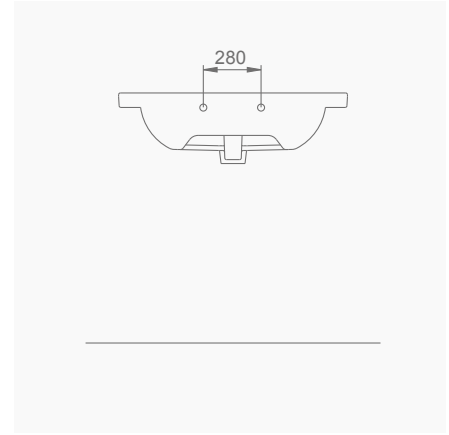

SILVA ASMA BİDE

SILVA WALL-HUNG BIDET

**A043101**  
**SILVA KARE ETAJERLİ TEZGAH LAVABO (65cm)**  
**SILVA WASHBASIN WITH EDGED SHELF (65cm)**

**MOBİLYA KULLANIMINA VE DUVARA MONTAJA UYGUN. TEZGAH ÜZERİNE UYUMLU.**  
**SUITABLE FOR USING WITH BATHROOM FURNITURES AND**  
**WALL MOUNTING. CAN BE USED AS COUNTERTOP.**