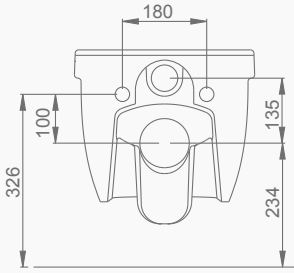

YAVAŞ KAPANIR KAPAK
SLOW CLOSE COVER

TERRA YERDEN TEK PARÇA KLOZET /TERRA SINGLE BTW WC PAN

A011031 KLOZET / WC PAN

A010011 YAVAŞ KAPANIR İNCE KAPAK / SLOW CLOSE SLIM SEAT & COVER

A011032 WC PAN / WITHOUT BIDET FUNCTION