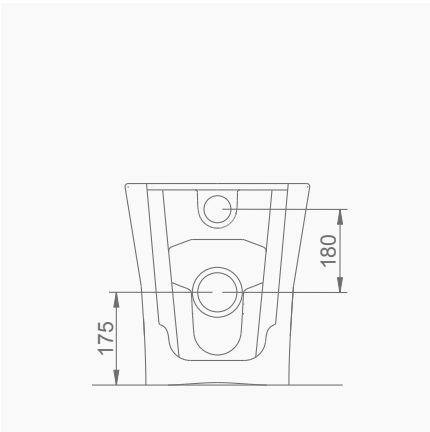

VOLCANO

VOLCANO RIM-OUT ASMA KLOZET / VOLCANO RIM-OUT WALL-HUNG WC PAN
A021111 KLOZET / WC PAN
A020011 YAVAŞ KAPANIR İNCE KAPAK / SLOW CLOSE SLIM SEAT & COVER
A021112 WC PAN / WITHOUT BIDET FUNCTION

VOLCANO YERDEN TEK PARÇA KLOZET / VOLCANO SINGLE BTW WC PAN
A021030 KLOZET / WC PAN
A020011 YAVAŞ KAPANIR İNCE KAPAK / SLOW CLOSE SLIM SEAT & COVER
A021031 WC PAN / WITHOUT BIDET FUNCTION