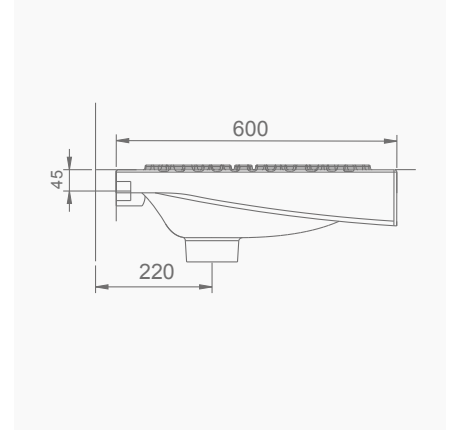

A096002
GÜNEŞ TİPİ HELA TAŞI ÜSTTEN YIKAMA GİRİŞLİ
TOP FLUSH INLET SUN SQUATTING PAN