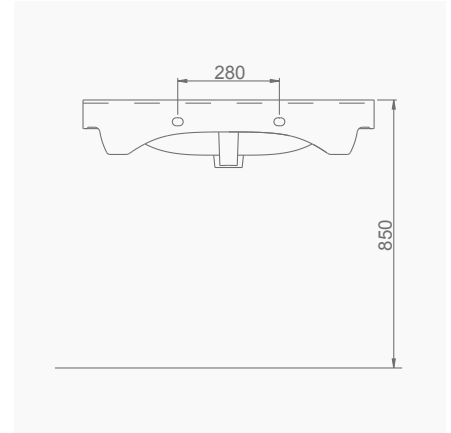

MOBİLYA KULLANIMINA VE DUVARA MONTAJA UYGUN. TEZGAH ÜZERİNE UYUMLU.
SUITABLE FOR USING WITH BATHROOM FURNITURES AND
WALL MOUNTING. CAN BE USED AS COUNTERTOP.