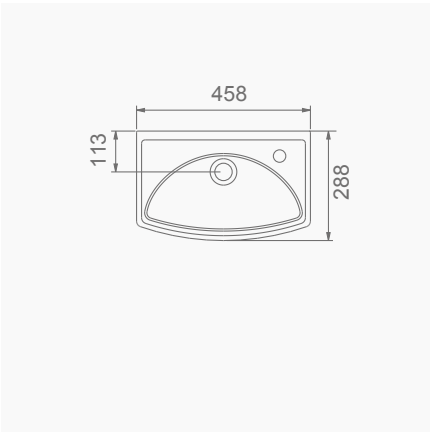

DUVARA MONTAJA UYGUN.
SUITABLE FOR WALL MOUNTING.