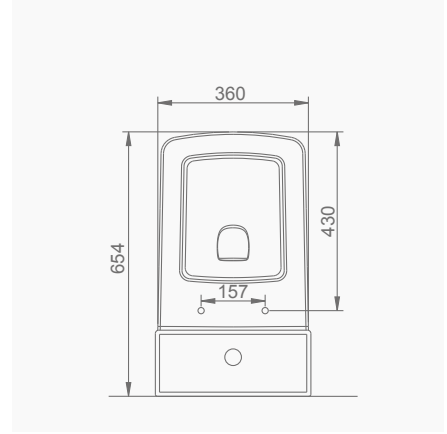

SILVA DUVARA TAM DAYALI KLOZET /BTW CLOSE-COUPLED WC

- A041001 KLOZET / WC PAN
- A015801 REZERVUAR / CISTERN
- AG15501 SILVA İÇ TAKIM / SILVA FLUSH MECHANISM INSIDE
- A040001 YAVAŞ KAPANIR İNCE KAPAK /SLOW CLOSE SLIM SEAT & COVER
- A041002 WC PAN / WITHOUT BIDET FUNCTION