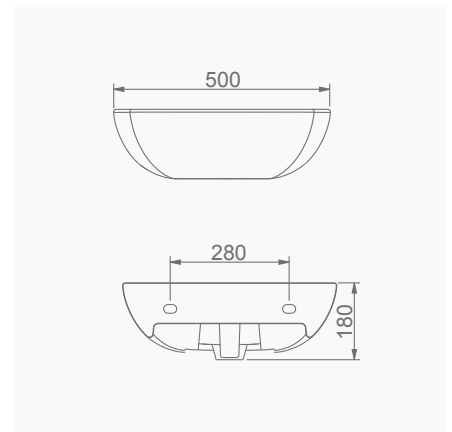

A053001
LAVABO (50cm)
WASHBASIN (50cm)

DUVARA MONTAJA UYGUN KOLON VE YARIM AYAK İLE UYUMLU.
SUITABLE FOR WALL MOUNTING AND USING WITH
SEMI PEDESTAL AND FULL PEDESTAL.