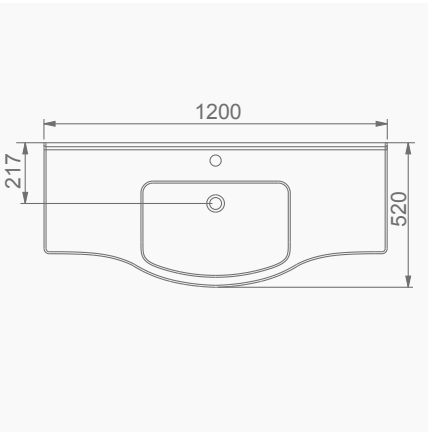

MOBİLYA KULLANIMINA VE DUVARA MONTAJA UYGUN.
SUITABLE FOR USING WITH BATHROOM FURNITURES AND WALL MOUNTING.