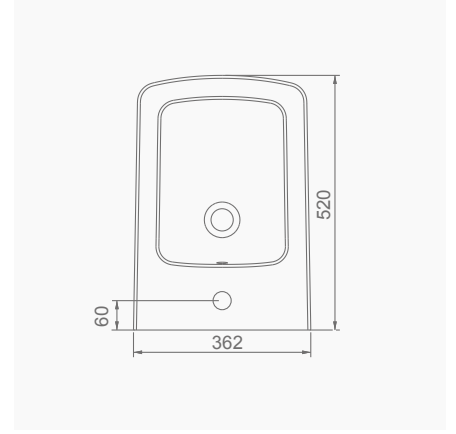

# LUNA

**LUNA ASMA BİDE**  
LUNA WALL-HUNG BIDET

**A063011**  
LUNA YARIM TEZGAH LAVABO (65cm)  
LUNA SEMI-RECESSED WASHBASIN (65cm)

**MOBİLYA KULLANIMINA VE DUVARA MONTAJA UYGUN.**  
SUITABLE FOR USING WITH BATHROOM FURNITURES AND WALL MOUNTING.