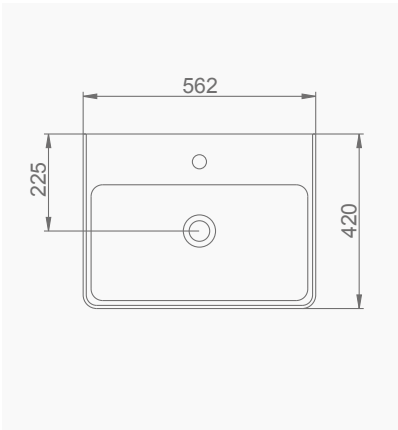

MOBİLYA KULLANIMINA VE DUVARA MONTAJA UYGUN. TEZGAH ÜZERİNE UYUMLU.

SUITABLE FOR USING WITH BATHROOM FURNITURES AND WALL MOUNTING. CAN BE USED AS COUNTERTOP.