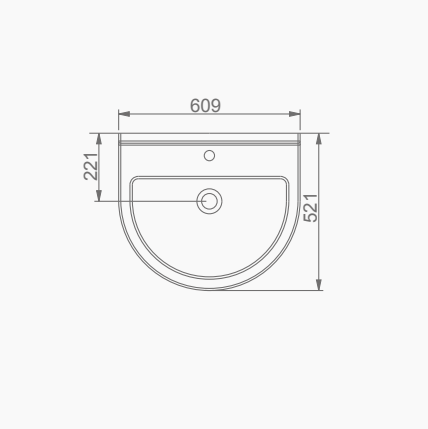

DUVARA MONTAJA UYGUN KOLON VE YARIM AYAK İLE UYUMLU.
SUITABLE FOR WALL MOUNTING AND USING WITH SEMI PEDESTAL AND FULL PEDESTAL.