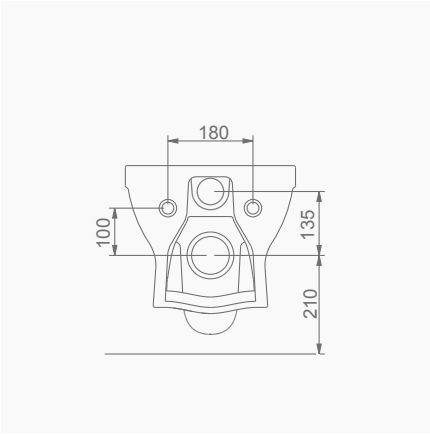

SILVA ASMA BİDE

SILVA WALL-HUNG BIDET

**A043101**  
**SILVA KARE ETAJERLİ TEZGAH LAVABO (65cm)**  
**SILVA WASHBASIN WITH EDGED SHELF (65cm)**

**MOBİLYA KULLANIMINA VE DUVARA MONTAJA UYGUN. TEZGAH ÜZERİNE UYUMLU.**  
**SUITABLE FOR USING WITH BATHROOM FURNITURES AND**  
**WALL MOUNTING. CAN BE USED AS COUNTERTOP.**