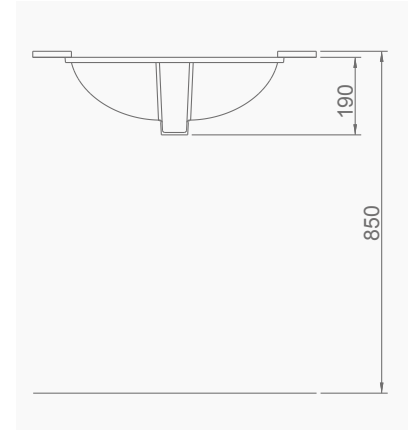

A053011
TEZGAH ALTI OVAL LAVABO (55 cm)
UNDERCOUNTER OVAL WASHBASIN (55 cm)

TEZGAH ALTI KULLANIMINA UYGUN.
CAN BE USED AS UNDERCOUNTER.