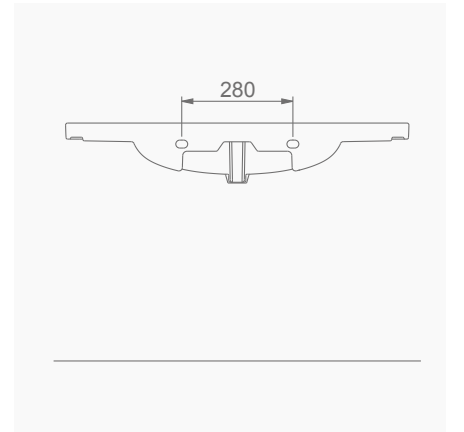

MOBİLYA KULLANIMINA VE DUVARA MONTAJA UYGUN.
SUITABLE FOR USING WITH BATHROOM FURNITURES AND WALL MOUNTING.