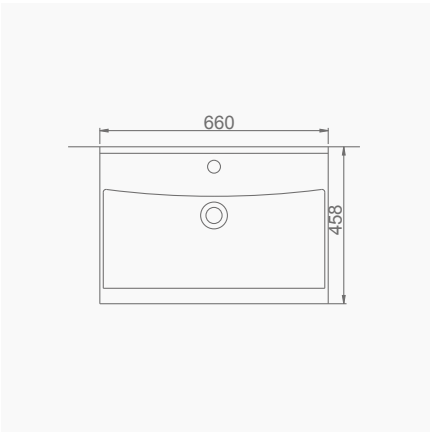

MOBİLYA KULLANIMINA VE DUVARA MONTAJA UYGUN. TEZGAH ÜZERİNE UYUMLU.
SUITABLE FOR USING WITH BATHROOM FURNITURES AND
WALL MOUNTING. CAN BE USED AS COUNTERTOP.