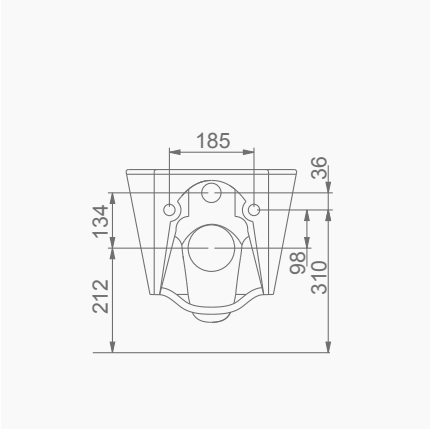

VOLCANO

SU TÜKETİMİ
WATER CONSUMPTION

YAVAŞ KAPANIR KAPAK
SLOW CLOSE COVER

VOLCANO DUVARA TAM DAYALI KLOZET /VOLCANO BTW CLOSE-COUPLED WC

A021001 KLOZET / WC PAN

A025801 REZERVUAR / CISTERN

AG25501 VOLCANO İÇ TAKIM / VOLCANO FLUSH MECHANISM INSIDE

A020011 YAVAŞ KAPANIR İNCE KAPAK / SLOW CLOSE SLIM SEAT & COVER

A021002 WC PAN / WITHOUT BIDET FUNCTION

YAVAŞ KAPANIR KAPAK
SLOW CLOSE COVER

VOLCANO ASMA KLOZET /VOLCANO WALL-HUNG WC PAN

A021101 KLOZET / WC PAN

A020011 YAVAŞ KAPANIR İNCE KAPAK / SLOW CLOSE SLIM SEAT & COVER

A021102 WC PAN / WITHOUT BIDET FUNCTION