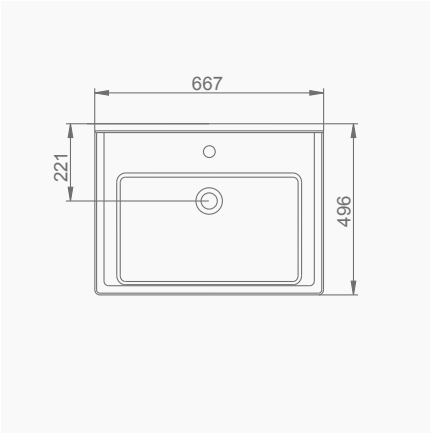

SILVA ASMA BİDE

SILVA WALL-HUNG BIDET

**A043101**  
**SILVA KARE ETAJERLİ TEZGAH LAVABO (65cm)**  
**SILVA WASHBASIN WITH EDGED SHELF (65cm)**

**MOBİLYA KULLANIMINA VE DUVARA MONTAJA UYGUN. TEZGAH ÜZERİNE UYUMLU.**  
**SUITABLE FOR USING WITH BATHROOM FURNITURES AND**  
**WALL MOUNTING. CAN BE USED AS COUNTERTOP.**