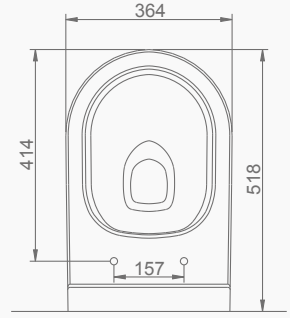

A037001
OCEAN PLUS YERDEN BİDE
OCEAN PLUS BTW BIDET