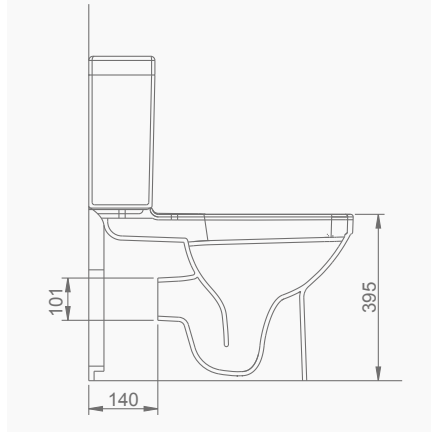

SILVA DUVARA TAM DAYALI KLOZET /BTW CLOSE-COUPLED WC

- A041001 KLOZET / WC PAN
- A015801 REZERVUAR / CISTERN
- AG15501 SILVA İÇ TAKIM / SILVA FLUSH MECHANISM INSIDE
- A040001 YAVAŞ KAPANIR İNCE KAPAK /SLOW CLOSE SLIM SEAT & COVER
- A041002 WC PAN / WITHOUT BIDET FUNCTION