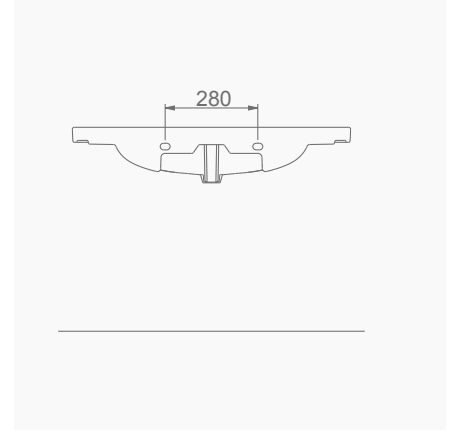

MOBİLYA KULLANIMINA VE DUVARA MONTAJA UYGUN.
SUITABLE FOR USING WITH BATHROOM FURNITURES AND WALL MOUNTING.