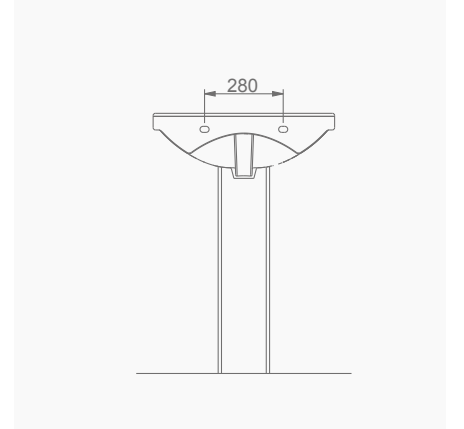

DUVARA MONTAJA UYGUN KOLON VE YARIM AYAK İLE UYUMLU.
SUITABLE FOR WALL MOUNTING AND USING WITH SEMI PEDESTAL AND FULL PEDESTAL.