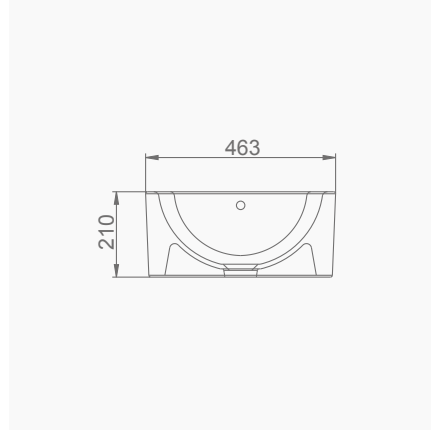

MOBİLYA KULLANIMINA UYGUN. TEZGAH ÜZERİNE UYUMLU.
SUITABLE FOR USING WITH BATHROOM FURNITURES.
CAN BE USED AS COUNTERTOP.