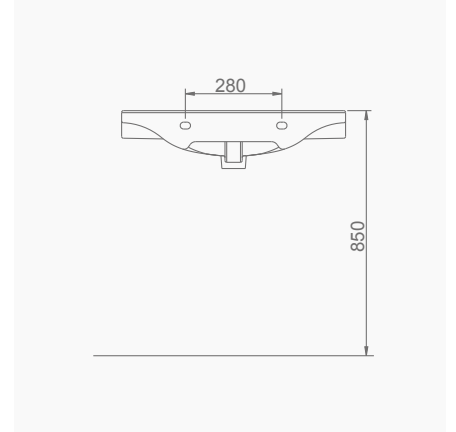

# LUNA

**LUNA ASMA BİDE**  
LUNA WALL-HUNG BIDET

**A063011**  
LUNA YARIM TEZGAH LAVABO (65cm)  
LUNA SEMI-RECESSED WASHBASIN (65cm)

**MOBİLYA KULLANIMINA VE DUVARA MONTAJA UYGUN.**  
SUITABLE FOR USING WITH BATHROOM FURNITURES AND WALL MOUNTING.