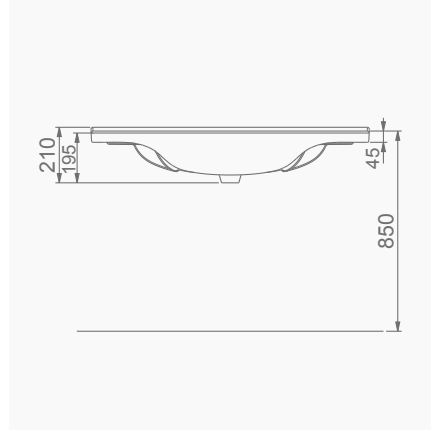

MOBİLYA KULLANIMINA VE DUVARA MONTAJA UYGUN.
SUITABLE FOR USING WITH BATHROOM FURNITURES AND WALL MOUNTING.