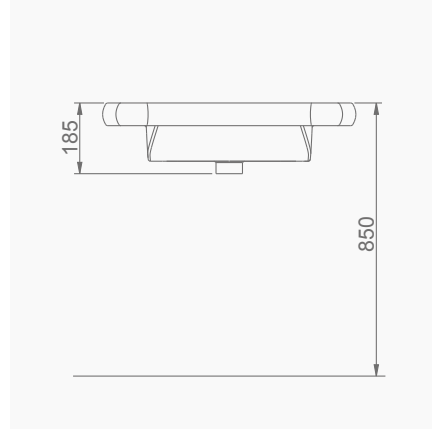

BEDENSEL ENGELLİ DISABLED

A051090 BEDENSEL ENGELLİ KLOZET / DISABLED CLOSE COUPLET WC
A052001 REZERVUAR (İç Takımsız) / CISTERN (Without Flush Mechanism)
AG50004 YAVAŞ KAPANIR KLOZET KAPAĞI / SEAT & COVER SLOW CLOSE
AG50002 KLOZET KAPAĞI / STANDART SEAT & COVER

A051091 WC PAN / WITHOUT BIDET FUNCTION

A052067
BEDENSEL ENGELLİ LAVABO
DISABLED WASHBASIN