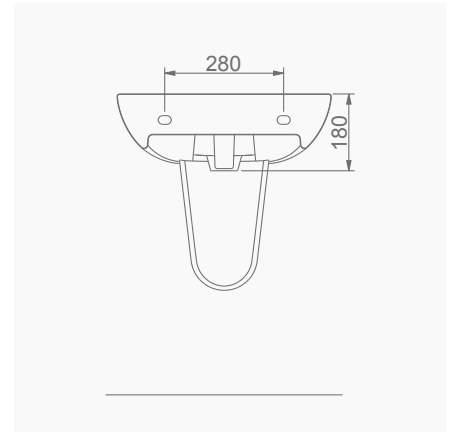

DUVARA MONTAJA UYGUN KOLON VE YARIM AYAK İLE UYUMLU.
SUITABLE FOR WALL MOUNTING AND USING WITH
SEMI PEDESTAL AND FULL PEDESTAL.