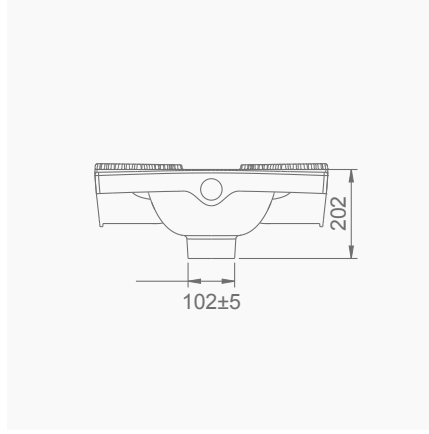

A096002
GÜNEŞ TİPİ HELA TAŞI ÜSTTEN YIKAMA GİRİŞLİ
TOP FLUSH INLET SUN SQUATTING PAN