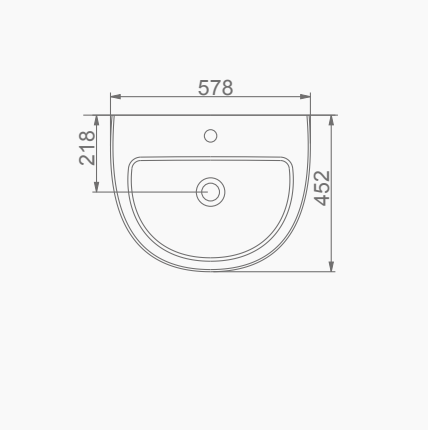

DUVARA MONTAJA UYGUN KOLON VE YARIM AYAK İLE UYUMLU.
SUITABLE FOR WALL MOUNTING AND USING WITH SEMI PEDESTAL AND FULL PEDESTAL.