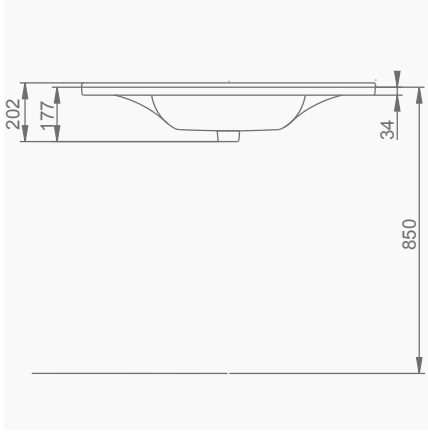

MOBİLYA KULLANIMINA VE DUVARA MONTAJA UYGUN. TEZGAH ÜZERİNE UYUMLU.
SUITABLE FOR USING WITH BATHROOM FURNITURES AND
WALL MOUNTING. CAN BE USED AS COUNTERTOP.