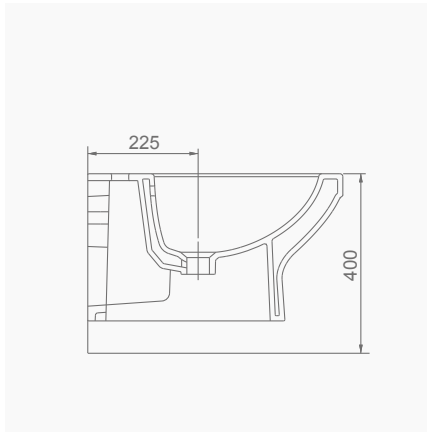

SILVA ASMA BİDE

SILVA WALL-HUNG BIDET

**A043101**  
**SILVA KARE ETAJERLİ TEZGAH LAVABO (65cm)**  
**SILVA WASHBASIN WITH EDGED SHELF (65cm)**

**MOBİLYA KULLANIMINA VE DUVARA MONTAJA UYGUN. TEZGAH ÜZERİNE UYUMLU.**  
**SUITABLE FOR USING WITH BATHROOM FURNITURES AND**  
**WALL MOUNTING. CAN BE USED AS COUNTERTOP.**