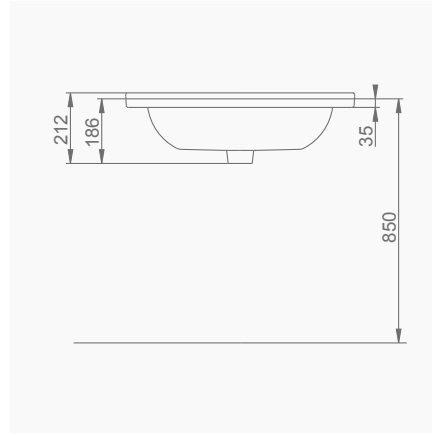

SILVA ASMA BİDE

SILVA WALL-HUNG BIDET

**A043101**  
**SILVA KARE ETAJERLİ TEZGAH LAVABO (65cm)**  
**SILVA WASHBASIN WITH EDGED SHELF (65cm)**

**MOBİLYA KULLANIMINA VE DUVARA MONTAJA UYGUN. TEZGAH ÜZERİNE UYUMLU.**  
**SUITABLE FOR USING WITH BATHROOM FURNITURES AND**  
**WALL MOUNTING. CAN BE USED AS COUNTERTOP.**