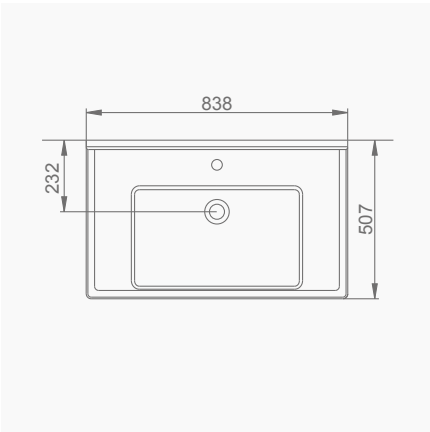

MOBİLYA KULLANIMINA VE DUVARA MONTAJA UYGUN. TEZGAH ÜZERİNE UYUMLU.
SUITABLE FOR USING WITH BATHROOM FURNITURES AND
WALL MOUNTING. CAN BE USED AS COUNTERTOP.