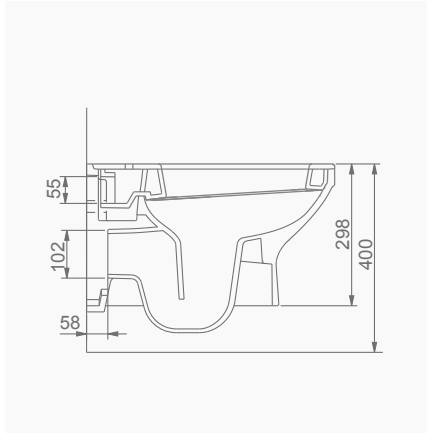

SILVA ASMA BİDE

SILVA WALL-HUNG BIDET

**A043101**  
**SILVA KARE ETAJERLİ TEZGAH LAVABO (65cm)**  
**SILVA WASHBASIN WITH EDGED SHELF (65cm)**

**MOBİLYA KULLANIMINA VE DUVARA MONTAJA UYGUN. TEZGAH ÜZERİNE UYUMLU.**  
**SUITABLE FOR USING WITH BATHROOM FURNITURES AND**  
**WALL MOUNTING. CAN BE USED AS COUNTERTOP.**