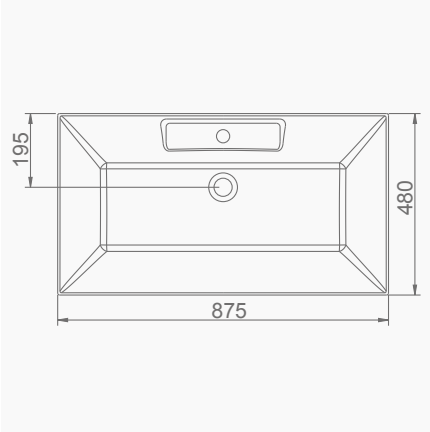

MOBİLYA KULLANIMINA UYGUN. TEZGAH ÜZERİNE UYUMLU.
SUITABLE FOR USING WITH BATHROOM FURNITURES.
CAN BE USED AS COUNTERTOP.