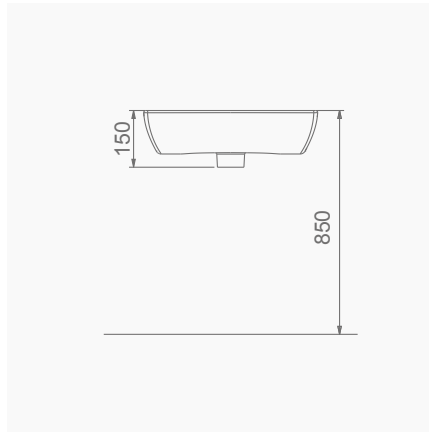

DUVARA MONTAJA UYGUN.
SUITABLE FOR WALL MOUNTING.