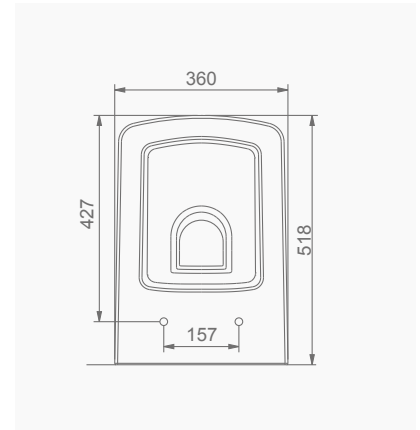

SU TÜKETİMİ
WATER CONSUMPTION

YAVAŞ KAPANIR KAPAK
SLOW CLOSE COVER

LUNA DUVARA TAM DAYALI KLOZET/LUNA BTW CLOSE-COUPLED WC

A061001 KLOZET / WC PAN

A035801 REZERVUAR/ CISTERN

AG35501 LUNA İÇ TAKIM / LUNA FLUSH MECHANISM INSIDE

A040001 YAVAŞ KAPANIR İNCE KAPAK /SLOW CLOSE SLIM SEAT & COVER

A061002 WC PAN / WITHOUT BIDET FUNCTION

YAVAŞ KAPANIR KAPAK
SLOW CLOSE COVER

LUNA ASMA KLOZET - LUNA WALL-HUNG WC PAN

A061040 KLOZET / WC PAN

A040001 YAVAŞ KAPANIR İNCE KAPAK / SLOW CLOSE SLIM SEAT & COVER

A061041 WC PAN / WITHOUT BIDET FUNCTION