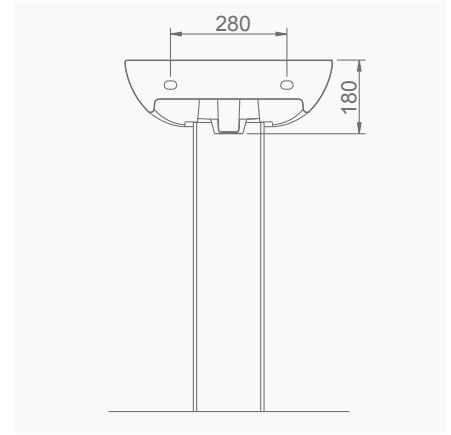

DUVARA MONTAJA UYGUN KOLON VE YARIM AYAK İLE UYUMLU.
SUITABLE FOR WALL MOUNTING AND USING WITH
SEMI PEDESTAL AND FULL PEDESTAL.