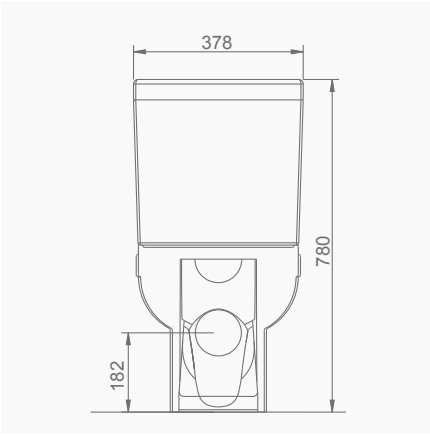

YAVAŞ KAPANIR KAPAK
SLOW CLOSE COVER

TERRA ASMA KLOZET /TERRA WALL-HUNG WC PAN

- A011101 KLOZET / WC PAN
- A010011 YAVAŞ KAPANIR İNCE KAPAK / SLOW CLOSE SLIM SEAT & COVER
- A011102 WC PAN / WITHOUT BIDET FUNCTION