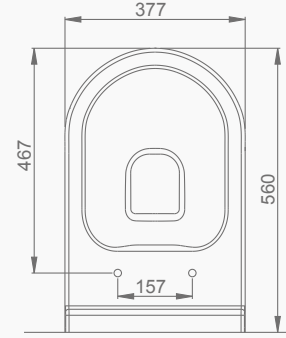

YAVAŞ KAPANIR KAPAK
SLOW CLOSE COVER

TERRA YERDEN TEK PARÇA KLOZET /TERRA SINGLE BTW WC PAN

A011031 KLOZET / WC PAN

A010011 YAVAŞ KAPANIR İNCE KAPAK / SLOW CLOSE SLIM SEAT & COVER

A011032 WC PAN / WITHOUT BIDET FUNCTION