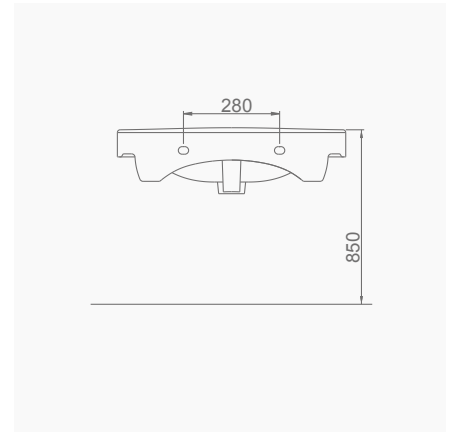

MOBİLYA KULLANIMINA VE DUVARA MONTAJA UYGUN. TEZGAH ÜZERİNE UYUMLU.
SUITABLE FOR USING WITH BATHROOM FURNITURES AND
WALL MOUNTING. CAN BE USED AS COUNTERTOP.