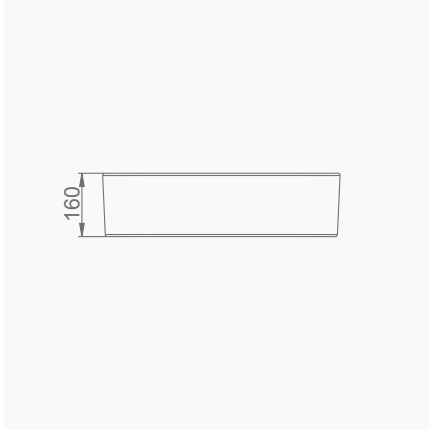

MOBİLYA KULLANIMINA UYGUN. TEZGAH ÜZERİNE UYUMLU.

SUITABLE FOR USING WITH BATHROOM FURNITURES. CAN BE USED AS COUNTERTOP.