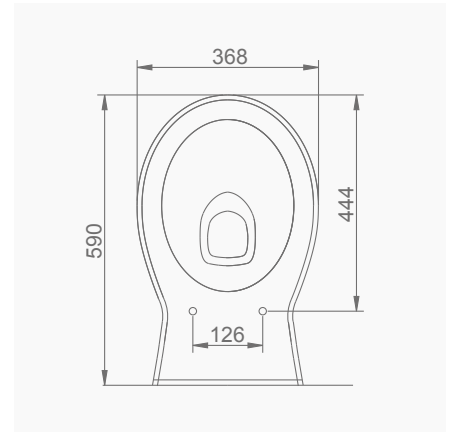

VOLCANO

VOLCANO RIM-OUT ASMA KLOZET / VOLCANO RIM-OUT WALL-HUNG WC PAN
A021111 KLOZET / WC PAN
A020011 YAVAŞ KAPANIR İNCE KAPAK / SLOW CLOSE SLIM SEAT & COVER
A021112 WC PAN / WITHOUT BIDET FUNCTION

VOLCANO YERDEN TEK PARÇA KLOZET / VOLCANO SINGLE BTW WC PAN
A021030 KLOZET / WC PAN
A020011 YAVAŞ KAPANIR İNCE KAPAK / SLOW CLOSE SLIM SEAT & COVER
A021031 WC PAN / WITHOUT BIDET FUNCTION