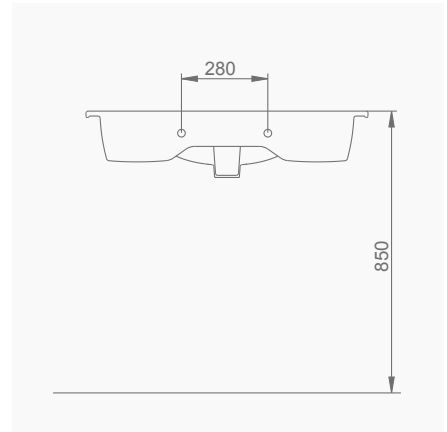

MOBİLYA KULLANIMINA VE DUVARA MONTAJA UYGUN. TEZGAH ÜZERİNE UYUMLU.
SUITABLE FOR USING WITH BATHROOM FURNITURES AND WALL MOUNTING.
CAN BE USED AS COUNTERTOP.