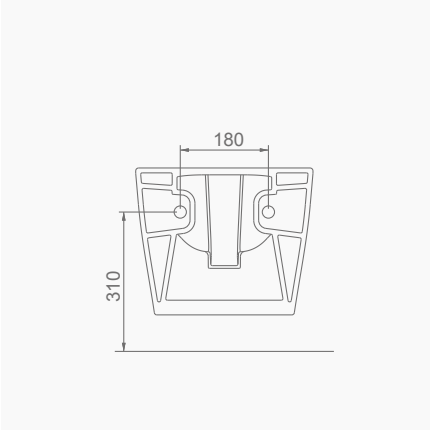

# LUNA

**LUNA ASMA BİDE**  
LUNA WALL-HUNG BIDET

**A063011**  
LUNA YARIM TEZGAH LAVABO (65cm)  
LUNA SEMI-RECESSED WASHBASIN (65cm)

**MOBİLYA KULLANIMINA VE DUVARA MONTAJA UYGUN.**  
SUITABLE FOR USING WITH BATHROOM FURNITURES AND WALL MOUNTING.