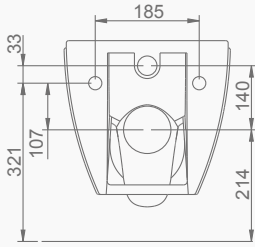

A037001
OCEAN PLUS YERDEN BİDE
OCEAN PLUS BTW BIDET