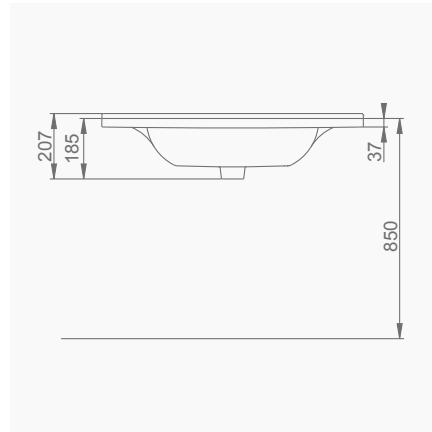

MOBİLYA KULLANIMINA VE DUVARA MONTAJA UYGUN. TEZGAH ÜZERİNE UYUMLU.
SUITABLE FOR USING WITH BATHROOM FURNITURES AND
WALL MOUNTING. CAN BE USED AS COUNTERTOP.