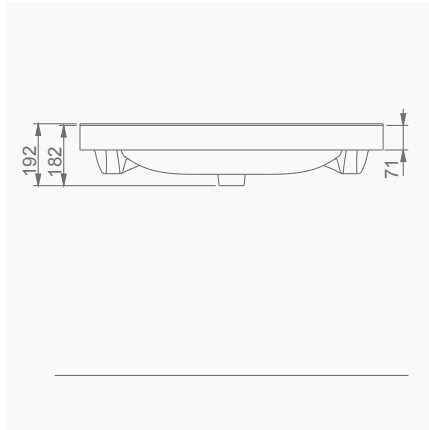

MOBİLYA KULLANIMINA VE DUVARA MONTAJA UYGUN. TEZGAH ÜZERİNE UYUMLU.
SUITABLE FOR USING WITH BATHROOM FURNITURES AND
WALL MOUNTING. CAN BE USED AS COUNTERTOP.