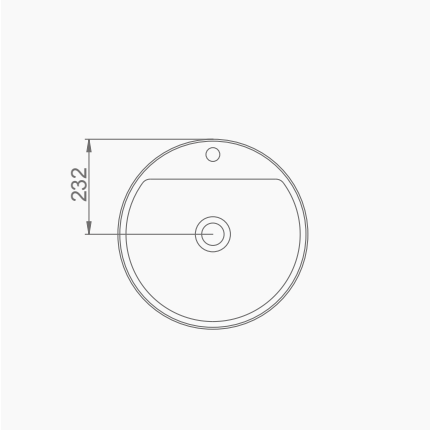

MOBİLYA KULLANIMINA UYGUN. TEZGAH ÜZERİNE UYUMLU.
SUITABLE FOR USING WITH BATHROOM FURNITURES.
CAN BE USED AS COUNTERTOP.