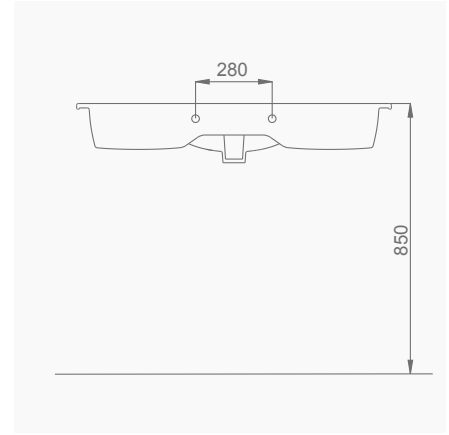

MOBİLYA KULLANIMINA VE DUVARA MONTAJA UYGUN. TEZGAH ÜZERİNE UYUMLU.
SUITABLE FOR USING WITH BATHROOM FURNITURES AND
WALL MOUNTING. CAN BE USED AS COUNTERTOP.