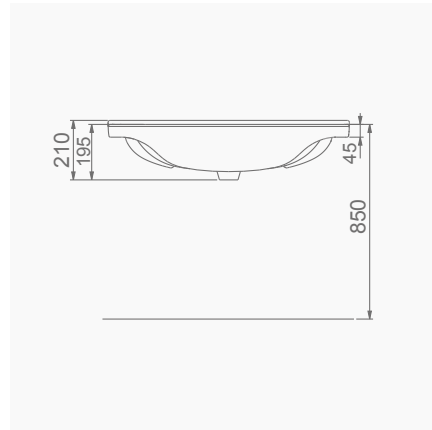

# VOLCANO

**A023050**  
**VOLCANO LAVABO (65cm)**  
VOLCANO WASHBASIN WITH SHELF (65cm)

**MOBİLYA KULLANIMINA VE DUVARA MONTAJA UYGUN.**  
SUITABLE FOR USING WITH BATHROOM FURNITURES AND WALL MOUNTING.

**A024010**  
**VOLCANO LAVABO FFC (85cm)**  
VOLCANO WASHBASIN WITH SHELF (85 cm)