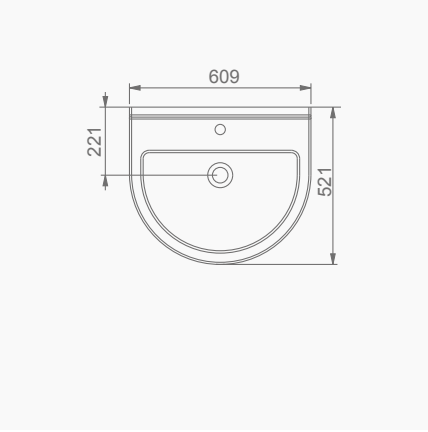

DUVARA MONTAJA UYGUN KOLON VE YARIM AYAK İLE UYUMLU.
SUITABLE FOR WALL MOUNTING AND USING WITH SEMI PEDESTAL AND FULL PEDESTAL.