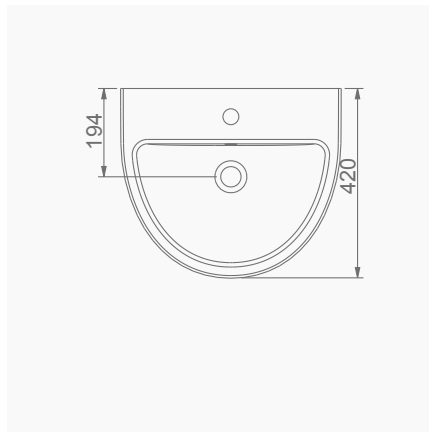

A053001
LAVABO (50cm)
WASHBASIN (50cm)

DUVARA MONTAJA UYGUN KOLON VE YARIM AYAK İLE UYUMLU.
SUITABLE FOR WALL MOUNTING AND USING WITH
SEMI PEDESTAL AND FULL PEDESTAL.