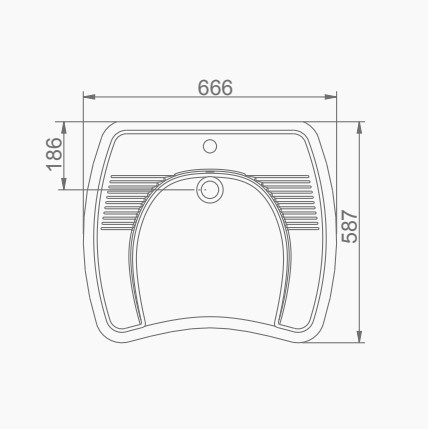

BEDENSEL ENGELLİ DISABLED

A051090 BEDENSEL ENGELLİ KLOZET / DISABLED CLOSE COUPLET WC
A052001 REZERVUAR (İç Takımsız) / CISTERN (Without Flush Mechanism)
AG50004 YAVAŞ KAPANIR KLOZET KAPAĞI / SEAT & COVER SLOW CLOSE
AG50002 KLOZET KAPAĞI / STANDART SEAT & COVER

A051091 WC PAN / WITHOUT BIDET FUNCTION

A052067
BEDENSEL ENGELLİ LAVABO
DISABLED WASHBASIN