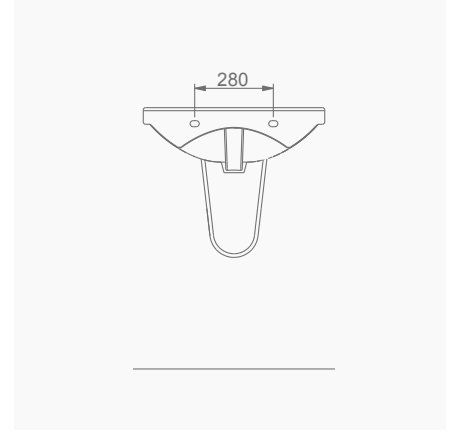

DUVARA MONTAJA UYGUN KOLON VE YARIM AYAK İLE UYUMLU.
SUITABLE FOR WALL MOUNTING AND USING WITH SEMI PEDESTAL AND FULL PEDESTAL.