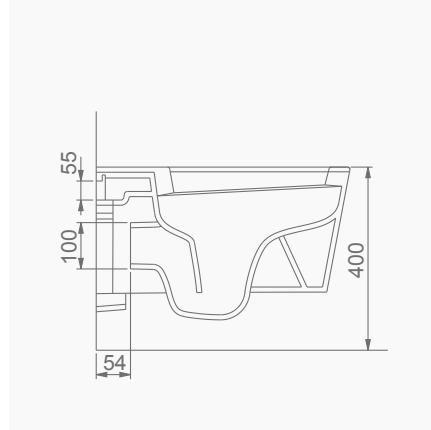

VOLCANO

SU TÜKETİMİ
WATER CONSUMPTION

YAVAŞ KAPANIR KAPAK
SLOW CLOSE COVER

VOLCANO DUVARA TAM DAYALI KLOZET /VOLCANO BTW CLOSE-COUPLED WC

A021001 KLOZET / WC PAN

A025801 REZERVUAR / CISTERN

AG25501 VOLCANO İÇ TAKIM / VOLCANO FLUSH MECHANISM INSIDE

A020011 YAVAŞ KAPANIR İNCE KAPAK / SLOW CLOSE SLIM SEAT & COVER

A021002 WC PAN / WITHOUT BIDET FUNCTION

YAVAŞ KAPANIR KAPAK
SLOW CLOSE COVER

VOLCANO ASMA KLOZET /VOLCANO WALL-HUNG WC PAN

A021101 KLOZET / WC PAN

A020011 YAVAŞ KAPANIR İNCE KAPAK / SLOW CLOSE SLIM SEAT & COVER

A021102 WC PAN / WITHOUT BIDET FUNCTION