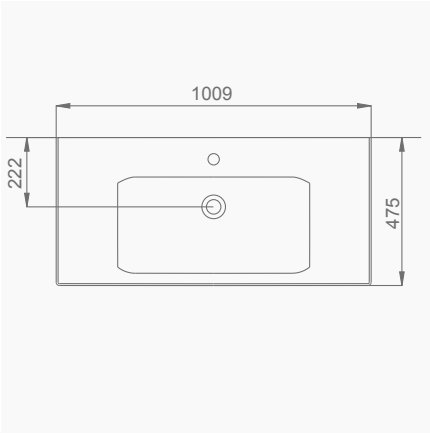

MOBİLYA KULLANIMINA VE DUVARA MONTAJA UYGUN. TEZGAH ÜZERİNE UYUMLU.
SUITABLE FOR USING WITH BATHROOM FURNITURES AND
WALL MOUNTING. CAN BE USED AS COUNTERTOP.