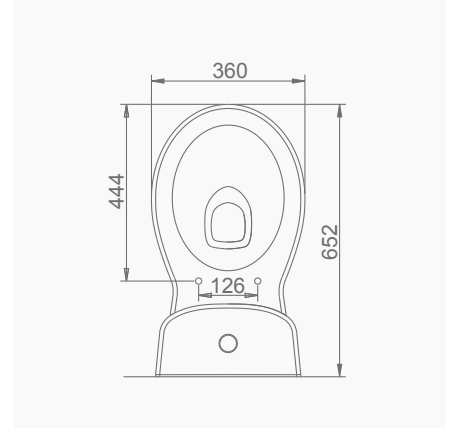

YAVAŞ KAPANIR KAPAK
SLOW CLOSE COVER

VOLCANO ASMA KLOZET /VOLCANO WALL-HUNG WC PAN

A021101 KLOZET / WC PAN

A020011 YAVAŞ KAPANIR İNCE KAPAK / SLOW CLOSE SLIM SEAT & COVER

A021102 WC PAN / WITHOUT BIDET FUNCTION