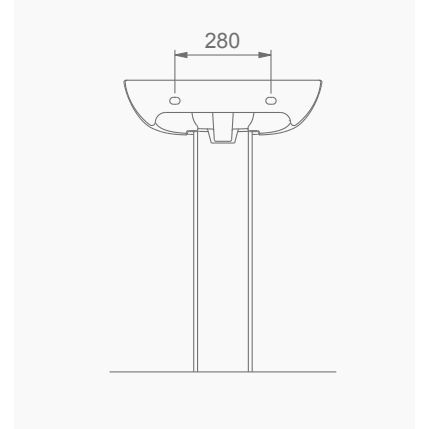

DUVARA MONTAJA UYGUN KOLON VE YARIM AYAK İLE UYUMLU.
SUITABLE FOR WALL MOUNTING AND USING WITH SEMI PEDESTAL AND FULL PEDESTAL.