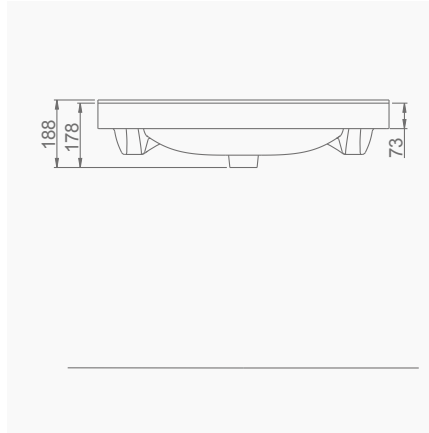

MOBİLYA KULLANIMINA VE DUVARA MONTAJA UYGUN. TEZGAH ÜZERİNE UYUMLU.
SUITABLE FOR USING WITH BATHROOM FURNITURES AND
WALL MOUNTING. CAN BE USED AS COUNTERTOP.