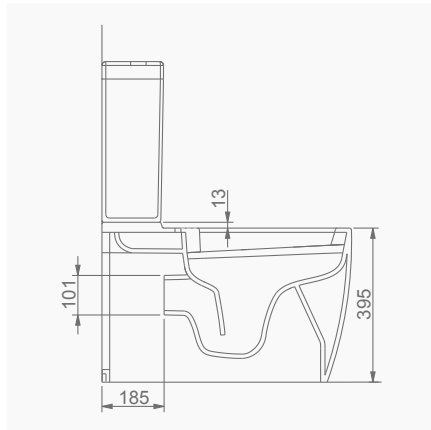

OCEAN PLUS

MOBİLYA KULLANIMINA VE DUVARA MONTAJA UYGUN.
SUITABLE FOR USING WITH BATHROOM FURNITURES AND WALL MOUNTING.

OCEAN PLUS DUVARA TAM DAYALI KLOZET/OCEAN PLUS BTW CLOSE-COUPLED WC
A031001 KLOZET / WC PAN
A035801 REZERVUAR / CISTERN
AG35501 OCEAN PLUS İÇ TAKIM / OCEAN PLUS FLUSH MECHANISM INSIDE
A030011 YAVAŞ KAPANIR İNCE KAPAK / SLOW CLOSE SLIM SEAT & COVER

A031011 KLOZET SİYAH/ WC PAN BLACK
A030021 YAVAŞ KAPANIR İNCE KAPAK SİYAH / SLOW CLOSE SLIM SEAT BLACK & COVER
A035811 REZERVUAR SİYAH / CISTERN BLACK

A031002 WC PAN / WITHOUT BIDET FUNCTION