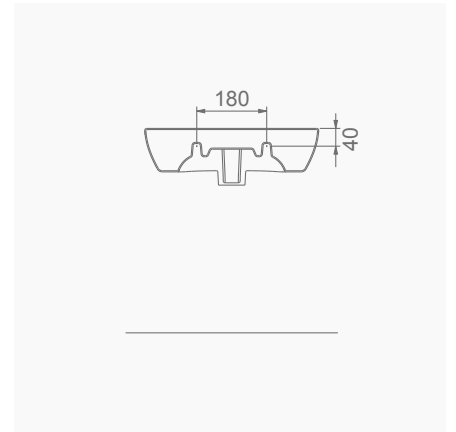

DUVARA MONTAJA UYGUN.
SUITABLE FOR WALL MOUNTING.