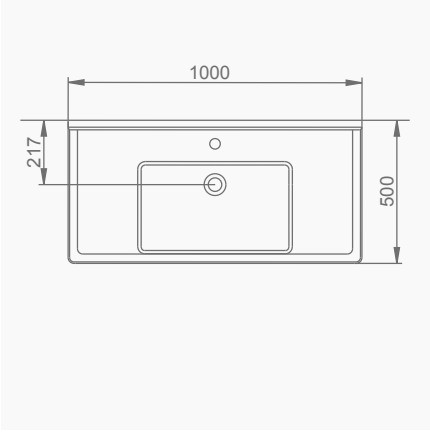

MOBİLYA KULLANIMINA VE DUVARA MONTAJA UYGUN. TEZGAH ÜZERİNE UYUMLU.
SUITABLE FOR USING WITH BATHROOM FURNITURES AND
WALL MOUNTING. CAN BE USED AS COUNTERTOP.