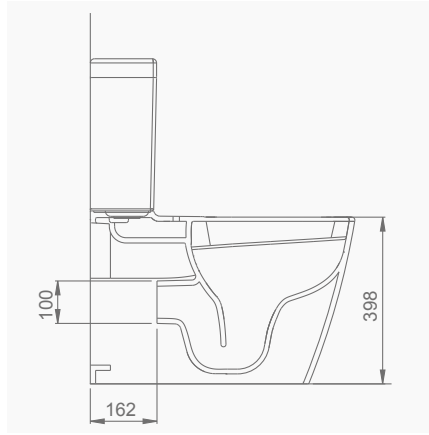

YAVAŞ KAPANIR KAPAK
SLOW CLOSE COVER

LUNA ASMA KLOZET - LUNA WALL-HUNG WC PAN

A061040 KLOZET / WC PAN

A040001 YAVAŞ KAPANIR İNCE KAPAK / SLOW CLOSE SLIM SEAT & COVER

A061041 WC PAN / WITHOUT BIDET FUNCTION