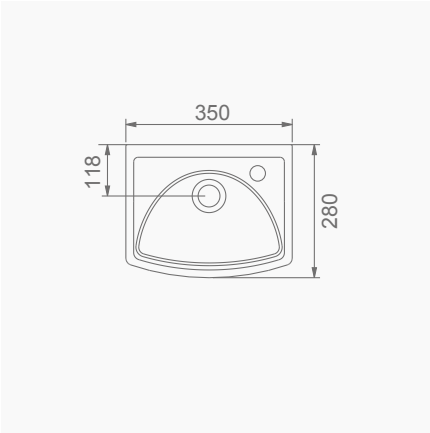

## TEK PARÇA ÜRÜNLER STAND-ALONE PRODUCTS

**A002035**  
**28x35CM LAVABO (Batarya Deliksiz)**  
28x35 cm WASHBASIN (Without Tap Hole)

**A002036**  
**28x35CM LAVABO (Batarya Delikli)**  
28x35 cm WASHBASIN (With Tap Hole)