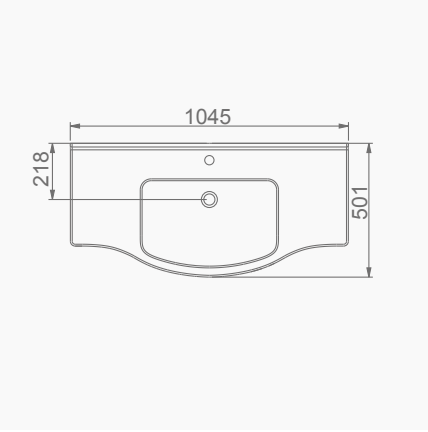

MOBİLYA KULLANIMINA VE DUVARA MONTAJA UYGUN.
SUITABLE FOR USING WITH BATHROOM FURNITURES AND WALL MOUNTING.