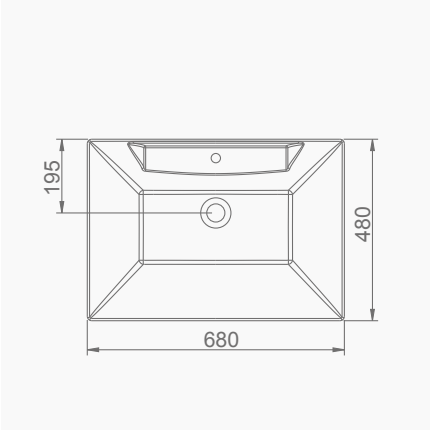

MOBİLYA KULLANIMINA UYGUN. TEZGAH ÜZERİNE UYUMLU.
SUITABLE FOR USING WITH BATHROOM FURNITURES.
CAN BE USED AS COUNTERTOP.