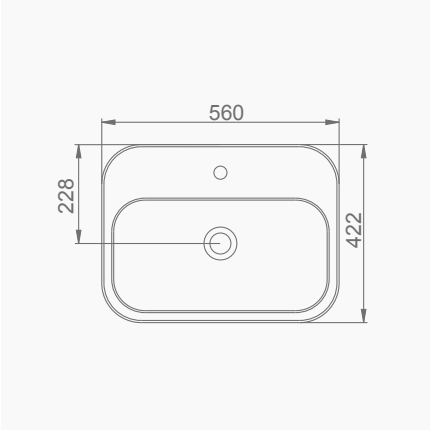

MOBİLYA KULLANIMINA UYGUN. TEZGAH ÜZERİNE UYUMLU.

SUITABLE FOR USING WITH BATHROOM FURNITURES. CAN BE USED AS COUNTERTOP.