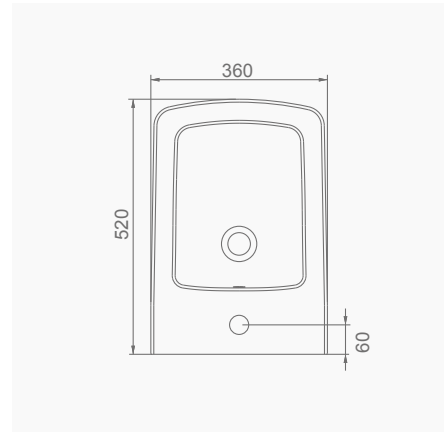

SILVA ASMA BİDE

SILVA WALL-HUNG BIDET

**A043101**  
**SILVA KARE ETAJERLİ TEZGAH LAVABO (65cm)**  
**SILVA WASHBASIN WITH EDGED SHELF (65cm)**

**MOBİLYA KULLANIMINA VE DUVARA MONTAJA UYGUN. TEZGAH ÜZERİNE UYUMLU.**  
**SUITABLE FOR USING WITH BATHROOM FURNITURES AND**  
**WALL MOUNTING. CAN BE USED AS COUNTERTOP.**