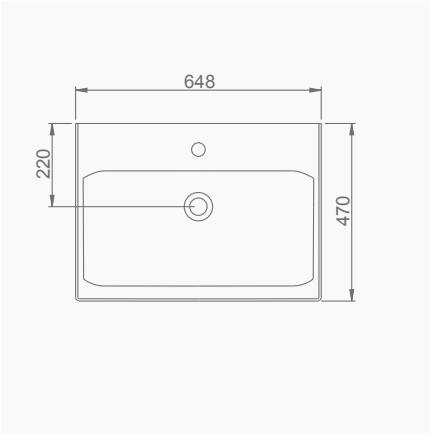

MOBİLYA KULLANIMINA VE DUVARA MONTAJA UYGUN. TEZGAH ÜZERİNE UYUMLU.
SUITABLE FOR USING WITH BATHROOM FURNITURES AND
WALL MOUNTING. CAN BE USED AS COUNTERTOP.