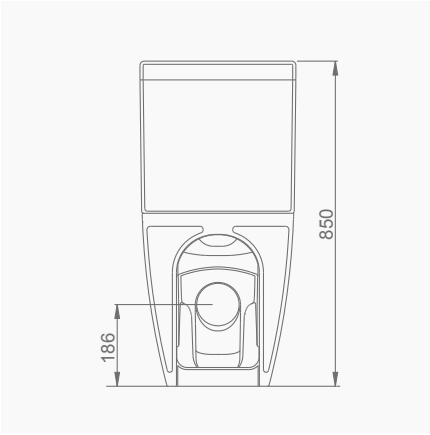

YAVAŞ KAPANIR KAPAK
SLOW CLOSE COVER

LUNA ASMA KLOZET - LUNA WALL-HUNG WC PAN

A061040 KLOZET / WC PAN

A040001 YAVAŞ KAPANIR İNCE KAPAK / SLOW CLOSE SLIM SEAT & COVER

A061041 WC PAN / WITHOUT BIDET FUNCTION