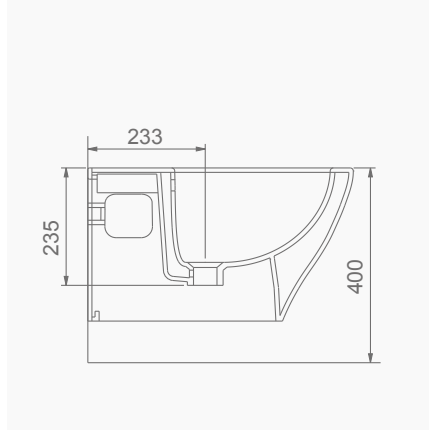

A020911
VOLCANO YAVAŞ KAPANIR İNCE KLOZET KAPAĞI (Bağımsız)
VOLCANO SLOW CLOSE SLIM SEAT&COVER (Spare Part)