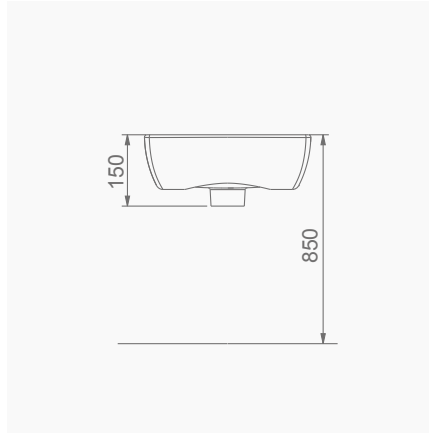

TEK PARÇA ÜRÜNLER STAND-ALONE PRODUCTS

DUVARA MONTAJA UYGUN.
SUITABLE FOR WALL MOUNTING.

DUVARA MONTAJA UYGUN.
SUITABLE FOR WALL MOUNTING.