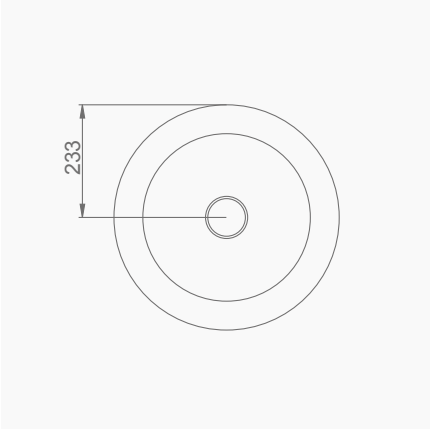

MOBİLYA KULLANIMINA UYGUN. TEZGAH ÜZERİNE UYUMLU.
SUITABLE FOR USING WITH BATHROOM FURNITURES. CAN BE USED AS COUNTERTOP.