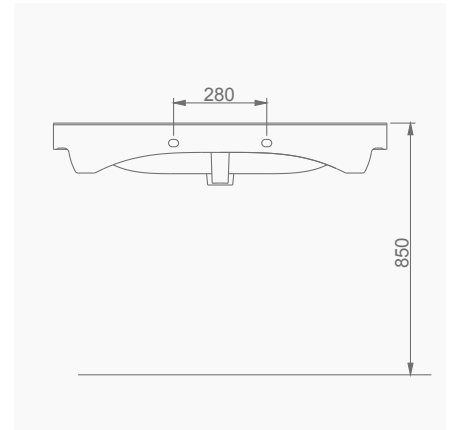

MOBİLYA KULLANIMINA VE DUVARA MONTAJA UYGUN. TEZGAH ÜZERİNE UYUMLU.
SUITABLE FOR USING WITH BATHROOM FURNITURES AND
WALL MOUNTING. CAN BE USED AS COUNTERTOP.