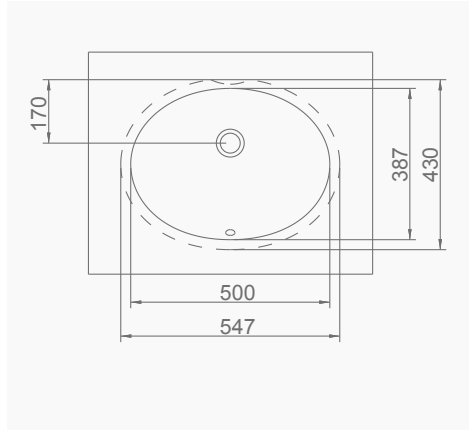

A053011
TEZGAH ALTI OVAL LAVABO (55 cm)
UNDERCOUNTER OVAL WASHBASIN (55 cm)

TEZGAH ALTI KULLANIMINA UYGUN.
CAN BE USED AS UNDERCOUNTER.