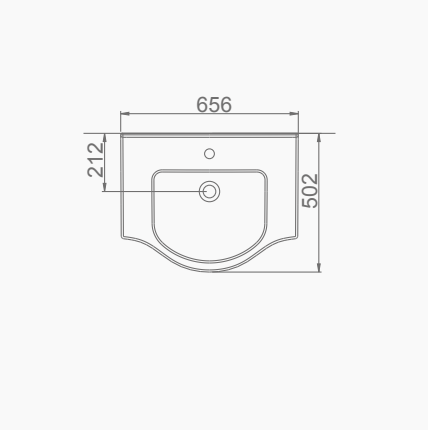

MOBİLYA KULLANIMINA VE DUVARA MONTAJA UYGUN.
SUITABLE FOR USING WITH BATHROOM FURNITURES AND WALL MOUNTING.