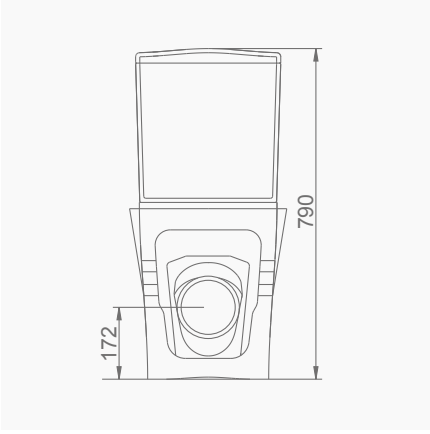

YAVAŞ KAPANIR KAPAK
SLOW CLOSE COVER

VOLCANO ASMA KLOZET /VOLCANO WALL-HUNG WC PAN

A021101 KLOZET / WC PAN

A020011 YAVAŞ KAPANIR İNCE KAPAK / SLOW CLOSE SLIM SEAT & COVER

A021102 WC PAN / WITHOUT BIDET FUNCTION