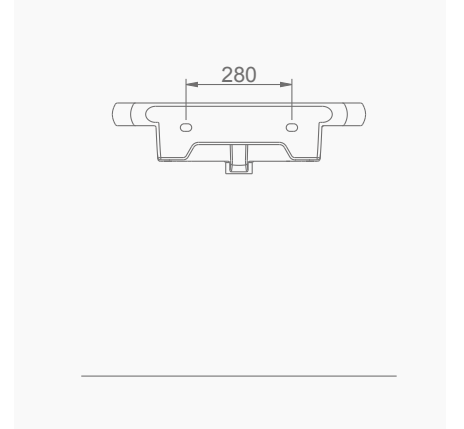

BEDENSEL ENGELLİ DISABLED

A051090 BEDENSEL ENGELLİ KLOZET / DISABLED CLOSE COUPLET WC
A052001 REZERVUAR (İç Takımsız) / CISTERN (Without Flush Mechanism)
AG50004 YAVAŞ KAPANIR KLOZET KAPAĞI / SEAT & COVER SLOW CLOSE
AG50002 KLOZET KAPAĞI / STANDART SEAT & COVER

A051091 WC PAN / WITHOUT BIDET FUNCTION

A052067
BEDENSEL ENGELLİ LAVABO
DISABLED WASHBASIN