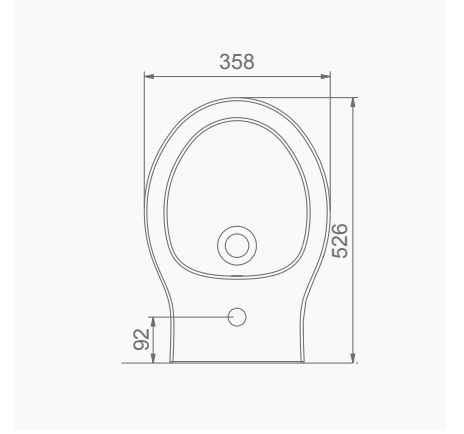

A020911
VOLCANO YAVAŞ KAPANIR İNCE KLOZET KAPAĞI (Bağımsız)
VOLCANO SLOW CLOSE SLIM SEAT&COVER (Spare Part)