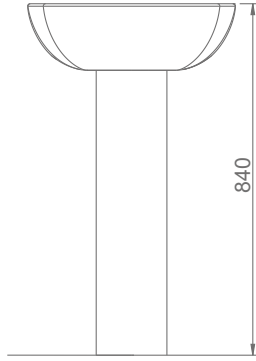

DUVARA MONTAJA UYGUN KOLON VE YARIM AYAK İLE UYUMLU.
SUITABLE FOR WALL MOUNTING AND USING WITH
SEMI PEDESTAL AND FULL PEDESTAL.