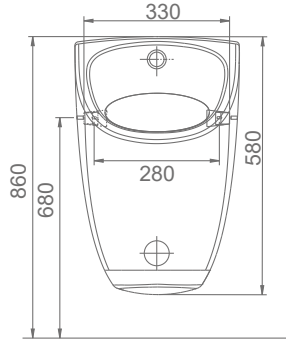

A059002
ÜSTTEN YIKAMA GİRİŞLİ PISUVAR
TOP FLUSH INLET URINAL

A059021
ÜSTTEN YIKAMA GİRİŞLİ PISUVAR SİYAH
TOP FLUSH INLET URINAL BLACK