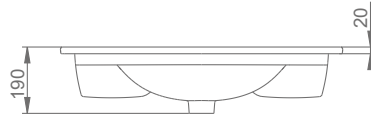

TEZGAH ÜSTÜ KULLANIMA VE DUVARA MONTAJA UYGUN.
CAN BE USED AS COUNTERTOP AND WITH WALL MOUNTING.