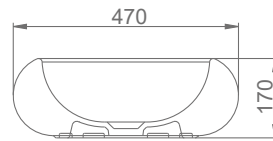

TEZGAH ÜZERİNE UYUMLU.
CAN BE USED AS COUNTERTOP.