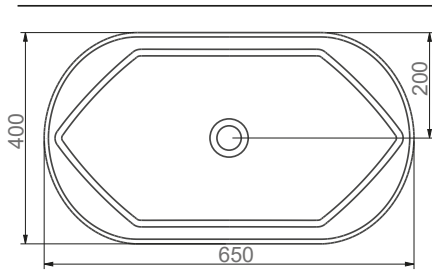

STELLA

TEZGAH ÜSTÜ KULLANIMA UYGUN.
CAN BE USED AS COUNTERTOP.