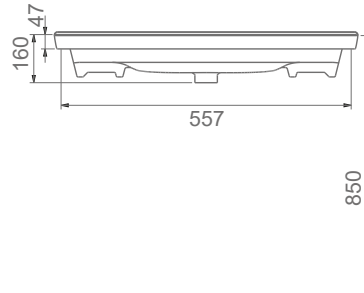

TEZGAH ÜSTÜ KULLANIMA VE DUVARA MONTAJA UYGUN.
CAN BE USED AS COUNTERTOP AND WITH WALL MOUNTING.