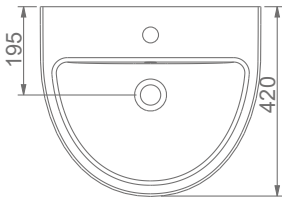

DUVARA MONTAJA UYGUN KOLON VE YARIM AYAK İLE UYUMLU.
SUITABLE FOR WALL MOUNTING AND USING WITH
SEMI PEDESTAL AND FULL PEDESTAL.