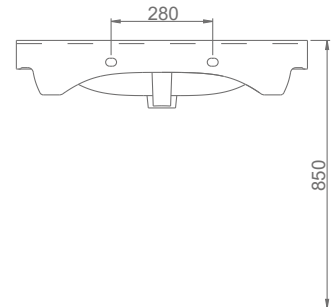

MOBİLYA KULLANIMINA VE DUVARA MONTAJA UYGUN. TEZGAH ÜZERİNE UYUMLU.
SUITABLE FOR USING WITH BATHROOM FURNITURES AND
WALL MOUNTING. CAN BE USED AS COUNTERTOP.