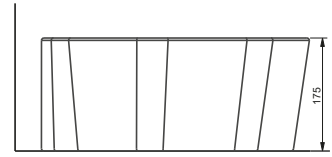

“

STELLA

A124001
STELLA TEZGAHÜSTÜ YUVARLAK BATARYA DELİKLİ LAVABO (42cm)
STELLA ROUND COUNTERTOP WASHBASIN WITH TAP HOLE. (42cm)

TEZGAH ÜSTÜ KULLANIMA UYGUN.
CAN BE USED AS COUNTERTOP

A124011
STELLA TEZGAHÜSTÜ YUVARLAK LAVABO (42cm)
STELLA COUNTERTOP ROUND WASHBASIN (42cm)