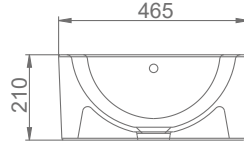

TEZGAH ÜZERİNE UYUMLU.
CAN BE USED AS COUNTERTOP.