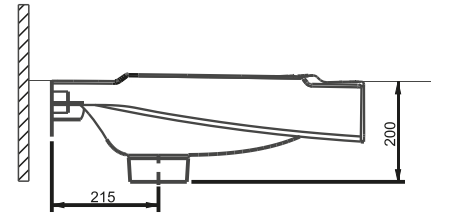

TEK PARÇA ÜRÜNLER

STAND-ALONE PRODUCTS

A056001
HELA TAŞI ARKADAN YIKAMA GİRİŞLİ
REAR FLUSH INLET SQUATTING PAN