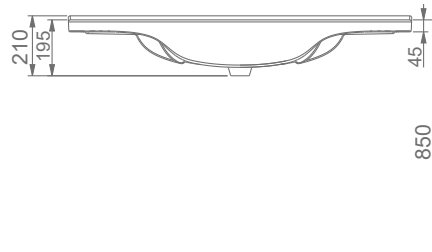

MOBİLYA KULLANIMINA VE DUVARA MONTAJA UYGUN.
SUITABLE FOR USING WITH BATHROOM FURNITURES AND WALL MOUNTING.