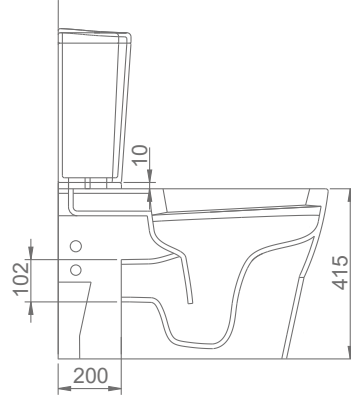

VOLCANO ASMA KLOZET /VOLCANO WALL-HUNG WC PAN

A021101 KLOZET / WC PAN

A020011 YAVAŞ KAPANIR İNCE KAPAK / SLOW CLOSE SLIM SEAT & COVER

A021102 WC PAN / WITHOUT BIDET FUNCTION