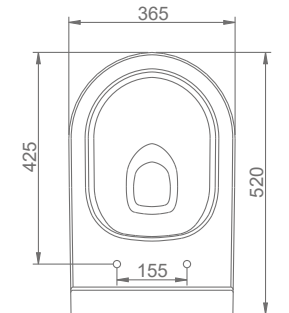

A031115 KIRMIZI KLOZET / WC PAN RED

A030041 YAVAŞ KAPANIR İNCE KAPAK KIRMIZI
SLOW CLOSE SLIM SEAT & COVER RED

A031114 WC PAN RED /
WITHOUT BIDET FUNCTION

A031116 KAHVE KLOZET / WC PAN BROWN

A030051 YAVAŞ KAPANIR İNCE KAPAK KAHVE
SLOW CLOSE SLIM SEAT & COVER BROWN

A031117 WC PAN BROWN /
WITHOUT BIDET FUNCTION