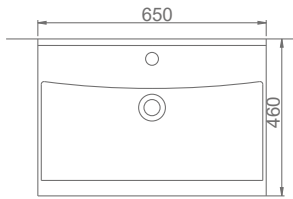

A063203
LUNA FLAT LAVABO (100cm)
LUNA WASHBASIN FLAT SHELF (100cm)

TEZGAH ÜSTÜ KULLANIMA VE DUVARA MONTAJA UYGUN.
CAN BE USED AS COUNTERTOP AND WITH WALL MOUNTING.

LUNA

A062101
LUNA TEZGAH LAVABO (65cm)
LUNA THICK BELTED RECTANGULAR WASHBASIN (65cm)