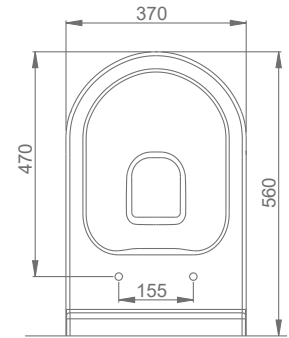

SU TASARRUFU
WATER SAVING

4.5lt.
SU TÜKETİMİ
WATER CONSUMPTION

KOLAY TAK - ÇIKAR
EASY RELEASE

YAVAŞ KAPANIR KAPAK
SLOW CLOSE COVER

TERRA YERDEN TEK PARÇA KLOZET /TERRA SINGLE BTW WC PAN

A011031 KLOZET / WC PAN

A030011 YAVAŞ KAPANIR İNCE KAPAK / SLOW CLOSE SLIM SEAT & COVER

A011032 WC PAN / WITHOUT BIDET FUNCTION