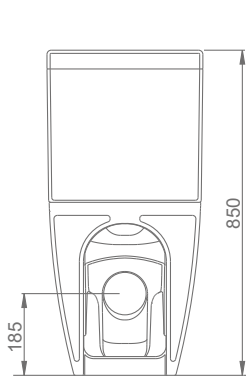

LUNA DUVARA TAM DAYALI KLOZET/LUNA BTW CLOSE-COUPLED WC

A061001 KLOZET / WC PAN

A035801 REZERVUAR/ CISTERN

AG35501 LUNA İÇ TAKIM / LUNA FLUSHING MECHANISM

A040001 YAVAŞ KAPANIR İNCE KAPAK / SLOW CLOSE SLIM SEAT & COVER

A061002 WC PAN / WITHOUT BIDET FUNCTION

LUNA ASMA KLOZET - LUNA WALL-HUNG WC PAN

A061040 KLOZET / WC PAN

A040001 YAVAŞ KAPANIR İNCE KAPAK / SLOW CLOSE SLIM SEAT & COVER

A061041 WC PAN / WITHOUT BIDET FUNCTION