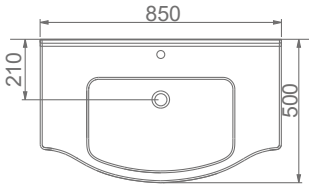

VOLCANO

A023050
VOLCANO LAVABO (65cm)
VOLCANO WASHBASIN WITH SHELF (65cm)

MOBİLYA KULLANIMINA VE DUVARA MONTAJA UYGUN.
SUITABLE FOR USING WITH BATHROOM FURNITURES AND WALL MOUNTING.

A024010
VOLCANO LAVABO FFC (85cm)
VOLCANO WASHBASIN WITH SHELF (85 cm)