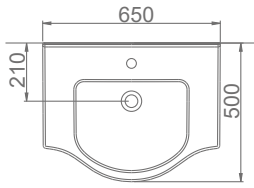

MOBİLYA KULLANIMINA VE DUVARA MONTAJA UYGUN.
SUITABLE FOR USING WITH BATHROOM FURNITURES AND WALL MOUNTING.