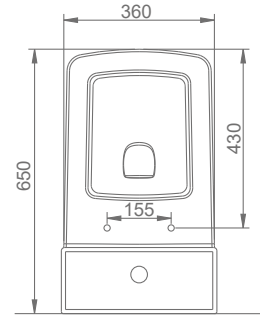

TERRA

SILVA

ÖZGÜN UNIQUE

SILVA DUVARA TAM DAYALI KLOZET /BTW CLOSE-COUPLED WC

- A041001 KLOZET / WC PAN
- A015801 REZERVUAR / CISTERN
- AG15501 SILVA İÇ TAKIM / SILVA FLUSHING MECHANISM
- A040001 YAVAŞ KAPANIR İNCE KAPAK /SLOW CLOSE SLIM SEAT & COVER
- A041002 WC PAN / WITHOUT BIDET FUNCTION