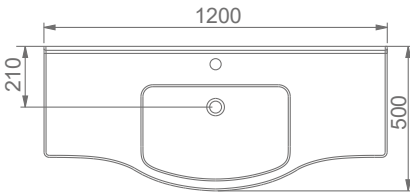

MOBİLYA KULLANIMINA VE DUVARA MONTAJA UYGUN.
SUITABLE FOR USING WITH BATHROOM FURNITURES AND WALL MOUNTING.