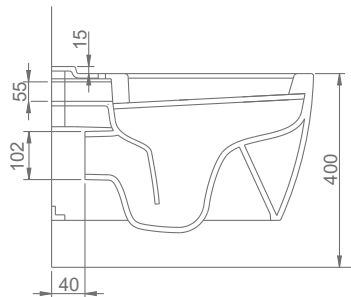

A031115 KIRMIZI KLOZET / WC PAN RED

A030041 YAVAŞ KAPANIR İNCE KAPAK KIRMIZI
SLOW CLOSE SLIM SEAT & COVER RED

A031114 WC PAN RED /
WITHOUT BIDET FUNCTION

A031116 KAHVE KLOZET / WC PAN BROWN

A030051 YAVAŞ KAPANIR İNCE KAPAK KAHVE
SLOW CLOSE SLIM SEAT & COVER BROWN

A031117 WC PAN BROWN /
WITHOUT BIDET FUNCTION