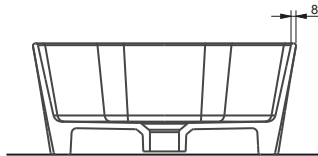

“

STELLA

A124001
STELLA TEZGAHÜSTÜ YUVARLAK BATARYA DELİKLİ LAVABO (42cm)
STELLA ROUND COUNTERTOP WASHBASIN WITH TAP HOLE. (42cm)

TEZGAH ÜSTÜ KULLANIMA UYGUN.
CAN BE USED AS COUNTERTOP

A124011
STELLA TEZGAHÜSTÜ YUVARLAK LAVABO (42cm)
STELLA COUNTERTOP ROUND WASHBASIN (42cm)