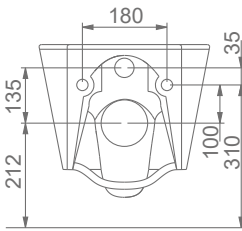

VOLCANO

VOLCANO DUVARA TAM DAYALI KLOZET /VOLCANO BTW CLOSE-COUPLED WC

A021001 KLOZET / WC PAN

A025801 REZERVUAR / CISTERN

AG25501 VOLCANO İÇ TAKIM / VOLCANO FLUSHING MECHANISM

A020011 YAVAŞ KAPANIR İNCE KAPAK / SLOW CLOSE SLIM SEAT & COVER

A021002 WC PAN / WITHOUT BIDET FUNCTION

VOLCANO ASMA KLOZET /VOLCANO WALL-HUNG WC PAN

A021101 KLOZET / WC PAN

A020011 YAVAŞ KAPANIR İNCE KAPAK / SLOW CLOSE SLIM SEAT & COVER

A021102 WC PAN / WITHOUT BIDET FUNCTION