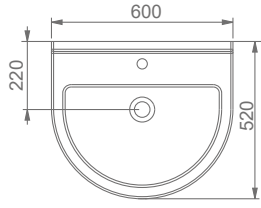

DUVARA MONTAJA UYGUN KOLON VE YARIM AYAK İLE UYUMLU.
SUITABLE FOR WALL MOUNTING AND USING WITH SEMI PEDESTAL AND FULL PEDESTAL.

A012001 TERRA LAVABO (60cm) / TERRA WASHBASIN (60cm)
A014001 TERRA-VOLCANO ORTAK TAM AYAK /
TERRA-VOLCANO FULL PEDESTAL