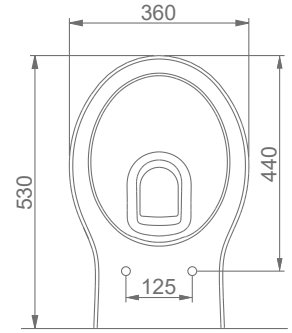

VOLCANO YERDEN TEK PARÇA KLOZET / VOLCANO SINGLE BTW WC PAN
A021030 KLOZET / WC PAN
A020011 YAVAŞ KAPANIR İNCE KAPAK / SLOW CLOSE SLIM SEAT & COVER
A021031 WC PAN / WITHOUT BIDET FUNCTION