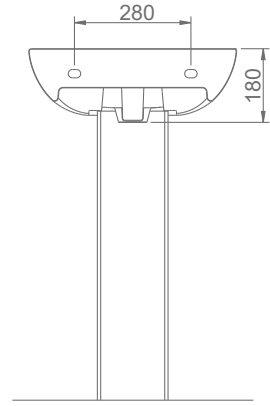

DUVARA MONTAJA UYGUN KOLON VE YARIM AYAK İLE UYUMLU.
SUITABLE FOR WALL MOUNTING AND USING WITH
SEMI PEDESTAL AND FULL PEDESTAL.