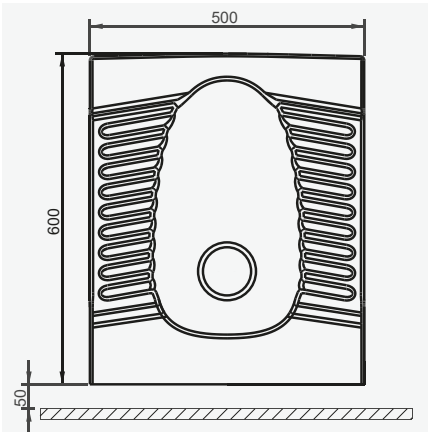

TEK PARÇA ÜRÜNLER

STAND-ALONE PRODUCTS

A056001
HELA TAŞI ARKADAN YIKAMA GİRİŞLİ
REAR FLUSH INLET SQUATTING PAN