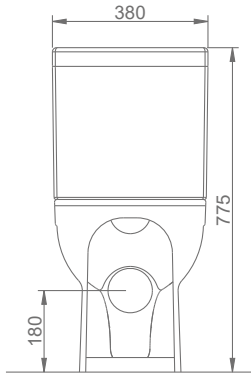

TERRA

SILVA

ÖZGÜN UNIQUE

SILVA DUVARA TAM DAYALI KLOZET /BTW CLOSE-COUPLED WC

- A041001 KLOZET / WC PAN
- A015801 REZERVUAR / CISTERN
- AG15501 SILVA İÇ TAKIM / SILVA FLUSHING MECHANISM
- A040001 YAVAŞ KAPANIR İNCE KAPAK /SLOW CLOSE SLIM SEAT & COVER
- A041002 WC PAN / WITHOUT BIDET FUNCTION