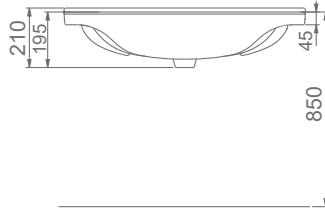

VOLCANO

A023050
VOLCANO LAVABO (65cm)
VOLCANO WASHBASIN WITH SHELF (65cm)

MOBİLYA KULLANIMINA VE DUVARA MONTAJA UYGUN.
SUITABLE FOR USING WITH BATHROOM FURNITURES AND WALL MOUNTING.

A024010
VOLCANO LAVABO FFC (85cm)
VOLCANO WASHBASIN WITH SHELF (85 cm)