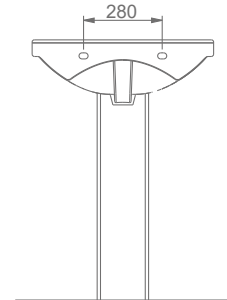

DUVARA MONTAJA UYGUN KOLON VE YARIM AYAK İLE UYUMLU.
SUITABLE FOR WALL MOUNTING AND USING WITH SEMI PEDESTAL AND FULL PEDESTAL.

A012001 TERRA LAVABO (60cm) / TERRA WASHBASIN (60cm)
A014001 TERRA-VOLCANO ORTAK TAM AYAK /
TERRA-VOLCANO FULL PEDESTAL