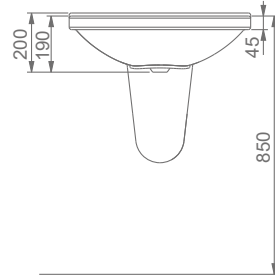

DUVARA MONTAJA UYGUN KOLON VE YARIM AYAK İLE UYUMLU.
SUITABLE FOR WALL MOUNTING AND USING WITH SEMI PEDESTAL AND FULL PEDESTAL.

A012001 TERRA LAVABO (60cm) / TERRA WASHBASIN (60cm)
A014001 TERRA-VOLCANO ORTAK TAM AYAK /
TERRA-VOLCANO FULL PEDESTAL