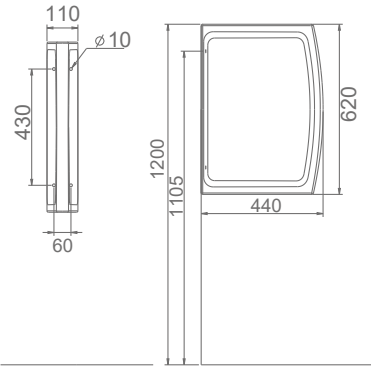

TEK PARA ÜRÜNLER

STAND-ALONE PRODUCTS

A058001
PİSUVAR ARA BÖLME
SEPERATOR