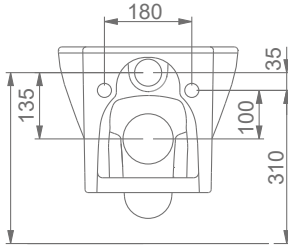

VOLCANO YERDEN TEK PARÇA KLOZET / VOLCANO SINGLE BTW WC PAN
A021030 KLOZET / WC PAN
A020011 YAVAŞ KAPANIR İNCE KAPAK / SLOW CLOSE SLIM SEAT & COVER
A021031 WC PAN / WITHOUT BIDET FUNCTION