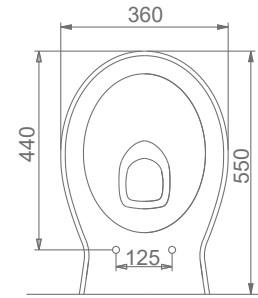

VOLCANO

VOLCANO DUVARA TAM DAYALI KLOZET /VOLCANO BTW CLOSE-COUPLED WC

A021001 KLOZET / WC PAN

A025801 REZERVUAR / CISTERN

AG25501 VOLCANO İÇ TAKIM / VOLCANO FLUSHING MECHANISM

A020011 YAVAŞ KAPANIR İNCE KAPAK / SLOW CLOSE SLIM SEAT & COVER

A021002 WC PAN / WITHOUT BIDET FUNCTION

VOLCANO ASMA KLOZET /VOLCANO WALL-HUNG WC PAN

A021101 KLOZET / WC PAN

A020011 YAVAŞ KAPANIR İNCE KAPAK / SLOW CLOSE SLIM SEAT & COVER

A021102 WC PAN / WITHOUT BIDET FUNCTION