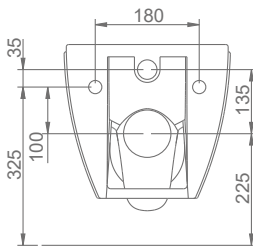

A031115 KIRMIZI KLOZET / WC PAN RED

A030041 YAVAŞ KAPANIR İNCE KAPAK KIRMIZI
SLOW CLOSE SLIM SEAT & COVER RED

A031114 WC PAN RED /
WITHOUT BIDET FUNCTION

A031116 KAHVE KLOZET / WC PAN BROWN

A030051 YAVAŞ KAPANIR İNCE KAPAK KAHVE
SLOW CLOSE SLIM SEAT & COVER BROWN

A031117 WC PAN BROWN /
WITHOUT BIDET FUNCTION