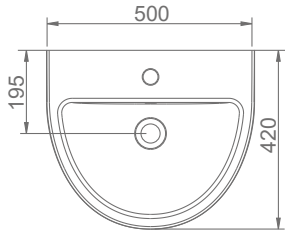

DUVARA MONTAJA UYGUN KOLON VE YARIM AYAK İLE UYUMLU.
SUITABLE FOR WALL MOUNTING AND USING WITH
SEMI PEDESTAL AND FULL PEDESTAL.