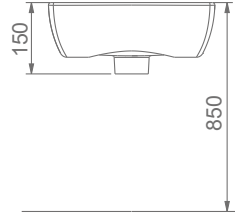

DUVARA MONTAJA UYGUN.
SUITABLE FOR WALL MOUNTING.