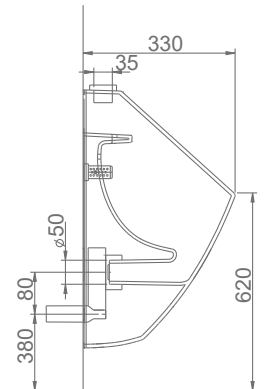

TEK PARÇA ÜRÜNLER STAND-ALONE PRODUCTS

A059001
ARKADAN YIKAMA GİRİŞLİ PISUVAR
REAR FLUSH INLET URINAL

A059011
ARKADAN YIKAMA GİRİŞLİ PISUVAR TURUNCU
REAR FLUSH INLET URINAL ORANGE

A059002
ÜSTTEN YIKAMA GİRİŞLİ PISUVAR
TOP FLUSH INLET URINAL

A059021
ÜSTTEN YIKAMA GİRİŞLİ PISUVAR SİYAH
TOP FLUSH INLET URINAL BLACK