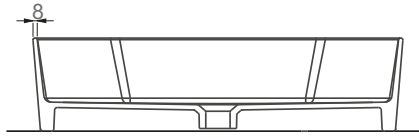

STELLA

TEZGAH ÜSTÜ KULLANIMA UYGUN.
CAN BE USED AS COUNTERTOP.