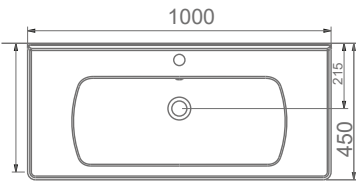

TEZGAH ÜSTÜ KULLANIMA VE DUVARA MONTAJA UYGUN.
CAN BE USED AS COUNTERTOP AND WITH WALL MOUNTING.