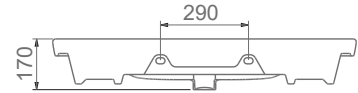

A142030
SATURN ETAJERLİ TEZGAH LAVABO (100cm)
SATURN WASHBASIN EDGED SHELF (100cm)

TEZGAH ÜSTÜ KULLANIMA VE DUVARA MONTAJA UYGUN.
CAN BE USED AS COUNTERTOP AND WITH WALL MOUNTING.