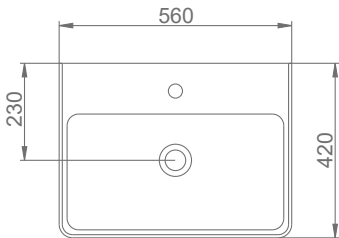

TEZGAH ÜSTÜ KULLANIMA VE DUVARA MONTAJA UYGUN.
CAN BE USED AS COUNTERTOP AND WITH WALL MOUNTING.