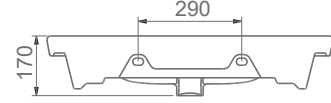

A142010
SATURN ETAJERLİ TEZGAH LAVABO (60cm)
SATURN WASHBASIN EDGED SHELF (60cm)

TEZGAH ÜSTÜ KULLANIMA VE DUVARA MONTAJA UYGUN.
CAN BE USED AS COUNTERTOP AND WITH WALL MOUNTING.

A142020
SATURN ETAJERLİ TEZGAH LAVABO (80cm)
SATURN WASHBASIN EDGED SHELF (80cm)