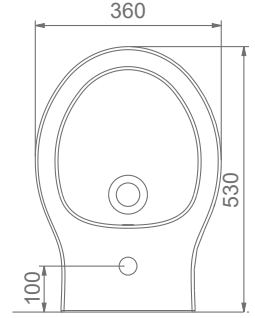

YAVAŞ KAPANIR KAPAK
SLOW CLOSE COVER