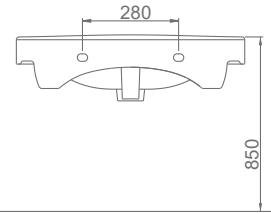

A063203
LUNA FLAT LAVABO (100cm)
LUNA WASHBASIN FLAT SHELF (100cm)

TEZGAH ÜSTÜ KULLANIMA VE DUVARA MONTAJA UYGUN.
CAN BE USED AS COUNTERTOP AND WITH WALL MOUNTING.

LUNA

A062101
LUNA TEZGAH LAVABO (65cm)
LUNA THICK BELTED RECTANGULAR WASHBASIN (65cm)