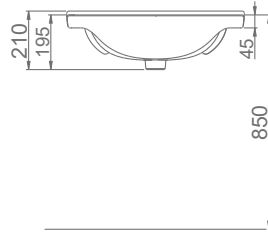

VOLCANO

A023050
VOLCANO LAVABO (65cm)
VOLCANO WASHBASIN WITH SHELF (65cm)

MOBİLYA KULLANIMINA VE DUVARA MONTAJA UYGUN.
SUITABLE FOR USING WITH BATHROOM FURNITURES AND WALL MOUNTING.

A024010
VOLCANO LAVABO FFC (85cm)
VOLCANO WASHBASIN WITH SHELF (85 cm)