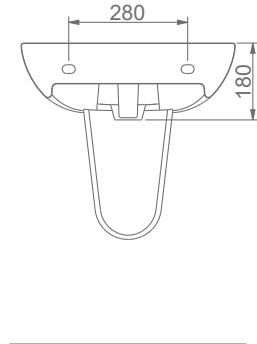

DUVARA MONTAJA UYGUN KOLON VE YARIM AYAK İLE UYUMLU.
SUITABLE FOR WALL MOUNTING AND USING WITH
SEMI PEDESTAL AND FULL PEDESTAL.