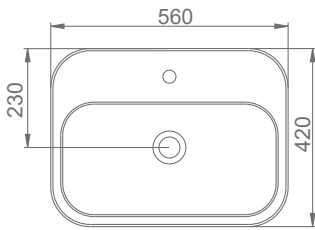

A074003
AQUA TEZGAHÜSTÜ DİKDÖRTGEN
LAVABO (56 cm)
AQUA COUNTERTOP
RECTANGULAR WASHBASIN (56 cm)

A074023
AQUA TEZGAHÜSTÜ DİKDÖRTGEN
LAVABO TURUNCU (56 cm)
AQUA COUNTERTOP RECTANGULAR
WASHBASIN ORANGE (56 cm)