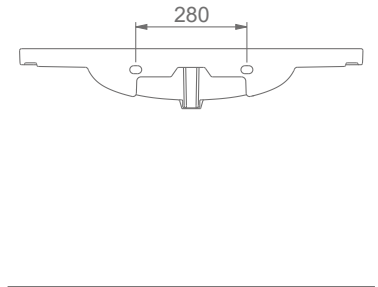

MOBİLYA KULLANIMINA VE DUVARA MONTAJA UYGUN.
SUITABLE FOR USING WITH BATHROOM FURNITURES AND WALL MOUNTING.