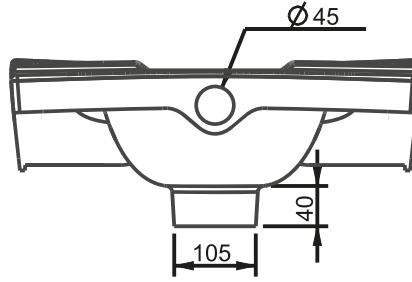

A056001
HELA TAŞI ARKADAN YIKAMA GİRİŞLİ
REAR FLUSH INLET SQUATTING PAN