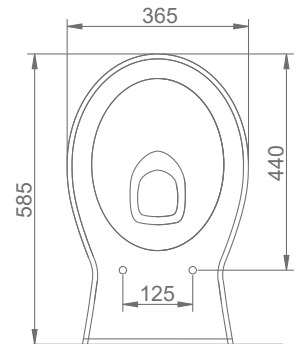

VOLCANO

VOLCANO RIM-OUT ASMA KLOZET /VOLCANO RIM-OUT WALL-HUNG WC PAN
A021111 KLOZET / WC PAN
A020011 YAVAŞ KAPANIR İNCE KAPAK / SLOW CLOSE SLIM SEAT & COVER
A021112 WC PAN / WITHOUT BIDET FUNCTION

VOLCANO YERDEN TEK PARÇA KLOZET / VOLCANO SINGLE BTW WC PAN
A021030 KLOZET / WC PAN
A020011 YAVAŞ KAPANIR İNCE KAPAK / SLOW CLOSE SLIM SEAT & COVER
A021031 WC PAN / WITHOUT BIDET FUNCTION