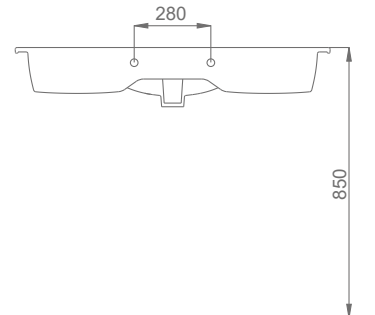

TEZGAH ÜSTÜ KULLANIMA VE DUVARA MONTAJA UYGUN.
CAN BE USED AS COUNTERTOP AND WITH WALL MOUNTING.