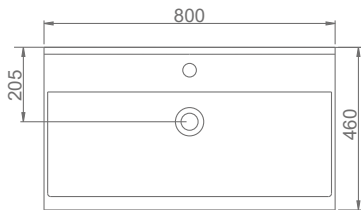

MOBİLYA KULLANIMINA VE DUVARA MONTAJA UYGUN. TEZGAH ÜZERİNE UYUMLU.
SUITABLE FOR USING WITH BATHROOM FURNITURES AND
WALL MOUNTING. CAN BE USED AS COUNTERTOP.