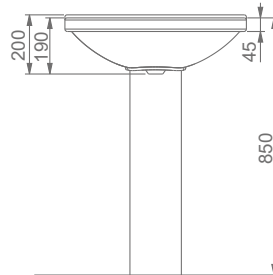

DUVARA MONTAJA UYGUN KOLON VE YARIM AYAK İLE UYUMLU.
SUITABLE FOR WALL MOUNTING AND USING WITH SEMI PEDESTAL AND FULL PEDESTAL.

A012001 TERRA LAVABO (60cm) / TERRA WASHBASIN (60cm)
A014001 TERRA-VOLCANO ORTAK TAM AYAK /
TERRA-VOLCANO FULL PEDESTAL