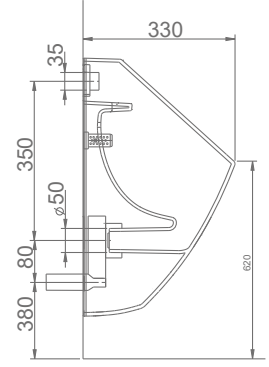

A059002
ÜSTTEN YIKAMA GİRİŞLİ PISUVAR
TOP FLUSH INLET URINAL

A059021
ÜSTTEN YIKAMA GİRİŞLİ PISUVAR SİYAH
TOP FLUSH INLET URINAL BLACK