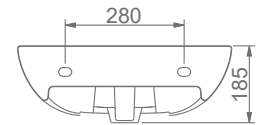

A053001
LAVABO (50cm)
WASHBASIN (50cm)

DUVARA MONTAJA UYGUN KOLON VE YARIM AYAK İLE UYUMLU.
SUITABLE FOR WALL MOUNTING AND USING WITH
SEMI PEDESTAL AND FULL PEDESTAL.