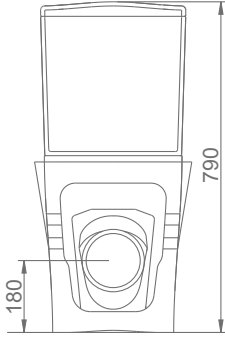

VOLCANO ASMA KLOZET /VOLCANO WALL-HUNG WC PAN

A021101 KLOZET / WC PAN

A020011 YAVAŞ KAPANIR İNCE KAPAK / SLOW CLOSE SLIM SEAT & COVER

A021102 WC PAN / WITHOUT BIDET FUNCTION