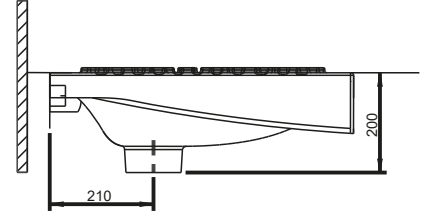

A056001
HELA TAŞI ARKADAN YIKAMA GİRİŞLİ
REAR FLUSH INLET SQUATTING PAN