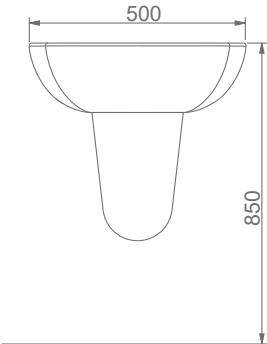

DUVARA MONTAJA UYGUN KOLON VE YARIM AYAK İLE UYUMLU.
SUITABLE FOR WALL MOUNTING AND USING WITH
SEMI PEDESTAL AND FULL PEDESTAL.